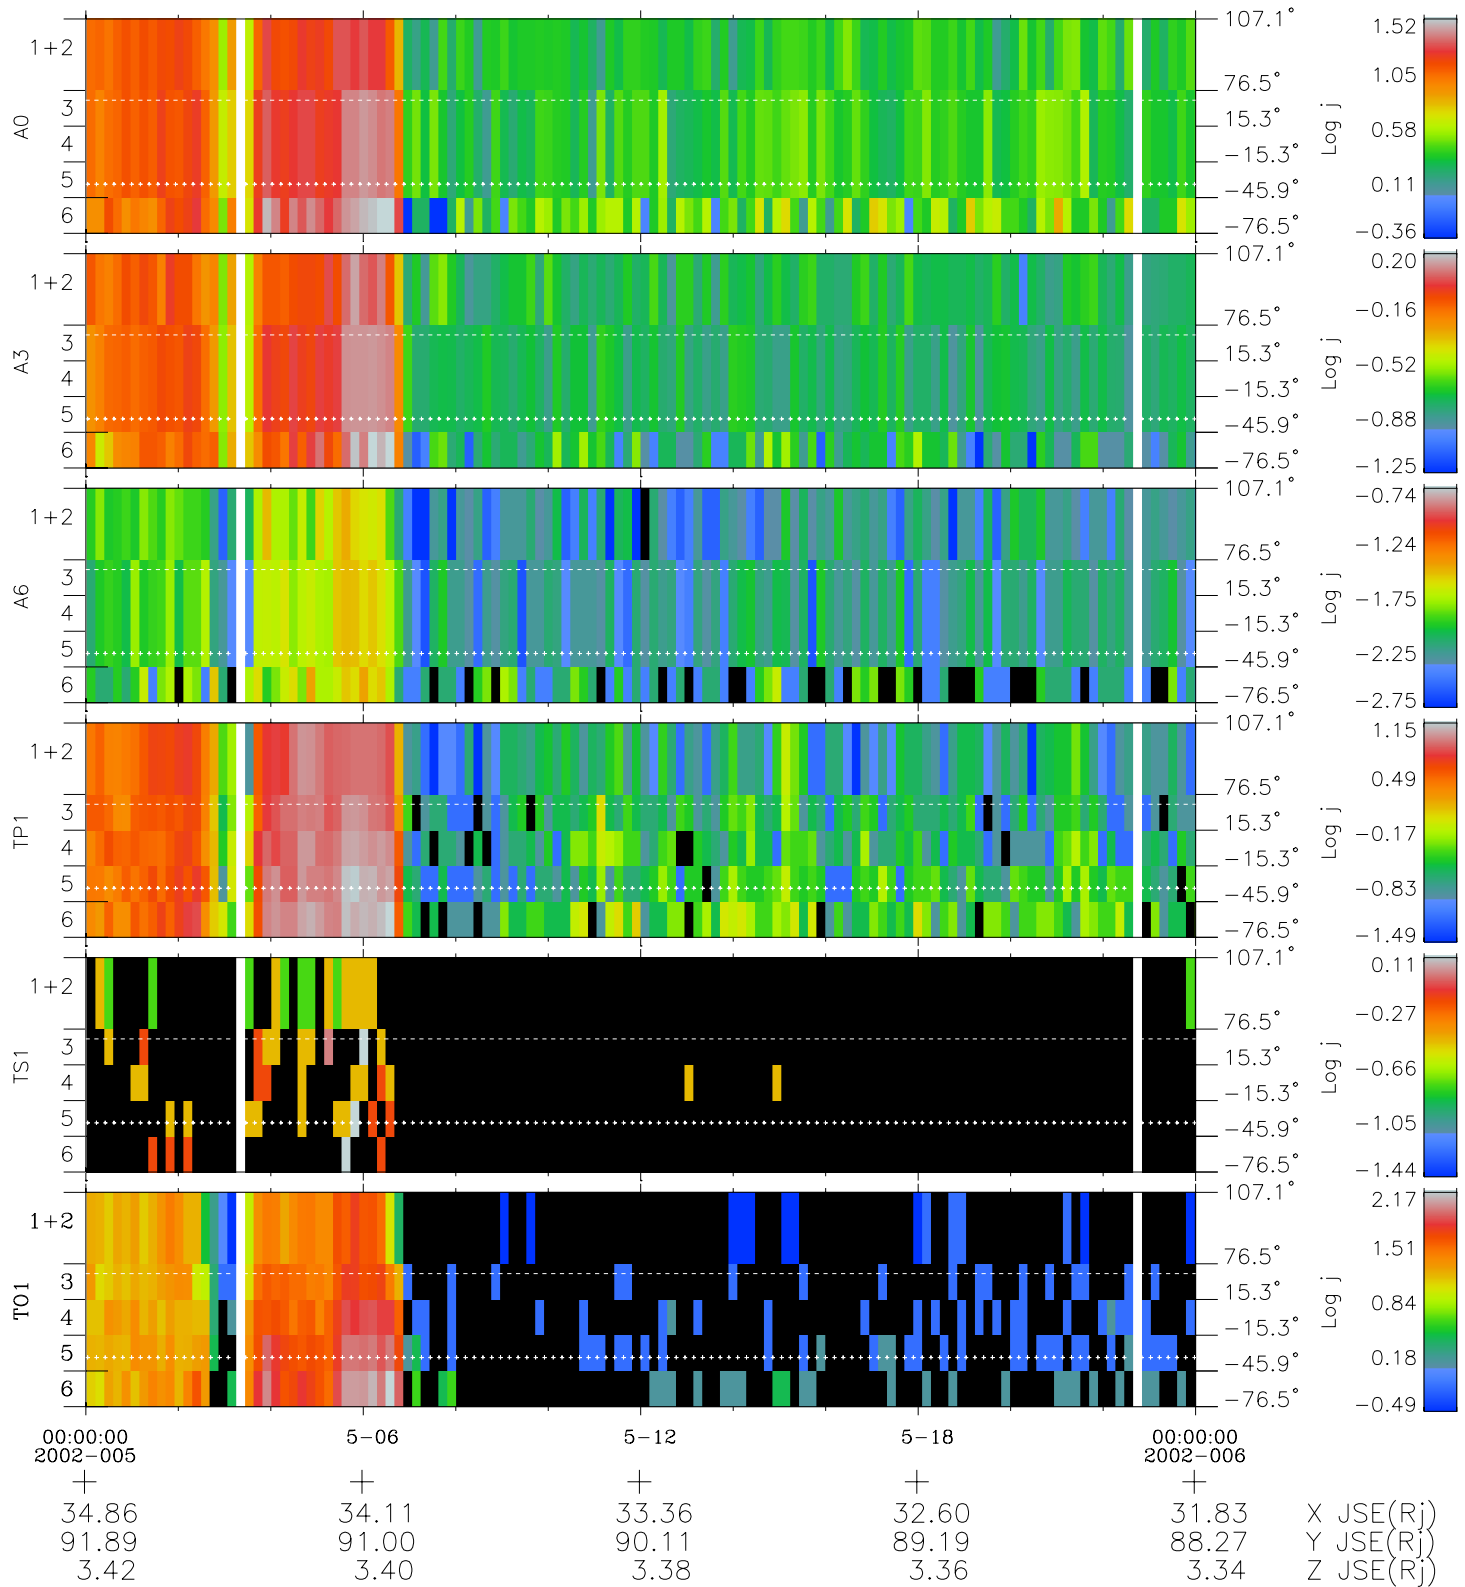

Galileo EPD Real Elevation Anisotropies 02005

Software Version: RTELEV_FLUX V 1.20
Data Production: 11-00-02
Plot Production: Fri Jan 11 08:36:09 2002
Color File: wondr3
Geofactor File: 1.1

- ◇ = Jupiter look direction
- = Corotation look direction