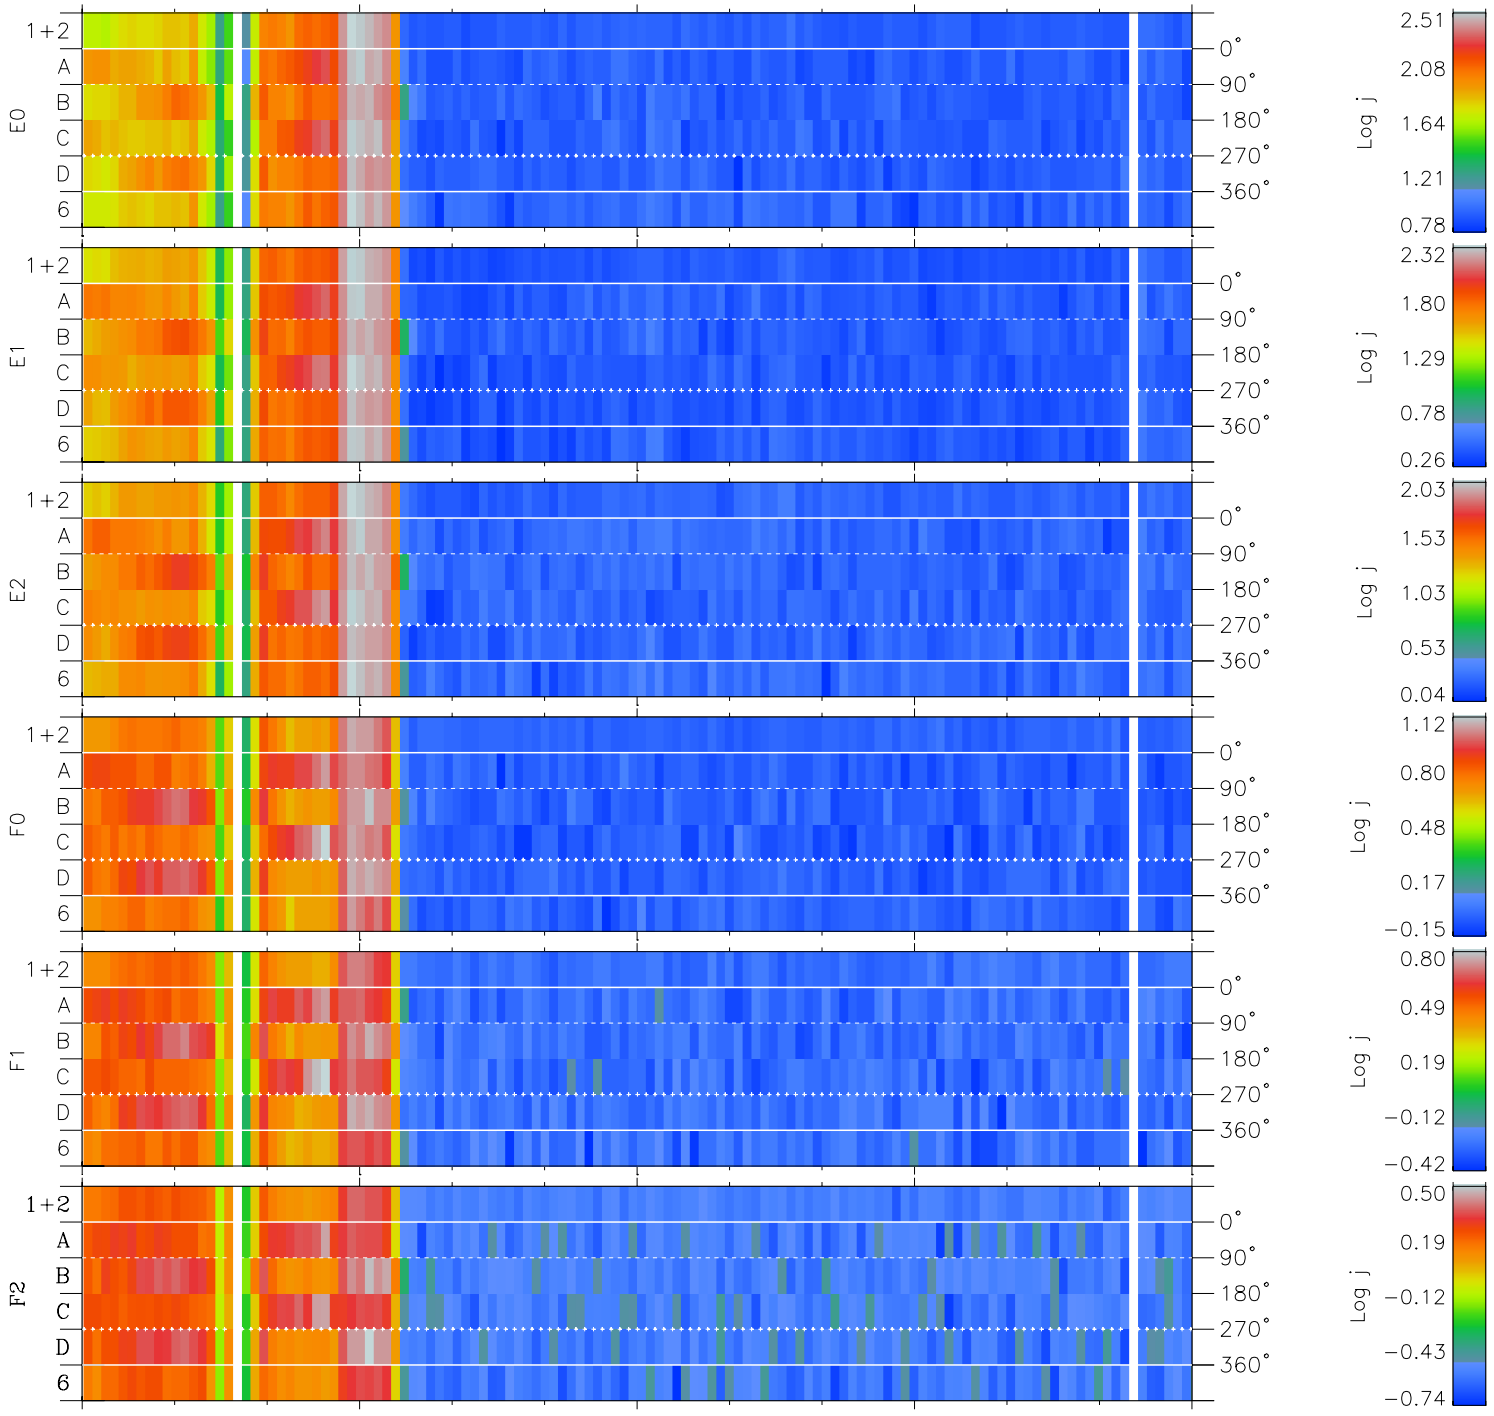

Galileo EPD Real Time Azimuth Anisotropies 02005

Software Version: RTAZIM_FLUX V 1.20
Data Production: 11-00-02
Plot Production: Fri Jan 11 08:36:45 2002
Color File: wondr3
Geofactor File: 1.1

00:00:00 2002-005	5-06	5-12	5-18	00:00:00 2002-006	
+	+	+	+	+	X JSE(R_j)
34.86	34.11	33.36	32.60	31.83	Y JSE(R_j)
91.89	91.00	90.11	89.19	88.27	Z JSE(R_j)
3.42	3.40	3.38	3.36	3.34	

- ◇ = Jupiter look direction
- = Corotation look direction