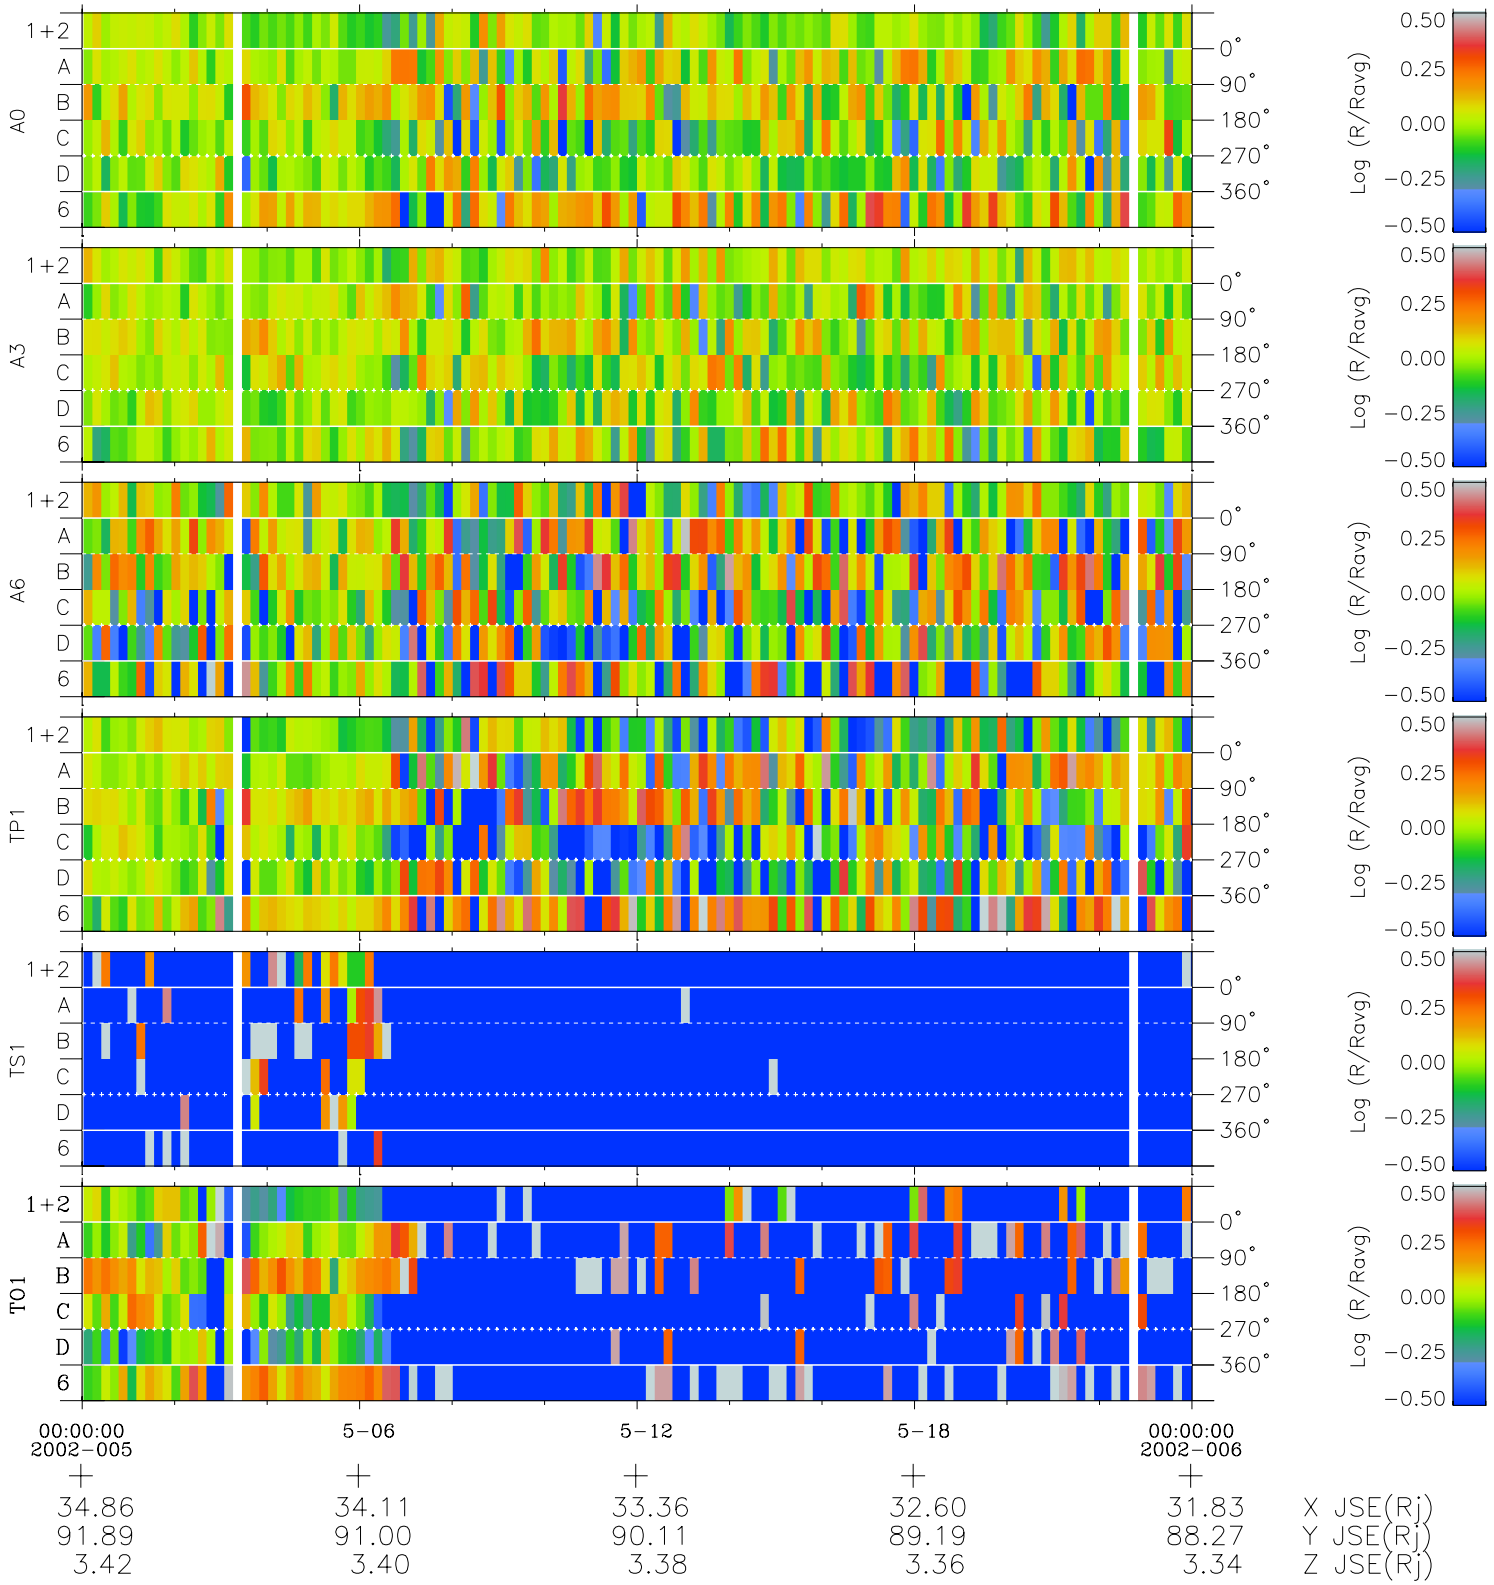

Galileo EPD Real Time Azimuth Anisotropies 02005

Software Version: RTAZIM_MEAN V 1.20
 Data Production: 11-00-02
 Plot Production: Fri Jan 11 08:36:30 2002
 Color File: wondr3
 Geofactor File: 1.1

◇ = Jupiter look direction
 □ = Corotation look direction