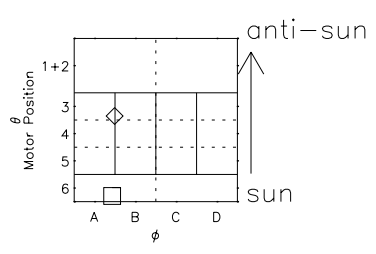

Galileo EPD Real Time Azimuth Anisotropies 02005

Software Version: RTAZIM_MEAN V 1.20
 Data Production: 11-00-02
 Plot Production: Fri Jan 11 08:36:30 2002
 Color File: wondr3
 Geofactor File: 1.1

◇ = Jupiter look direction
 □ = Corotation look direction