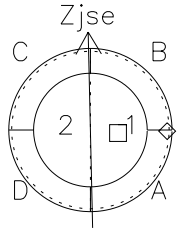

Galileo EPD Real Time Azimuth Anisotropies 02005

Software Version: RTAZIM_MEAN V 1.20
 Data Production: 11-00-02
 Plot Production: Fri Jan 11 08:36:30 2002
 Color File: wondr3
 Geofactor File: 1.1

◇ = Jupiter look direction
 □ = Corotation look direction