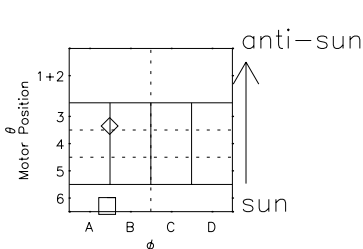

Galileo EPD Real Time Azimuth Anisotropies 02005

Software Version: RTAZIM_FLUX V 1.20
 Data Production: 11-00-02
 Plot Production: Fri Jan 11 08:36:40 2002
 Color File: wondr3
 Geofactor File: 1.1

- ◇ = Jupiter look direction
- = Corotation look direction