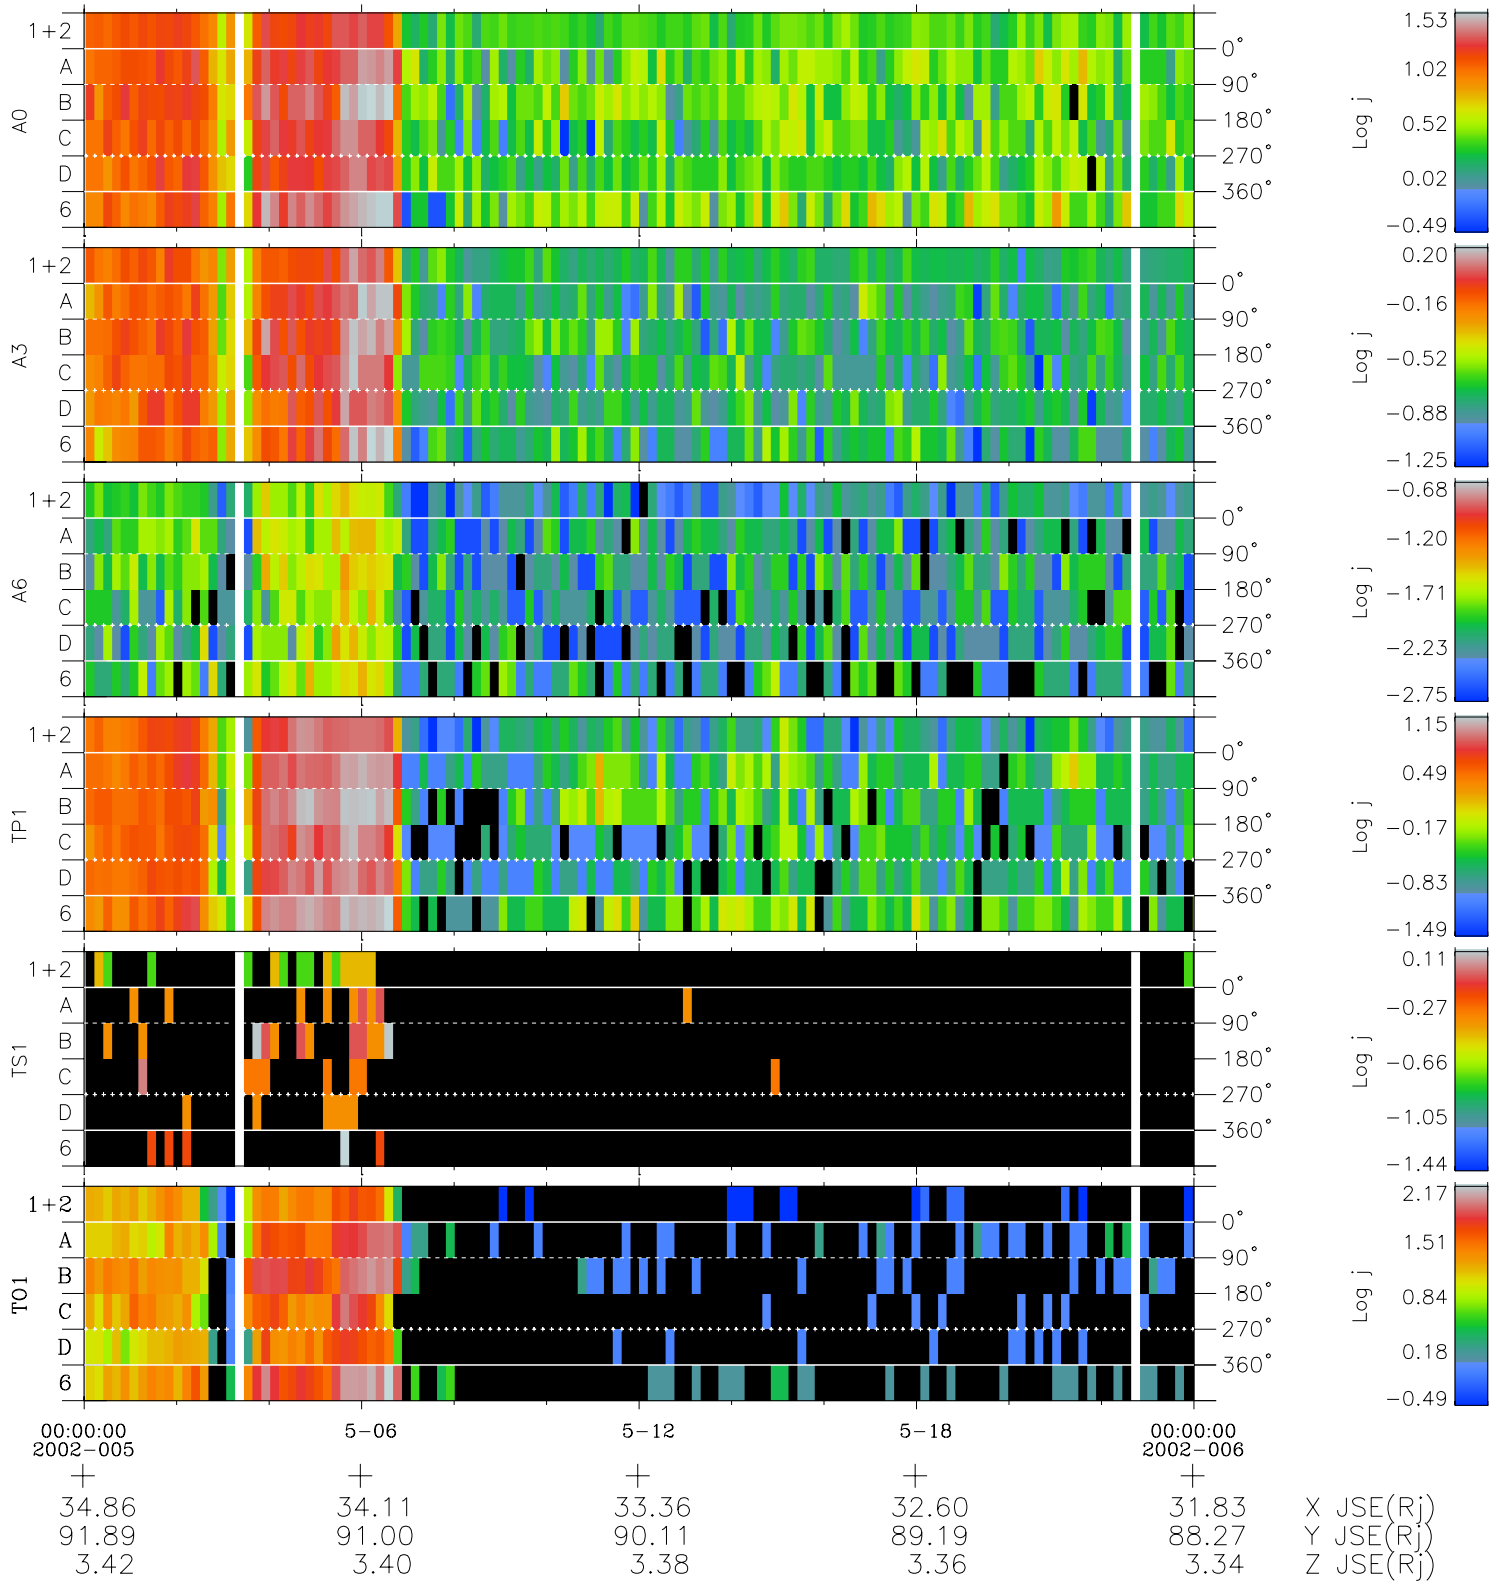

Galileo EPD Real Time Azimuth Anisotropies 02005

Software Version: RTAZIM_FLUX V 1.20
 Data Production: 11-00-02
 Plot Production: Fri Jan 11 08:36:40 2002
 Color File: wondr3
 Geofactor File: 1.1

- ◇ = Jupiter look direction
- = Corotation look direction