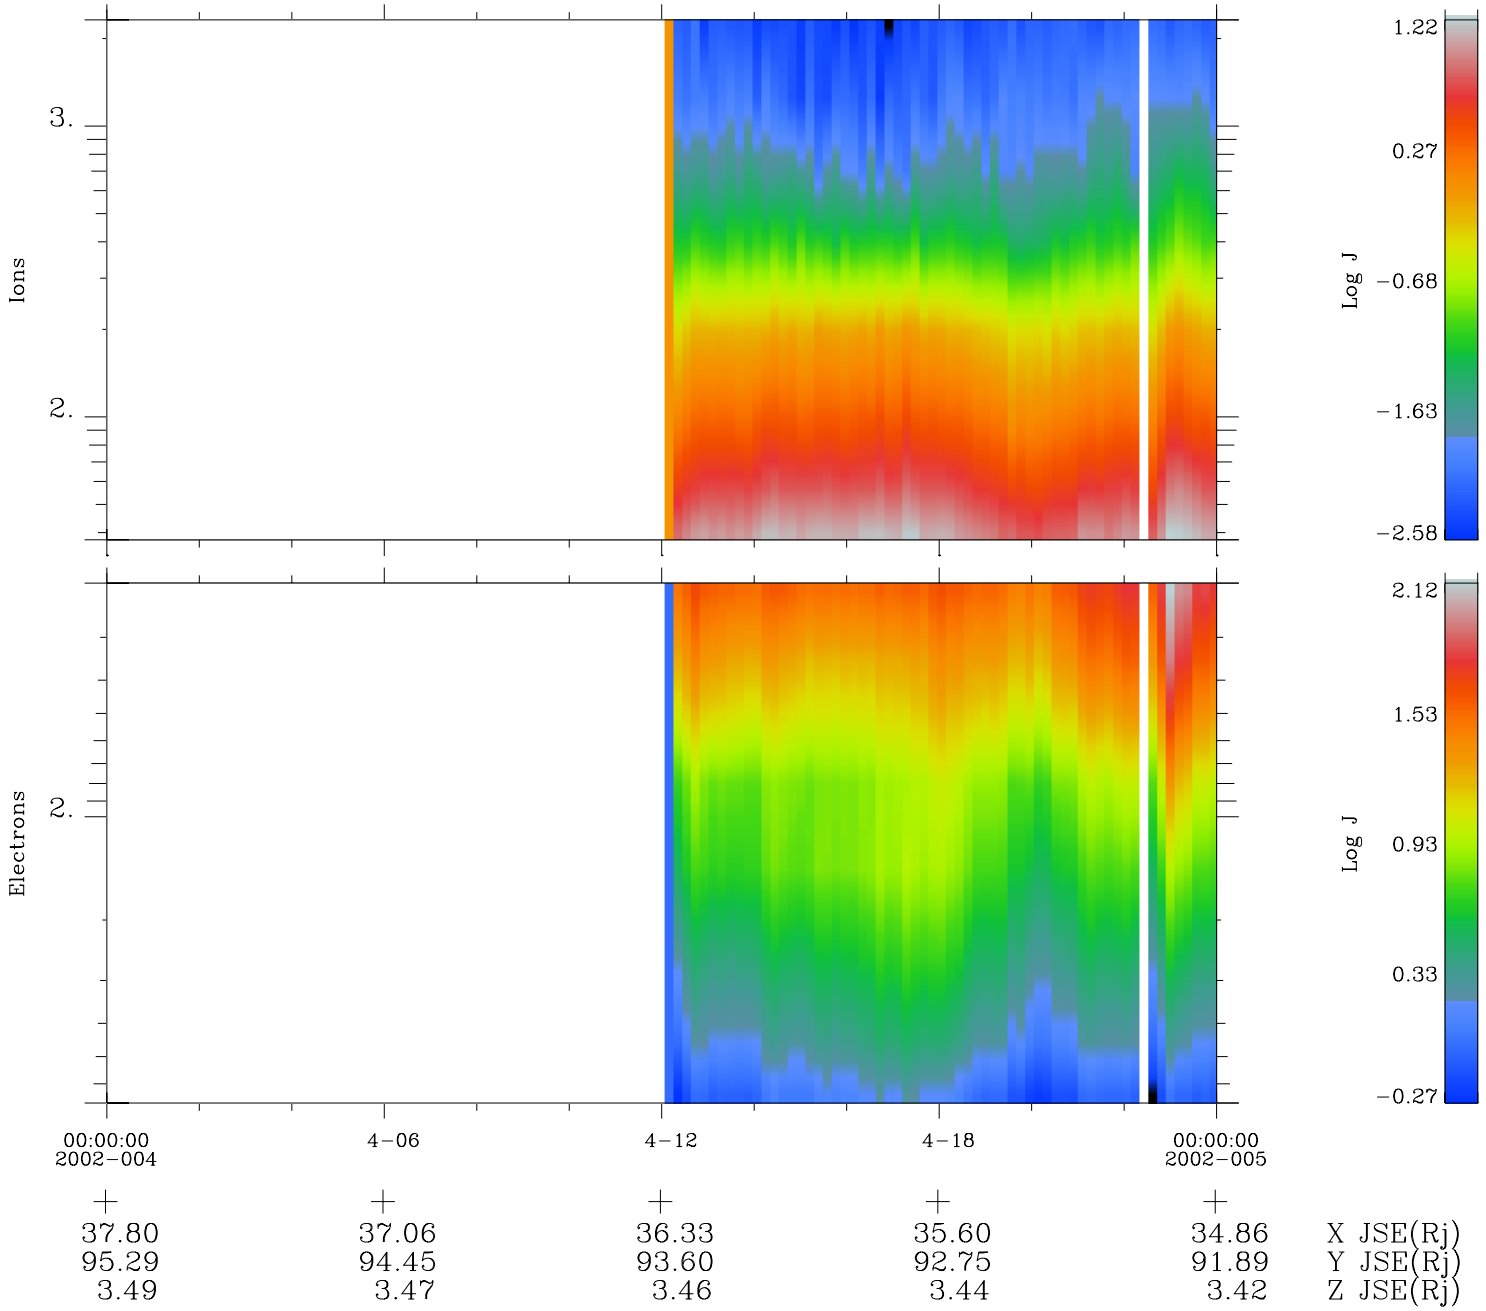

Galileo EPD Real Time Omni Spectrum 02004

Software Version: RTSPEC_OMNI V 1.20
 Data Production: 11-00-02
 Plot Production: Fri Jan 11 08:22:35 2002
 Color File: wondr3
 Geofactor File: 1.1

◇ = Jupiter look direction
 □ = Corotation look direction