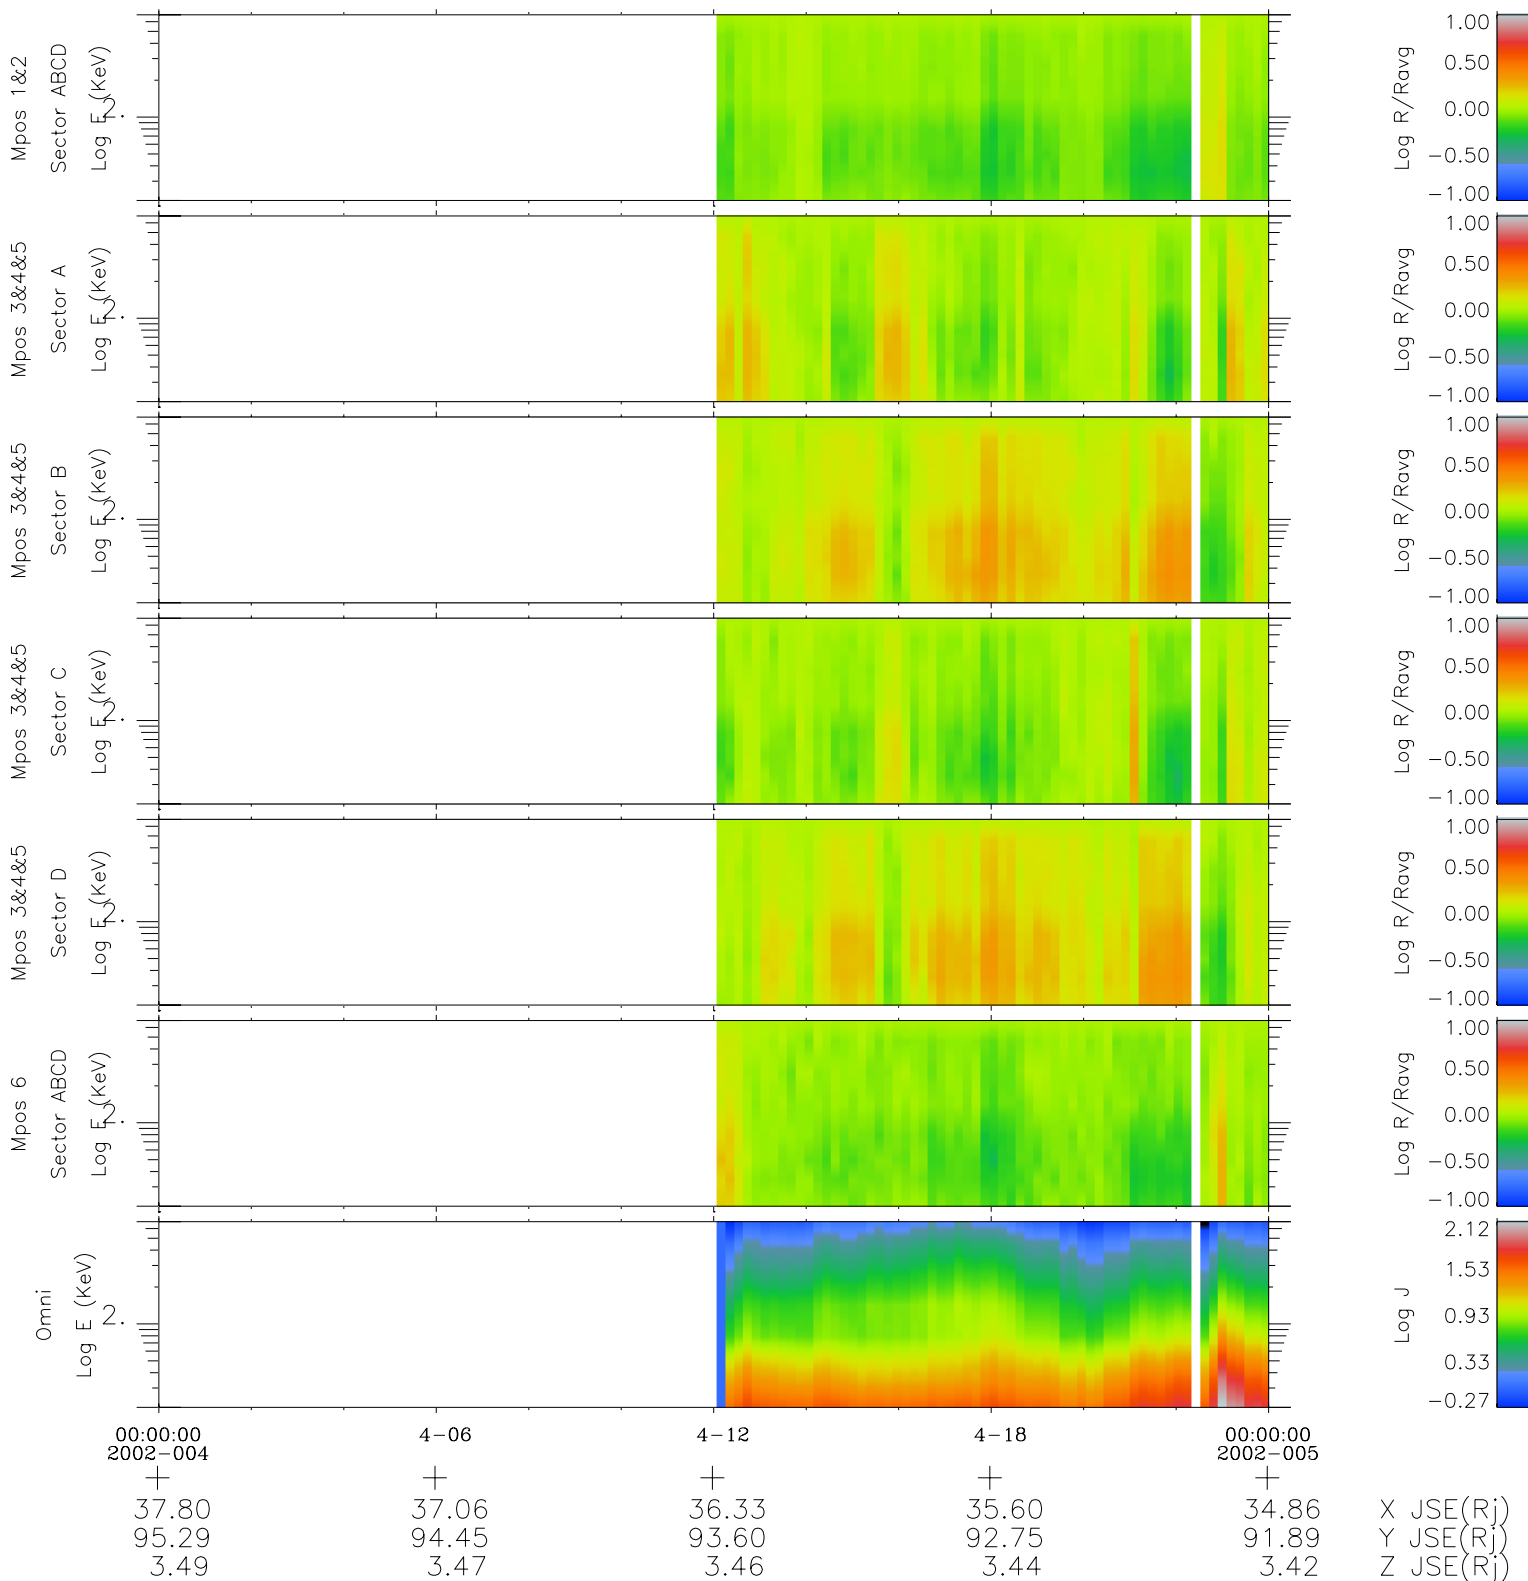

Galileo EPD Real Time R6 Electrons Spectra 02004

Software Version: RTSPEC_R6 V 1.20
 Data Production: 11-00-02
 Plot Production: Fri Jan 11 08:22:30 2002
 Color File: wondr3
 Geofactor File: 1.1

◇ = Jupiter look direction
 □ = Corotation look direction