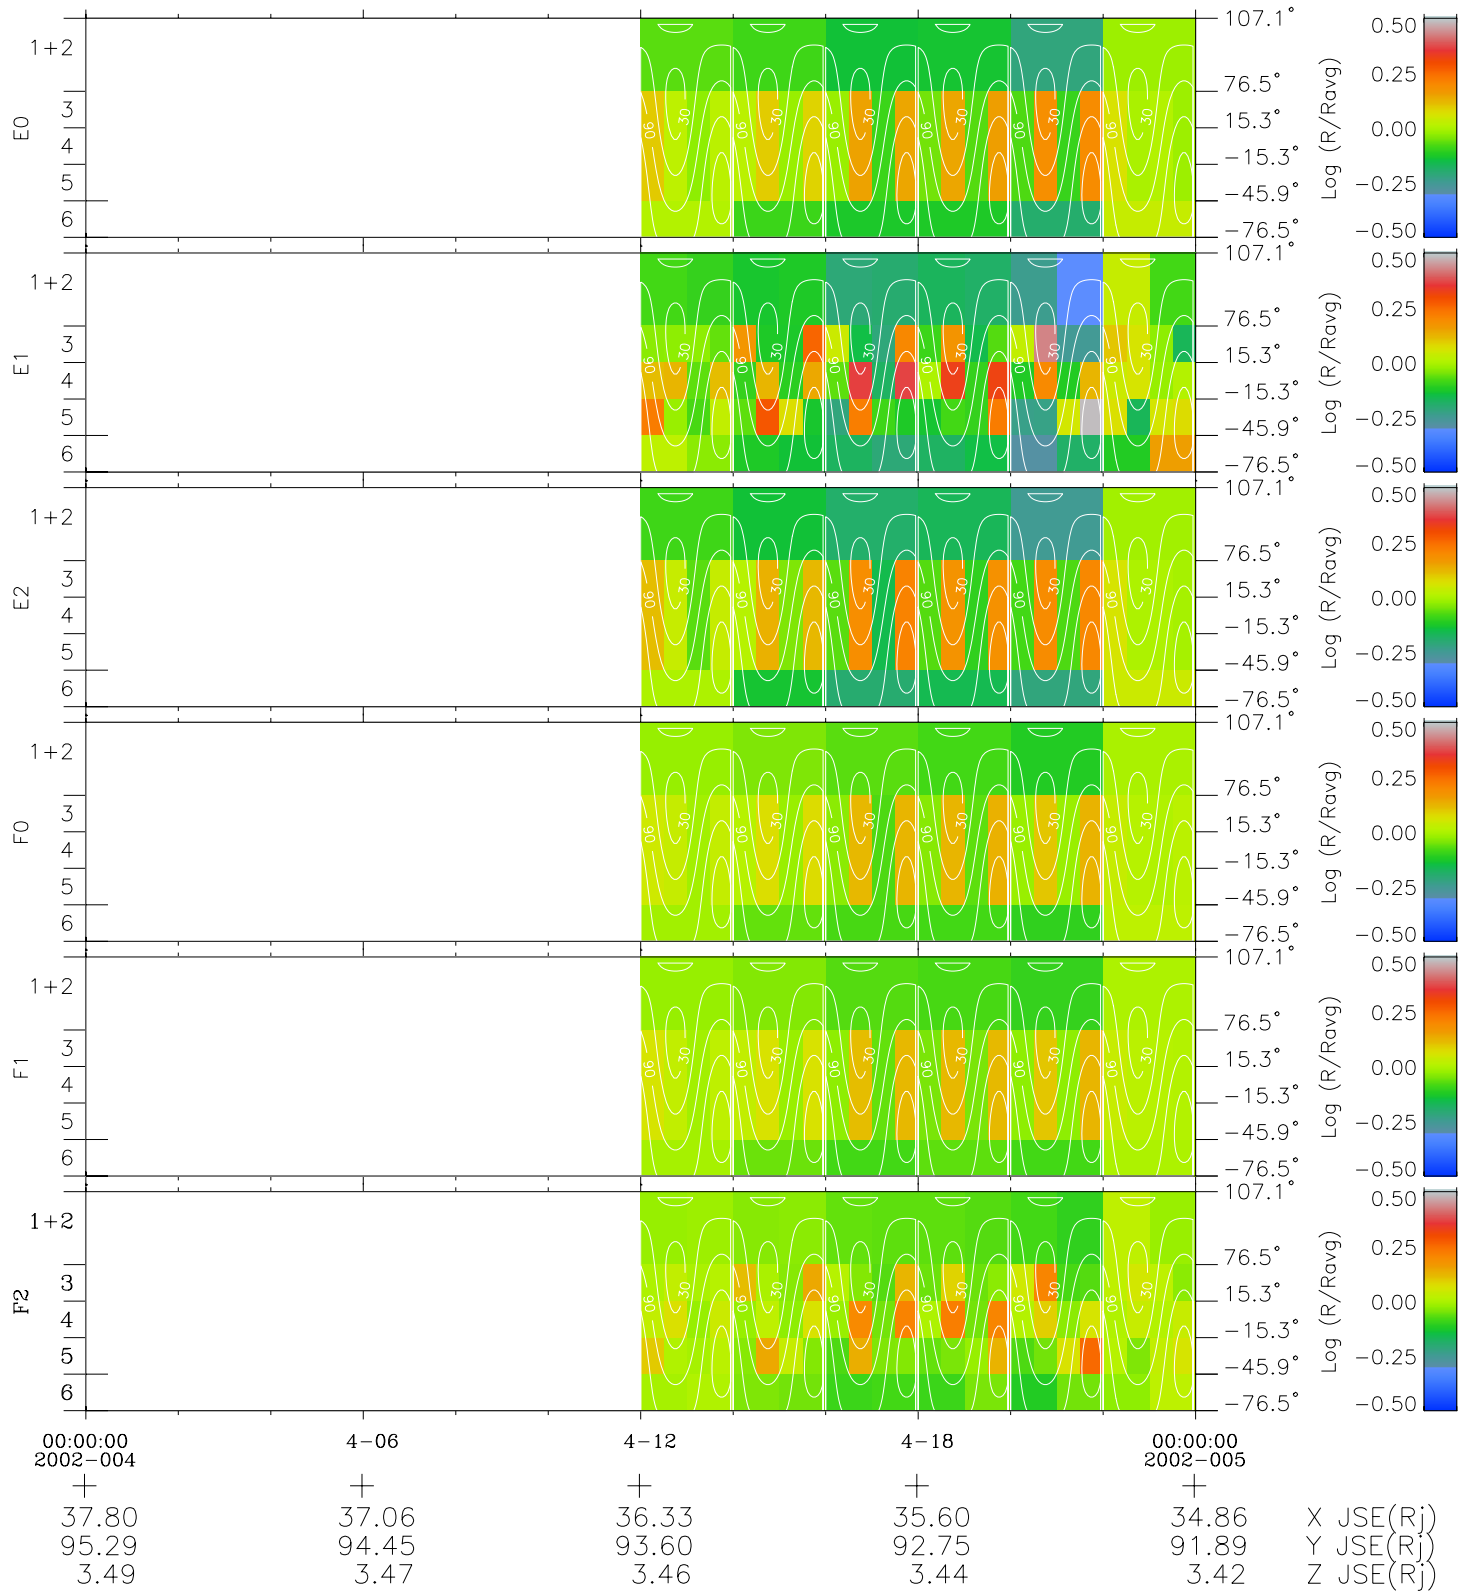

Galileo EPD Real Time All-Sky Anisotropies 02004

Software Version: RTSKY_MEAN V 1.20
 Data Production: 11-00-02
 Plot Production: Fri Jan 11 08:22:43 2002
 Color File: wondr3
 Geofactor File: 1.1

- ◇ = Jupiter look direction
- = Corotation look direction