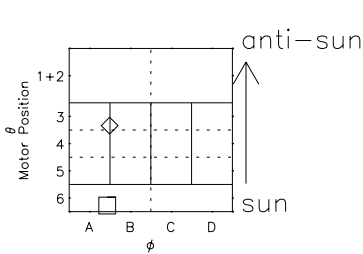

Galileo EPD Real Time All-Sky Anisotropies 02004

Software Version: RTSKY_MEAN V 1.20
 Data Production: 11-00-02
 Plot Production: Fri Jan 11 08:22:43 2002
 Color File: wondr3
 Geofactor File: 1.1

- ◇ = Jupiter look direction
- = Corotation look direction