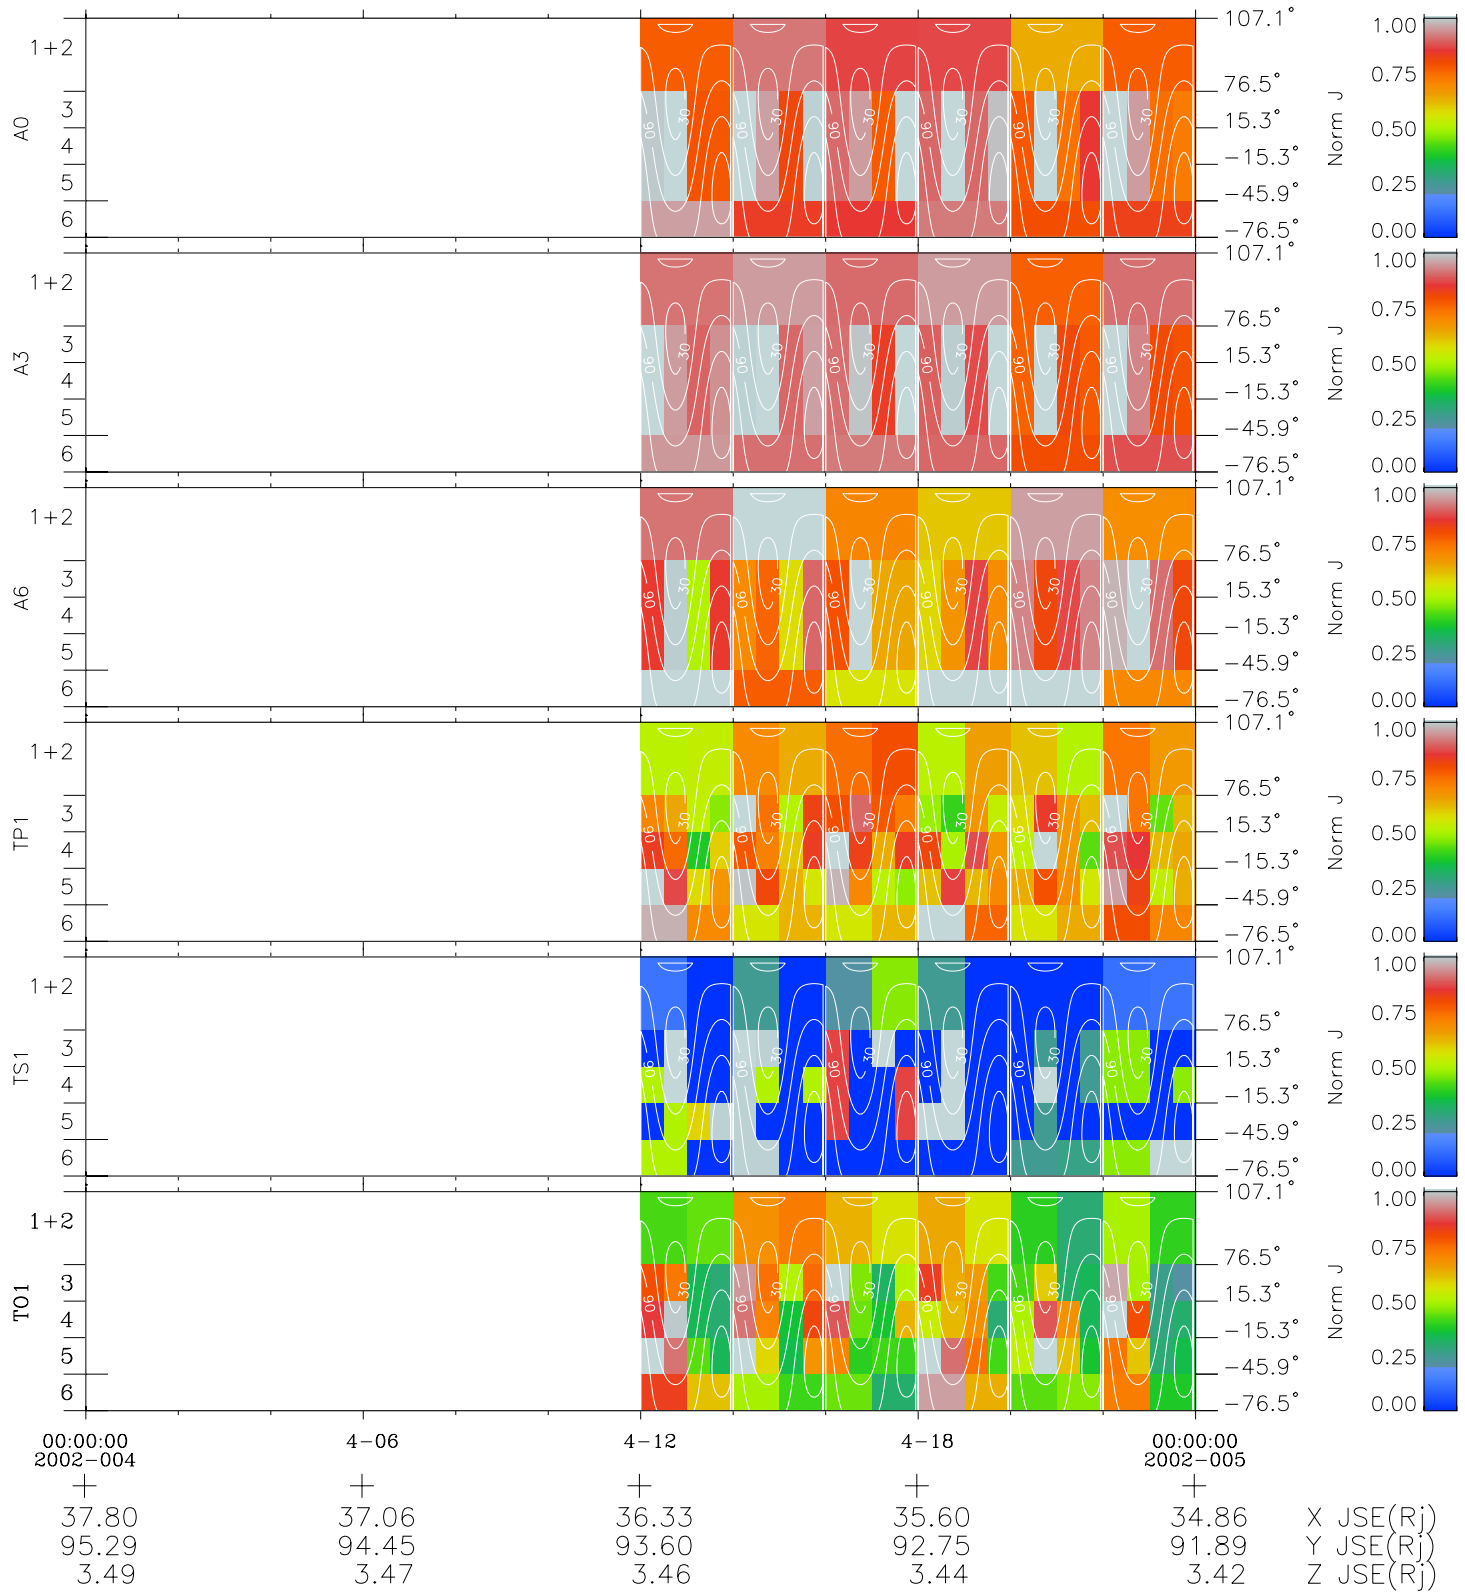

# Galileo EPD Real Time All-Sky Anisotropies 02004

Software Version: RTSKY\_NORM V 1.20  
 Data Production: 11-00-02  
 Plot Production: Fri Jan 11 08:22:56 2002  
 Color File: wondr3  
 Geofactor File: 1.1

- ◇ = Jupiter look direction
- = Corotation look direction