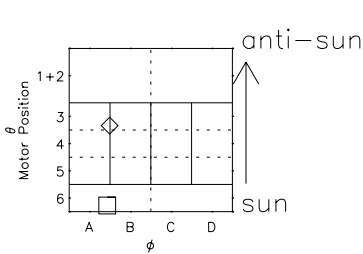

Galileo EPD Real Time All-Sky Anisotropies 02004

Software Version: RTSKY_MEAN V 1.20
Data Production: 11-00-02
Plot Production: Fri Jan 11 08:22:40 2002
Color File: wondr3
Geofactor File: 1.1

- ◇ = Jupiter look direction
- = Corotation look direction