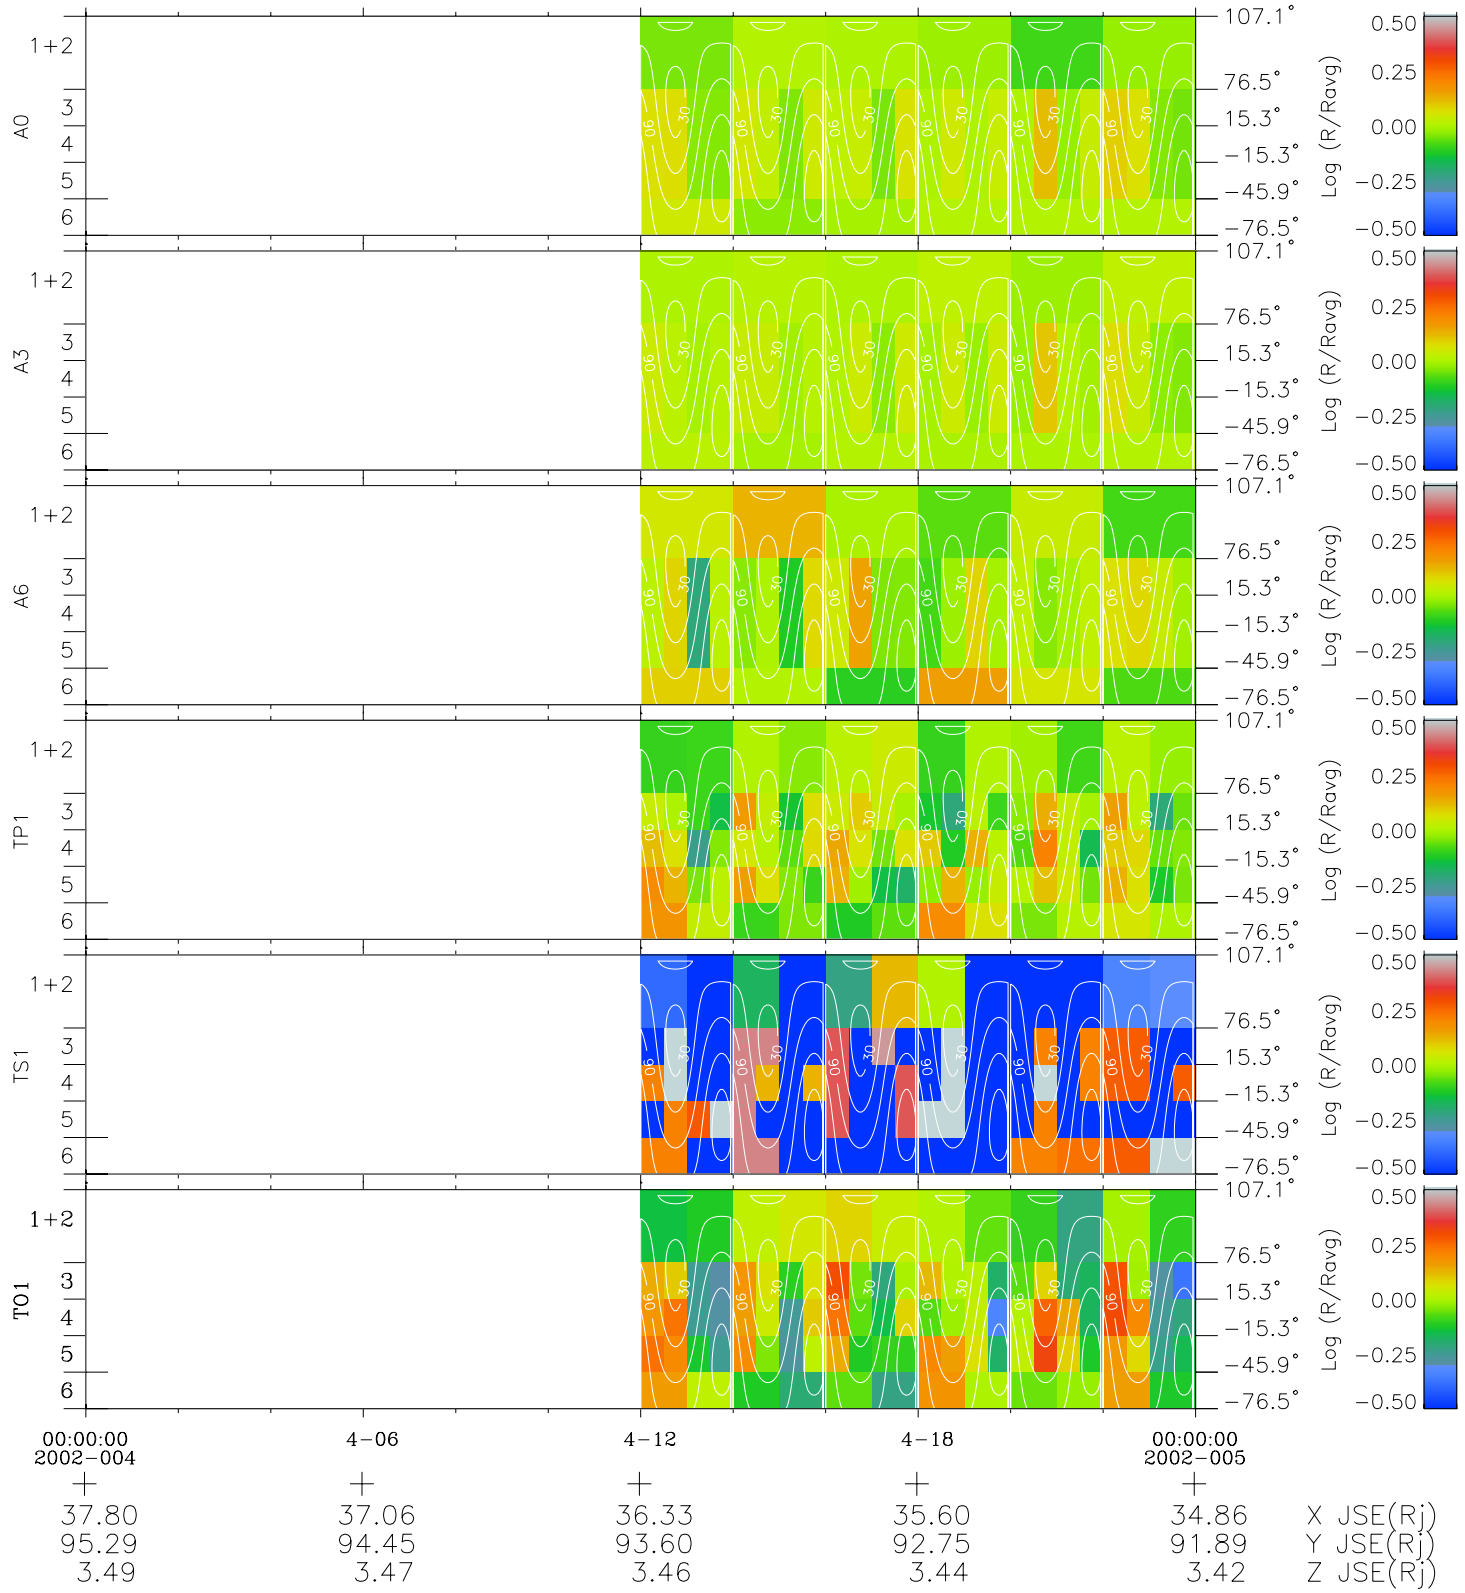

Galileo EPD Real Time All-Sky Anisotropies 02004

Software Version: RTSKY_MEAN V 1.20
Data Production: 11-00-02
Plot Production: Fri Jan 11 08:22:40 2002
Color File: wondr3
Geofactor File: 1.1

- ◇ = Jupiter look direction
- = Corotation look direction