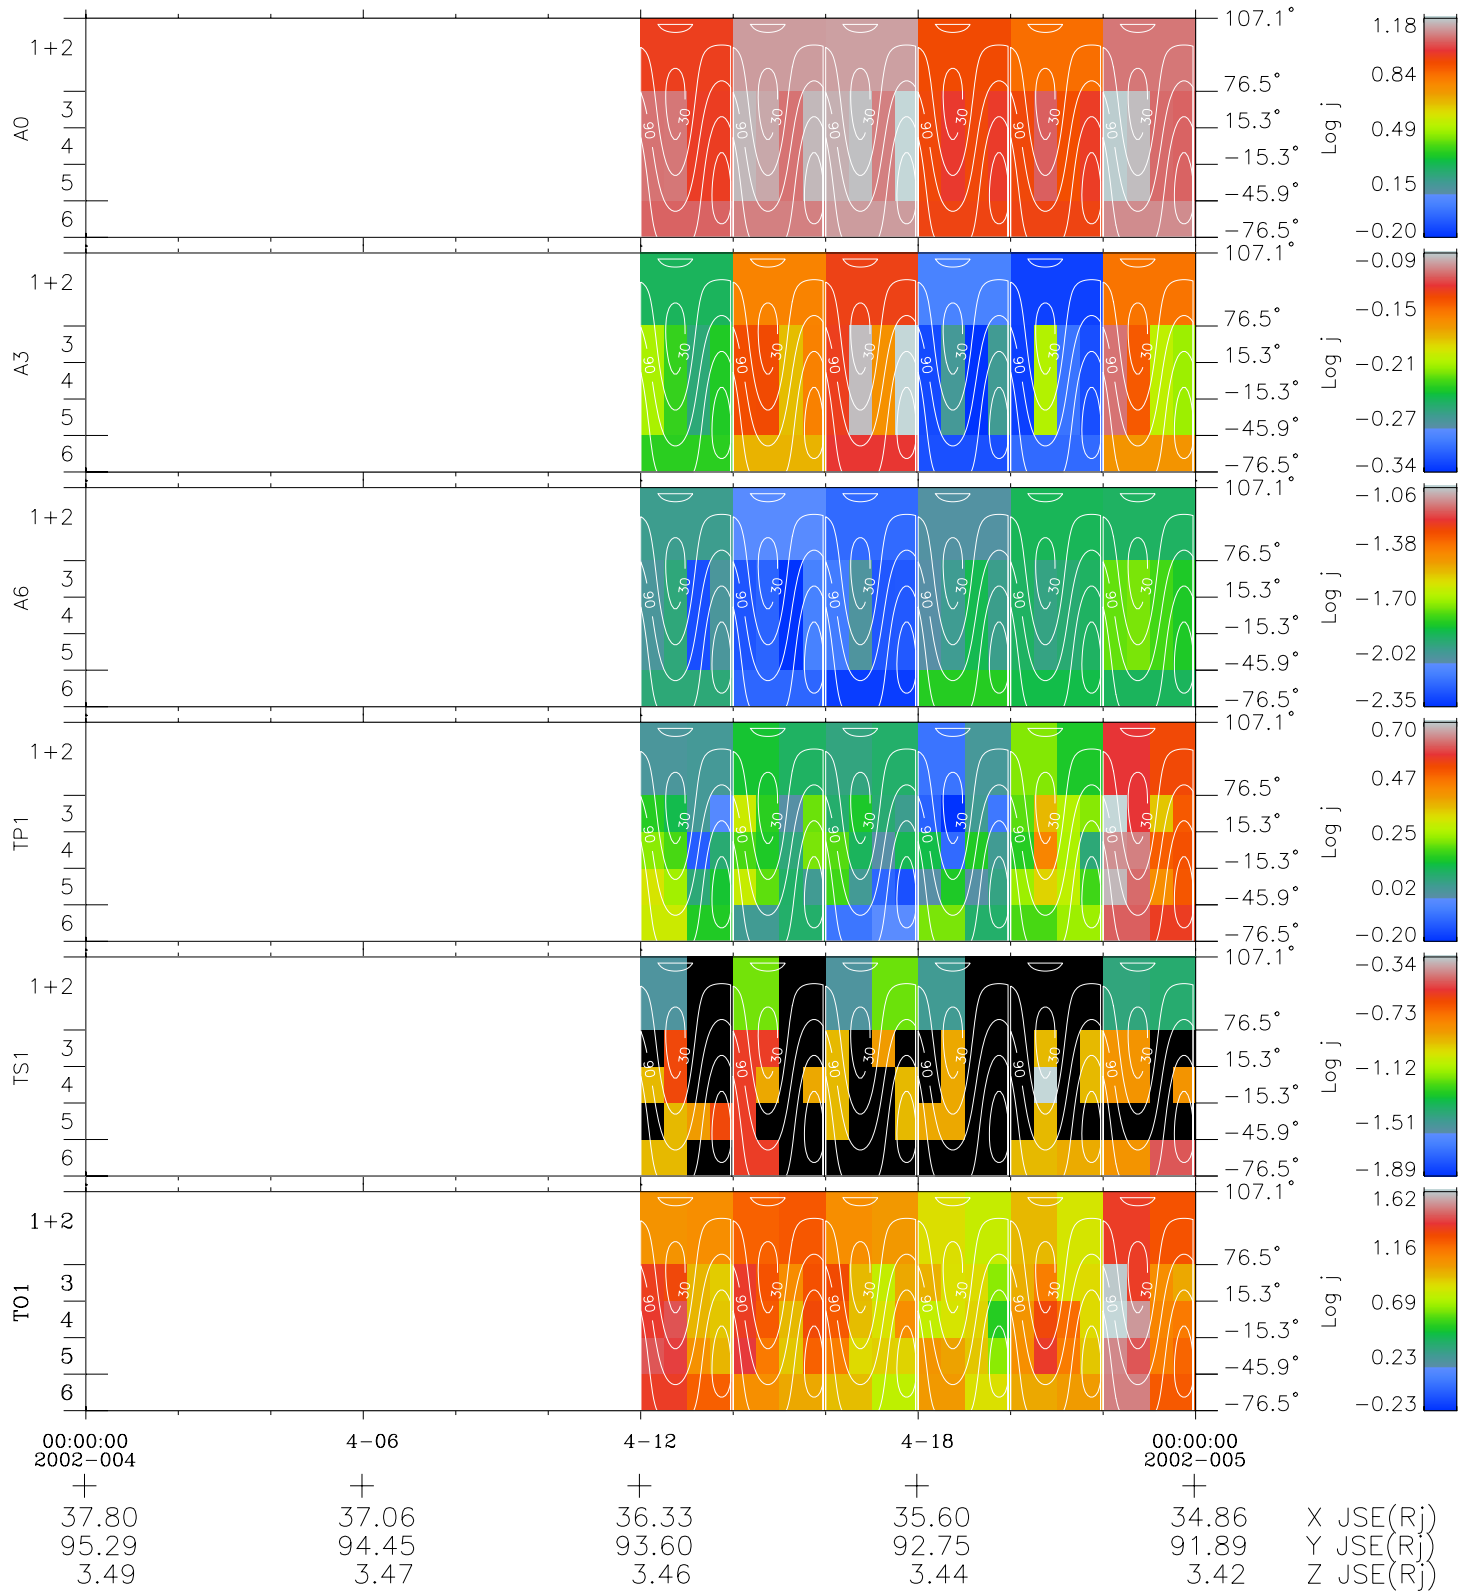

Galileo EPD Real Time All-Sky Anisotropies 02004

Software Version: RTSKY_FLUX V 1.20
 Data Production: 11-00-02
 Plot Production: Fri Jan 11 08:22:48 2002
 Color File: wondr3
 Geofactor File: 1.1

- ◇ = Jupiter look direction
- = Corotation look direction