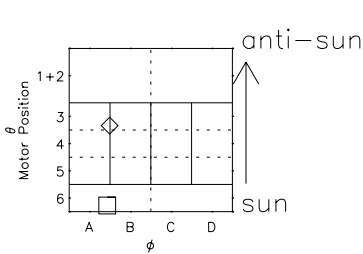

Galileo EPD Real Time All-Sky Anisotropies 02004

Software Version: RTSKY_FLUX V 1.20
 Data Production: 11-00-02
 Plot Production: Fri Jan 11 08:22:48 2002
 Color File: wondr3
 Geofactor File: 1.1

- ◇ = Jupiter look direction
- = Corotation look direction