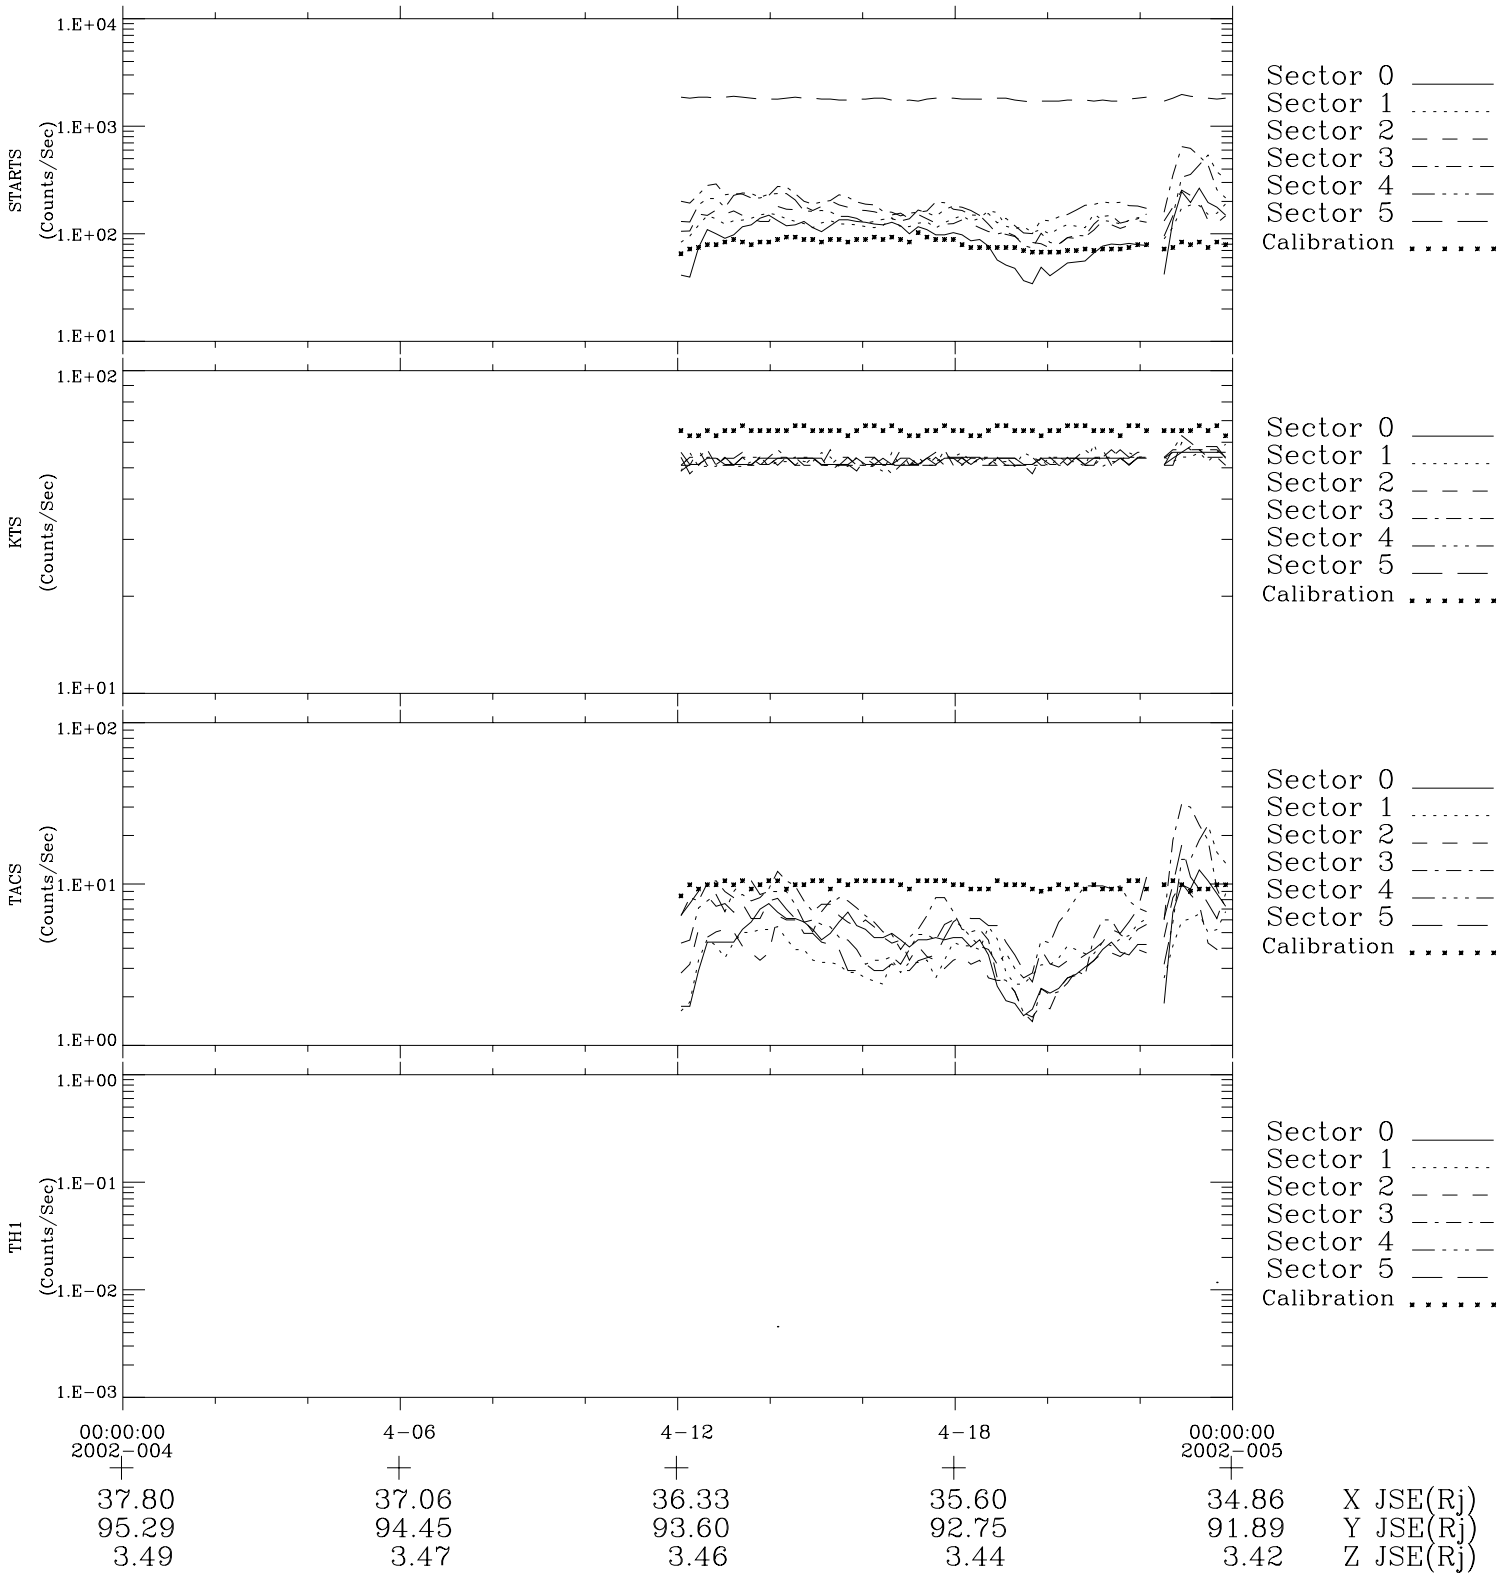

# Galileo EPD Real-Time Six-Sector 02004

Software Version: RTLINE\_R6 V 1.20  
Data Production: 11-00-02  
Plot Production: Fri Jan 11 08:23:50 2002

◇ = Jupiter look direction  
□ = Corotation look direction