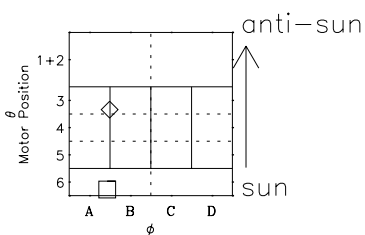

# Galileo EPD Real-Time Six-Sector 02004

Software Version: RTLINE\_R6 V 1.20  
Data Production: 11-00-02  
Plot Production: Fri Jan 11 08:23:50 2002

◇ = Jupiter look direction  
□ = Corotation look direction