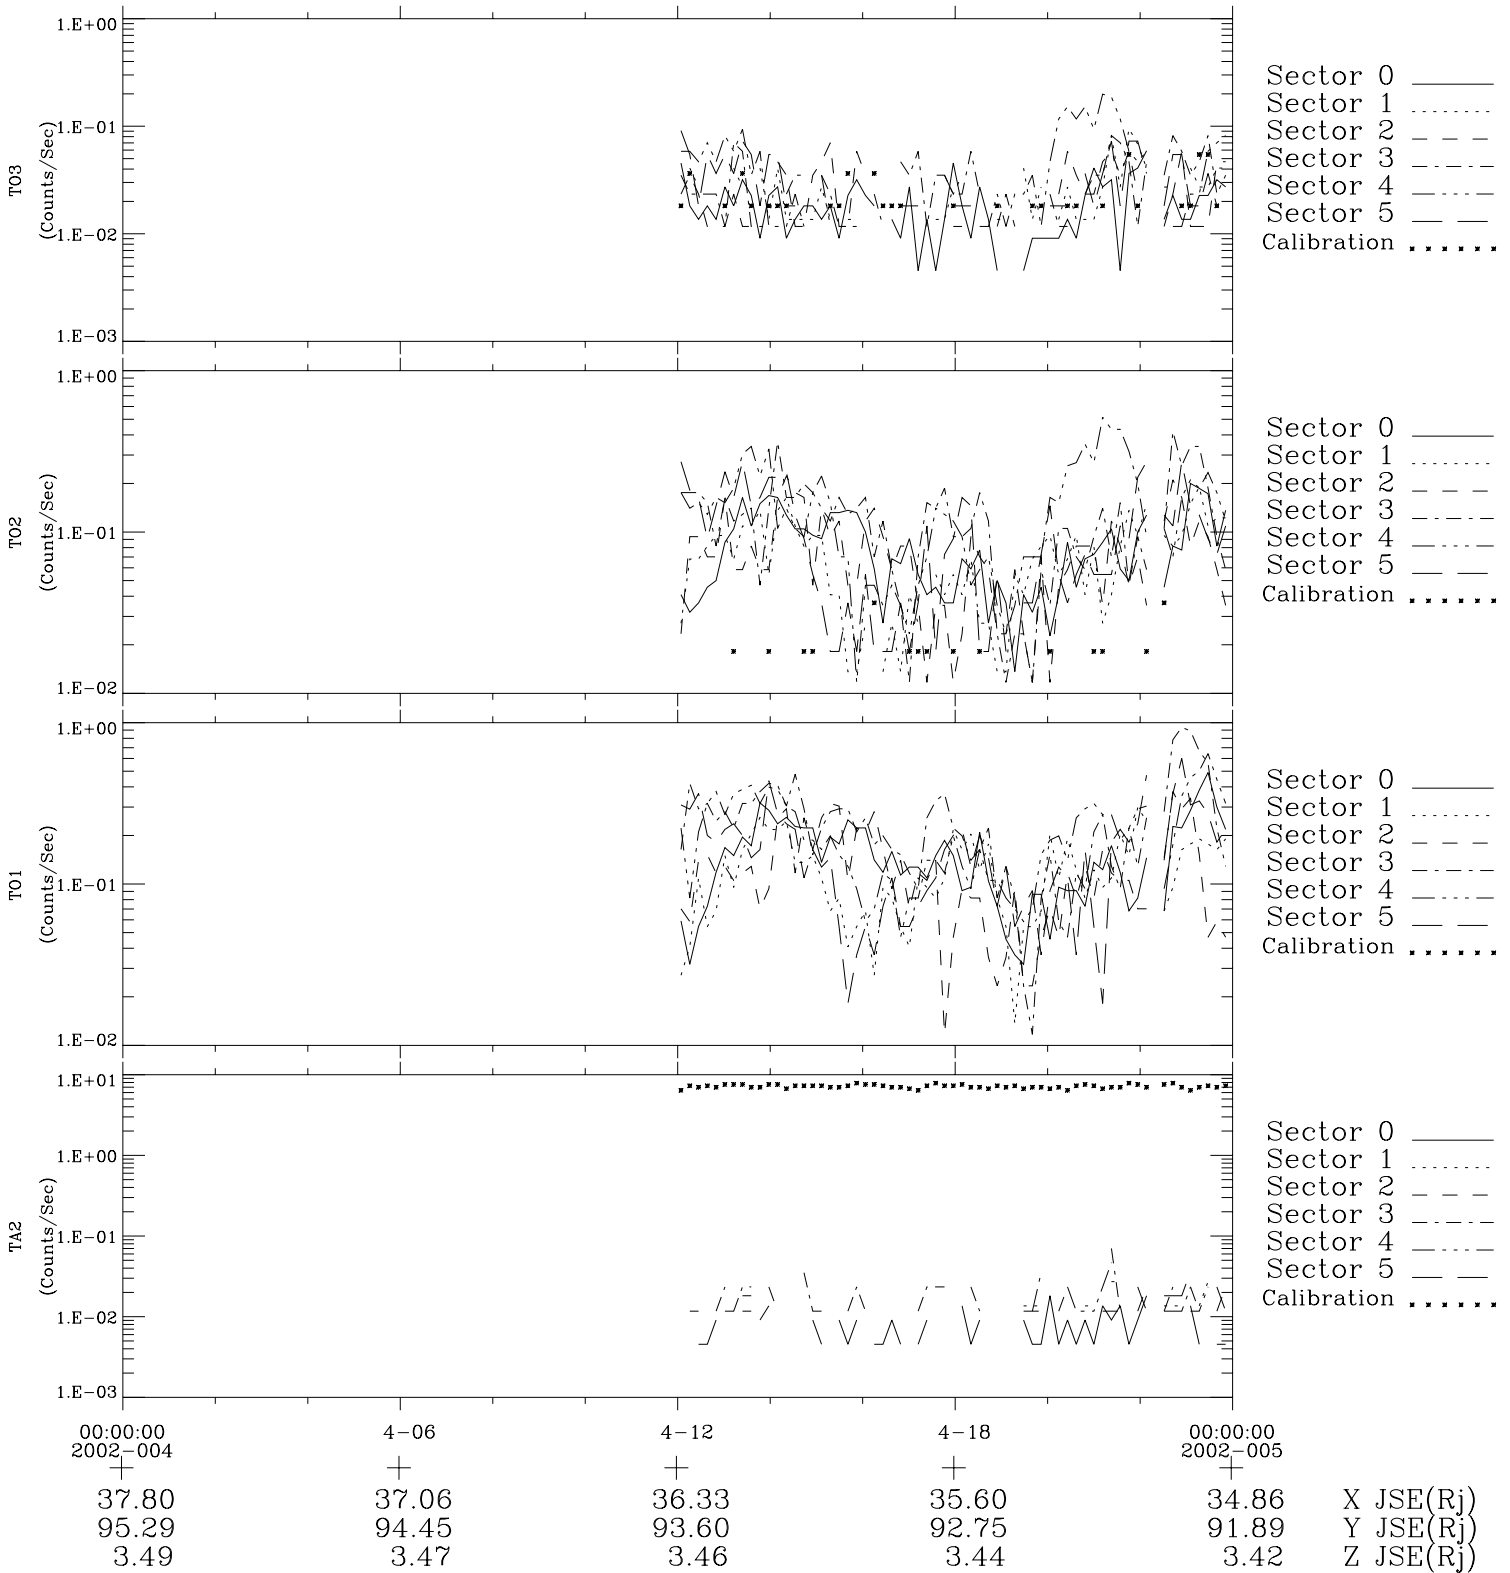

Galileo EPD Real-Time Six-Sector 02004

Software Version: RTLINE_R6 V 1.20
Data Production: 11-00-02
Plot Production: Fri Jan 11 08:23:49 2002

◇ = Jupiter look direction
□ = Corotation look direction