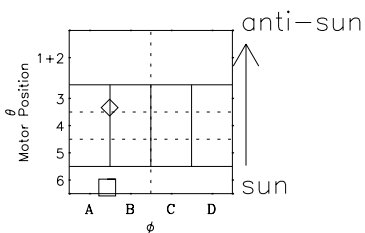

Galileo EPD Real-Time Six-Sector 02004

Software Version: RTLINE_R6 V 1.20
Data Production: 11-00-02
Plot Production: Fri Jan 11 08:23:49 2002

◇ = Jupiter look direction
□ = Corotation look direction