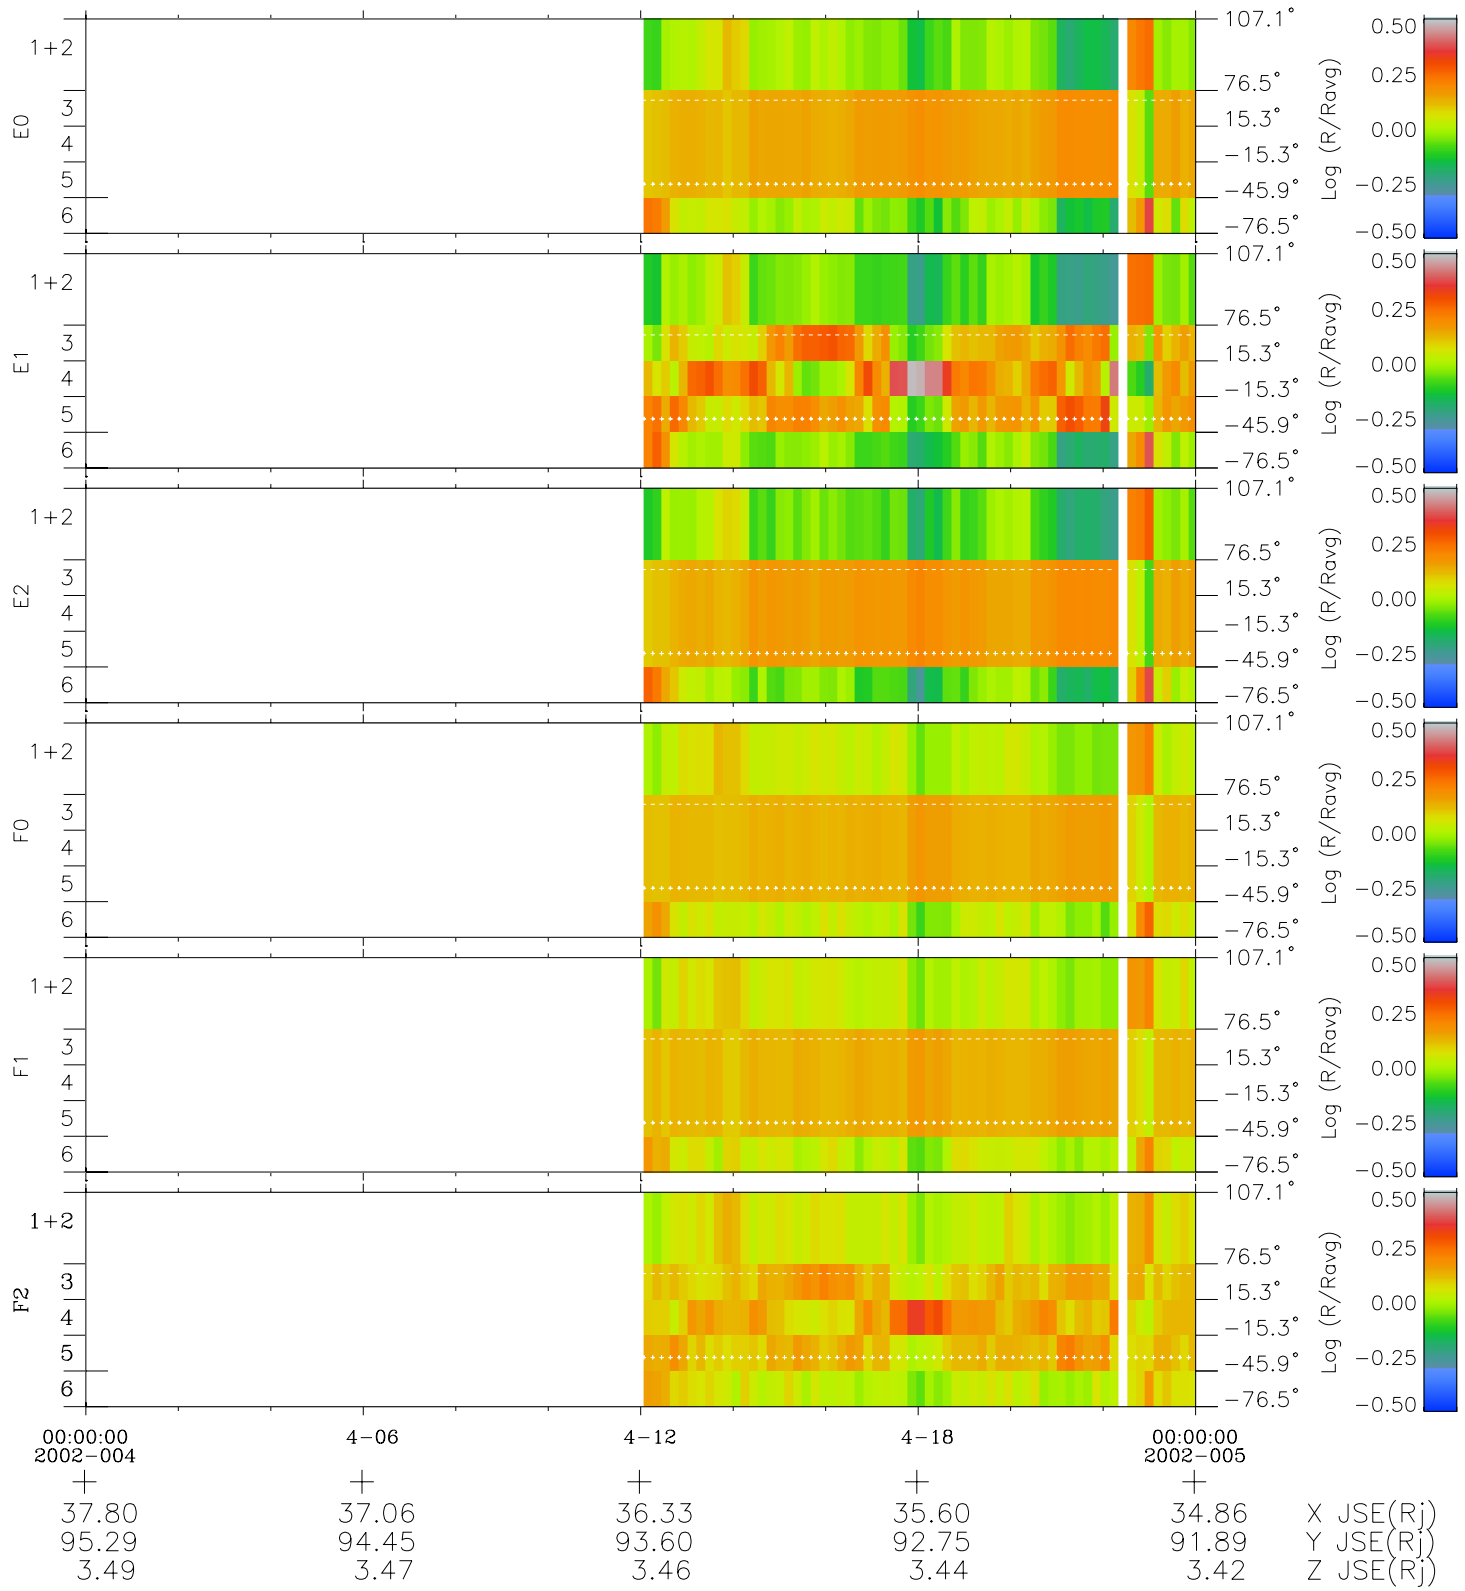

# Galileo EPD Real Elevation Anisotropies 02004

Software Version: RTELEV\_MEAN V 1.20  
 Data Production: 11-00-02  
 Plot Production: Fri Jan 11 08:23:07 2002  
 Color File: wondr3  
 Geofactor File: 1.1

- ◇ = Jupiter look direction
- = Corotation look direction