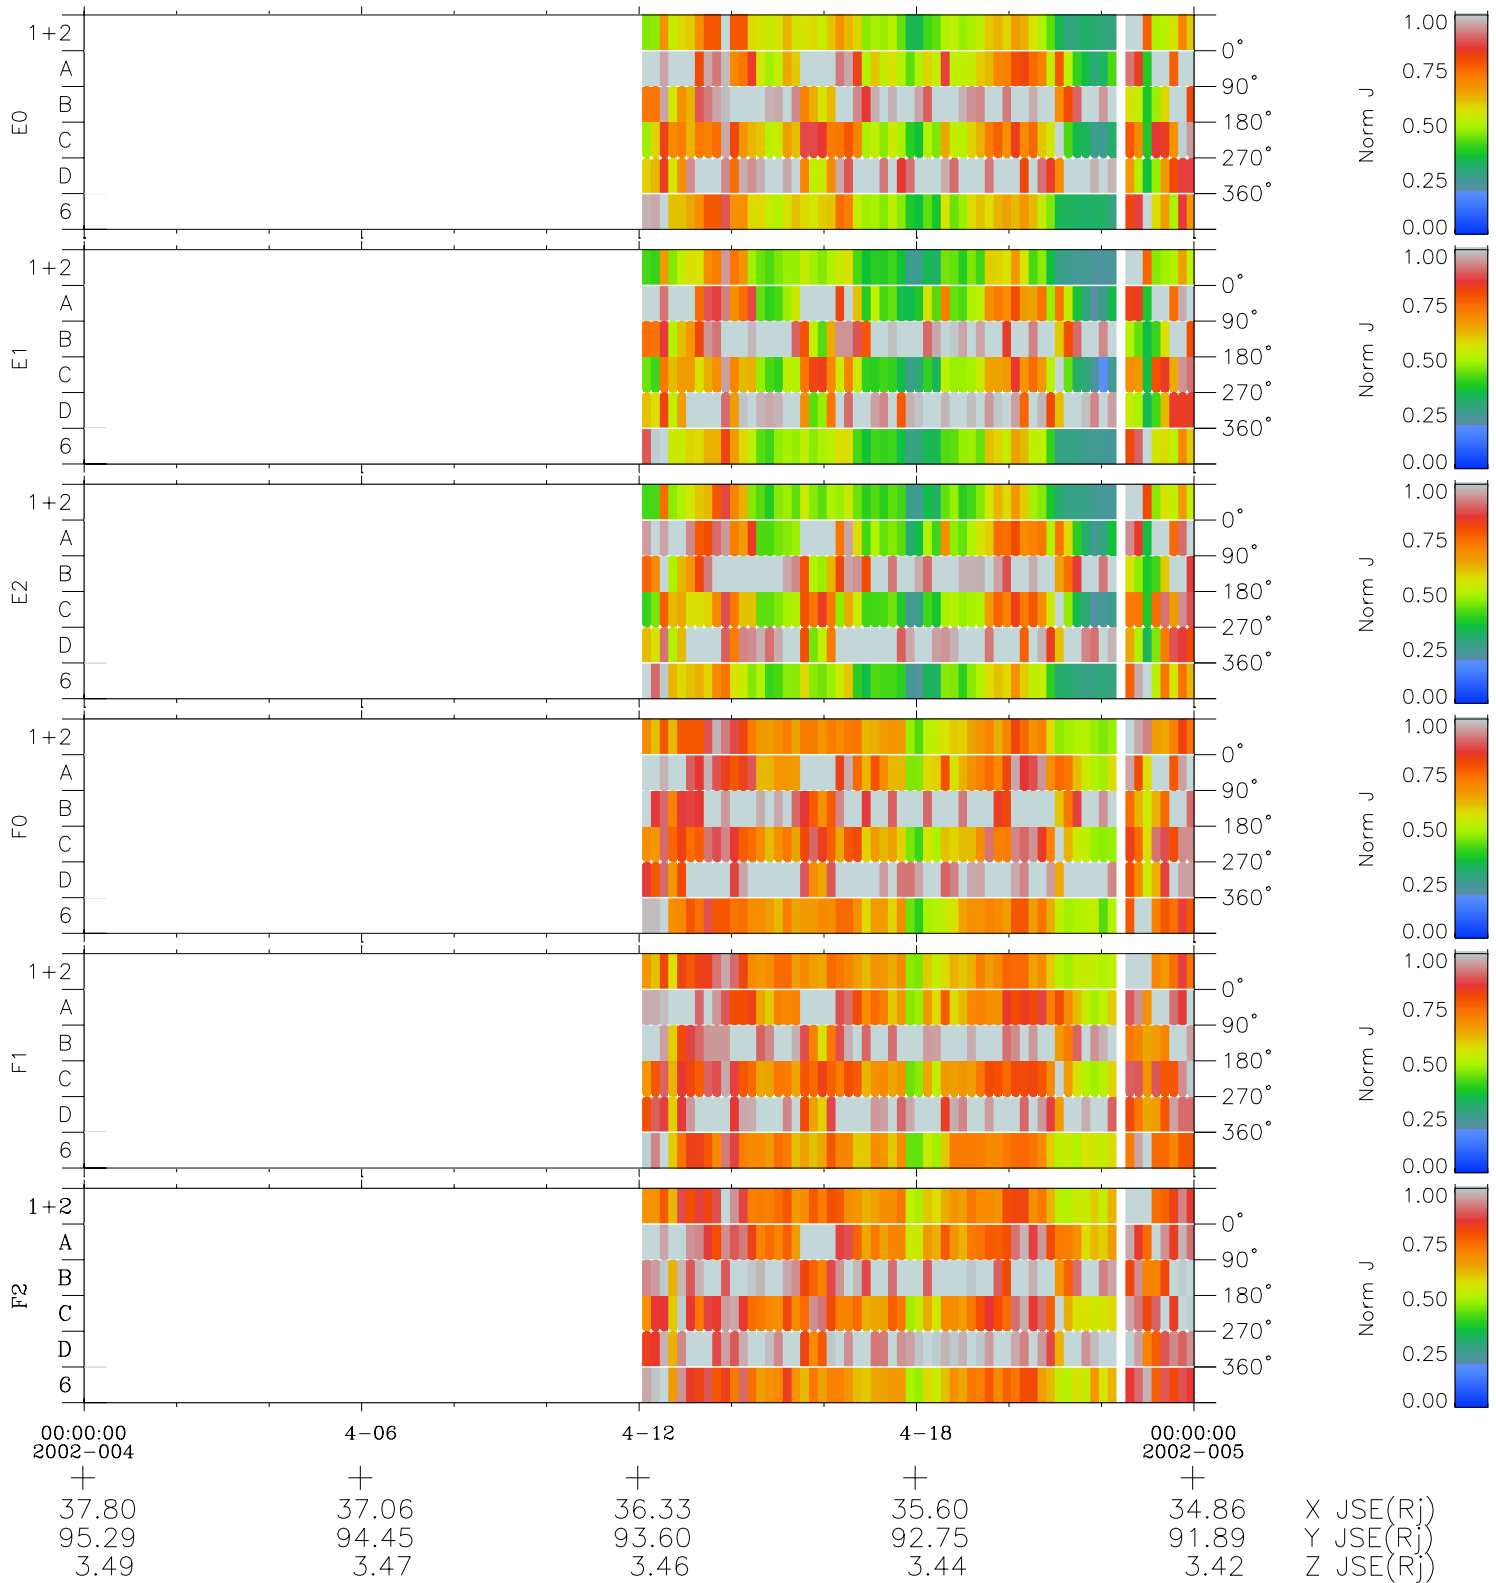

# Galileo EPD Real Time Azimuth Anisotropies 02004

Software Version: RTAZIM\_NORM V 1.20  
Data Production: 11-00-02  
Plot Production: Fri Jan 11 08:23:40 2002  
Color File: wondr3  
Geofactor File: 1.1

- ◇ = Jupiter look direction
- = Corotation look direction