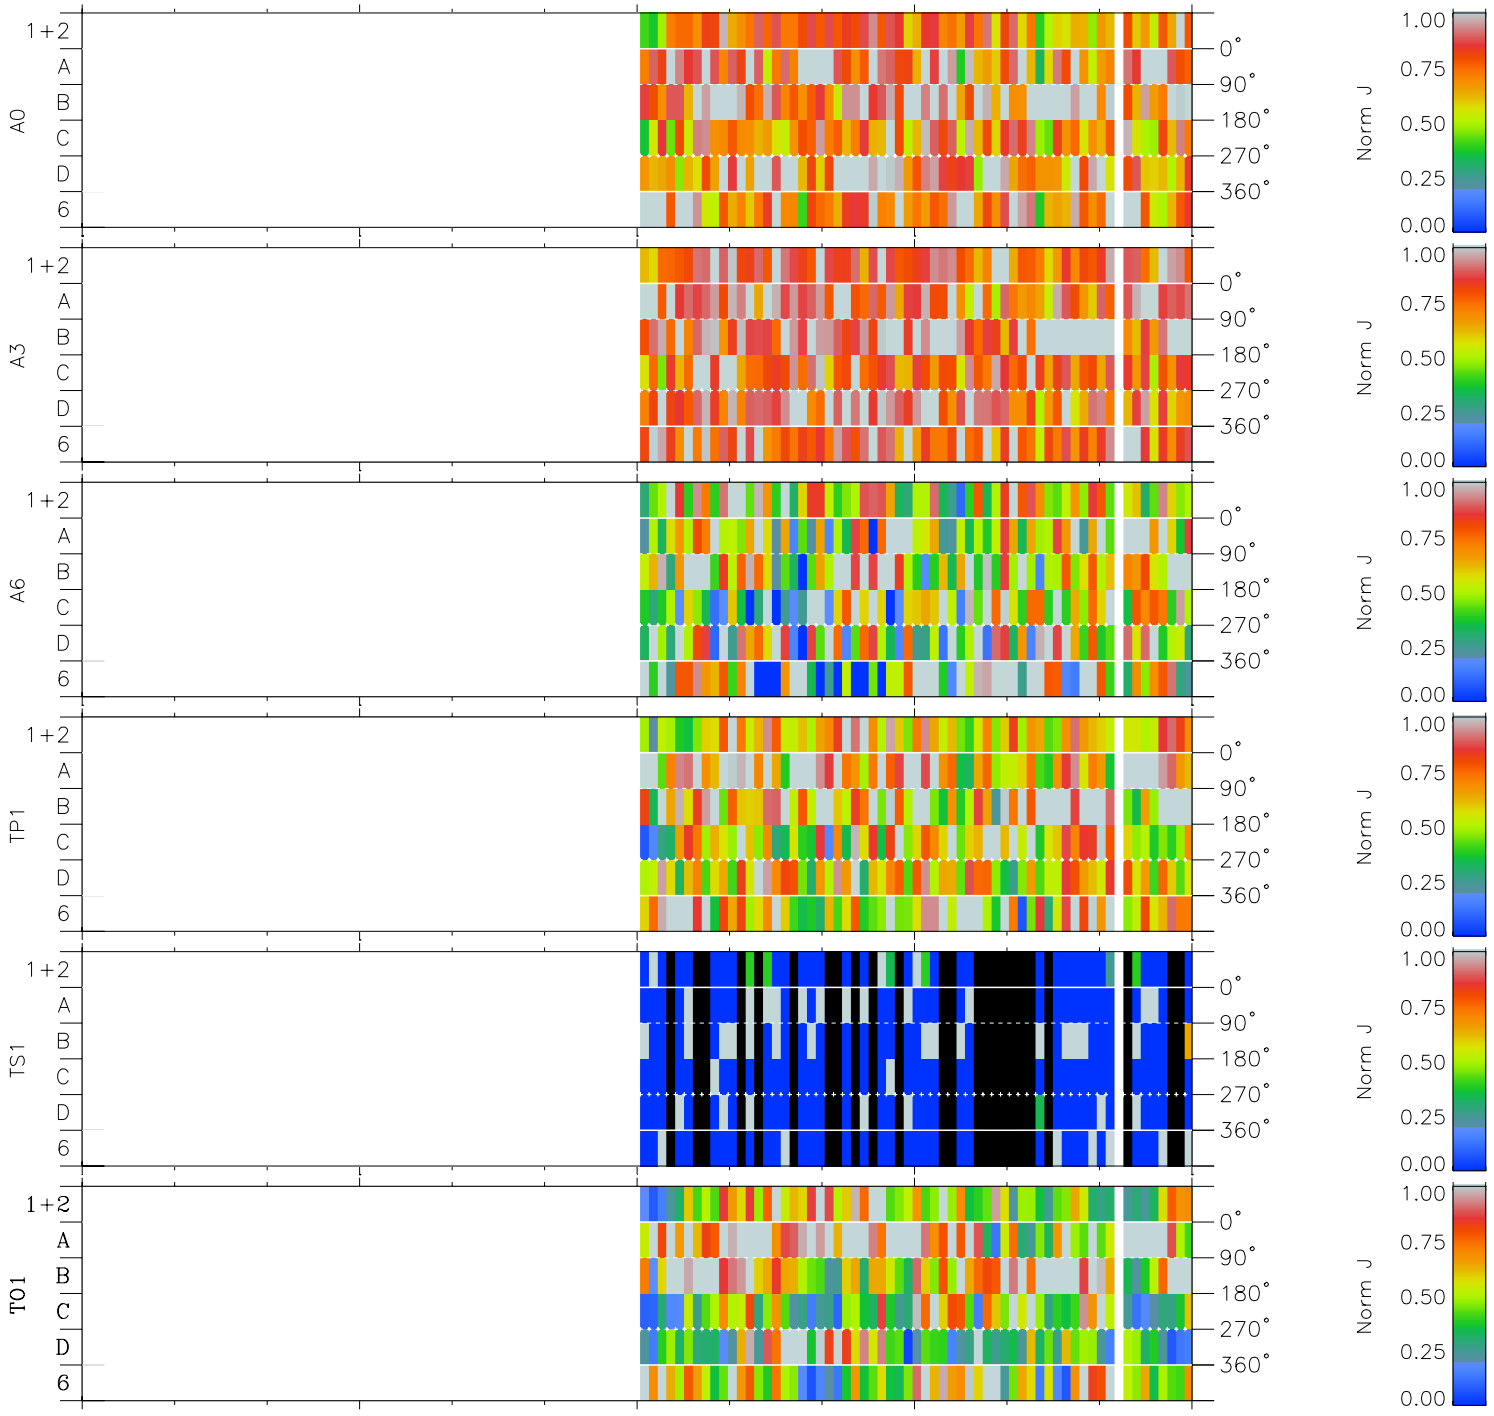

# Galileo EPD Real Time Azimuth Anisotropies 02004

Software Version: RTAZIM\_NORM V 1.20  
Data Production: 11-00-02  
Plot Production: Fri Jan 11 08:23:37 2002  
Color File: wondr3  
Geofactor File: 1.1

00:00:00 2002-004	4-06	4-12	4-18	00:00:00 2002-005	
+	+	+	+	+	X JSE( $R_j$ )
37.80	37.06	36.33	35.60	34.86	Y JSE( $R_j$ )
95.29	94.45	93.60	92.75	91.89	Z JSE( $R_j$ )
3.49	3.47	3.46	3.44	3.42	

- ◇ = Jupiter look direction
- = Corotation look direction