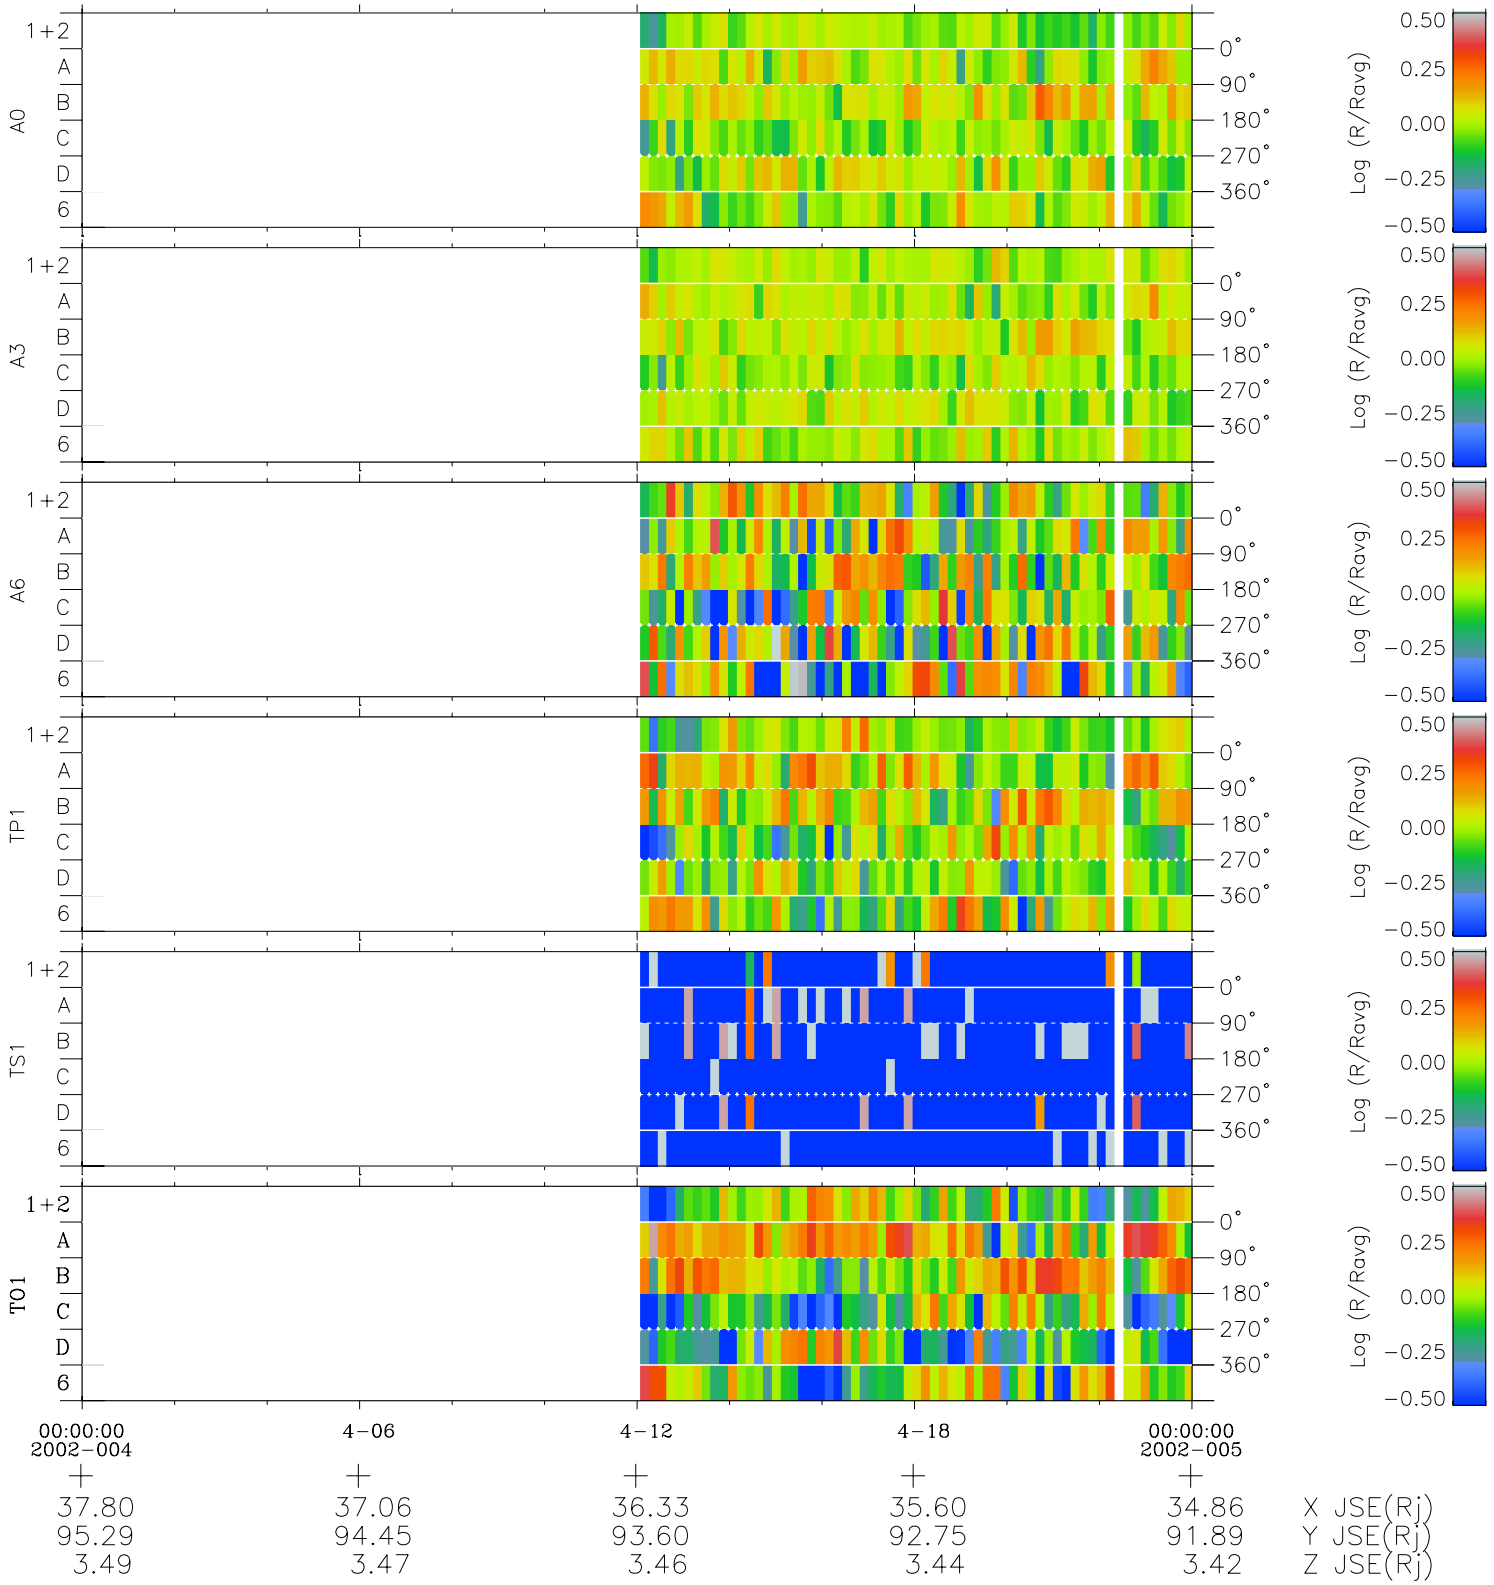

Galileo EPD Real Time Azimuth Anisotropies 02004

Software Version: RTAZIM_MEAN V 1.20
 Data Production: 11-00-02
 Plot Production: Fri Jan 11 08:23:25 2002
 Color File: wondr3
 Geofactor File: 1.1

◇ = Jupiter look direction
 □ = Corotation look direction