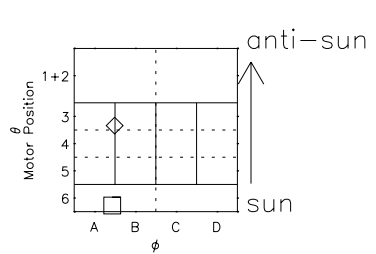

Galileo EPD Real Time Azimuth Anisotropies 02004

Software Version: RTAZIM_MEAN V 1.20
 Data Production: 11-00-02
 Plot Production: Fri Jan 11 08:23:25 2002
 Color File: wondr3
 Geofactor File: 1.1

◇ = Jupiter look direction
 □ = Corotation look direction