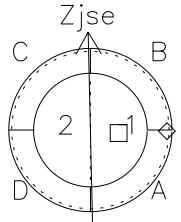

Galileo EPD Real Time Azimuth Anisotropies 02004

Software Version: RTAZIM_MEAN V 1.20
 Data Production: 11-00-02
 Plot Production: Fri Jan 11 08:23:25 2002
 Color File: wondr3
 Geofactor File: 1.1

◇ = Jupiter look direction
 □ = Corotation look direction