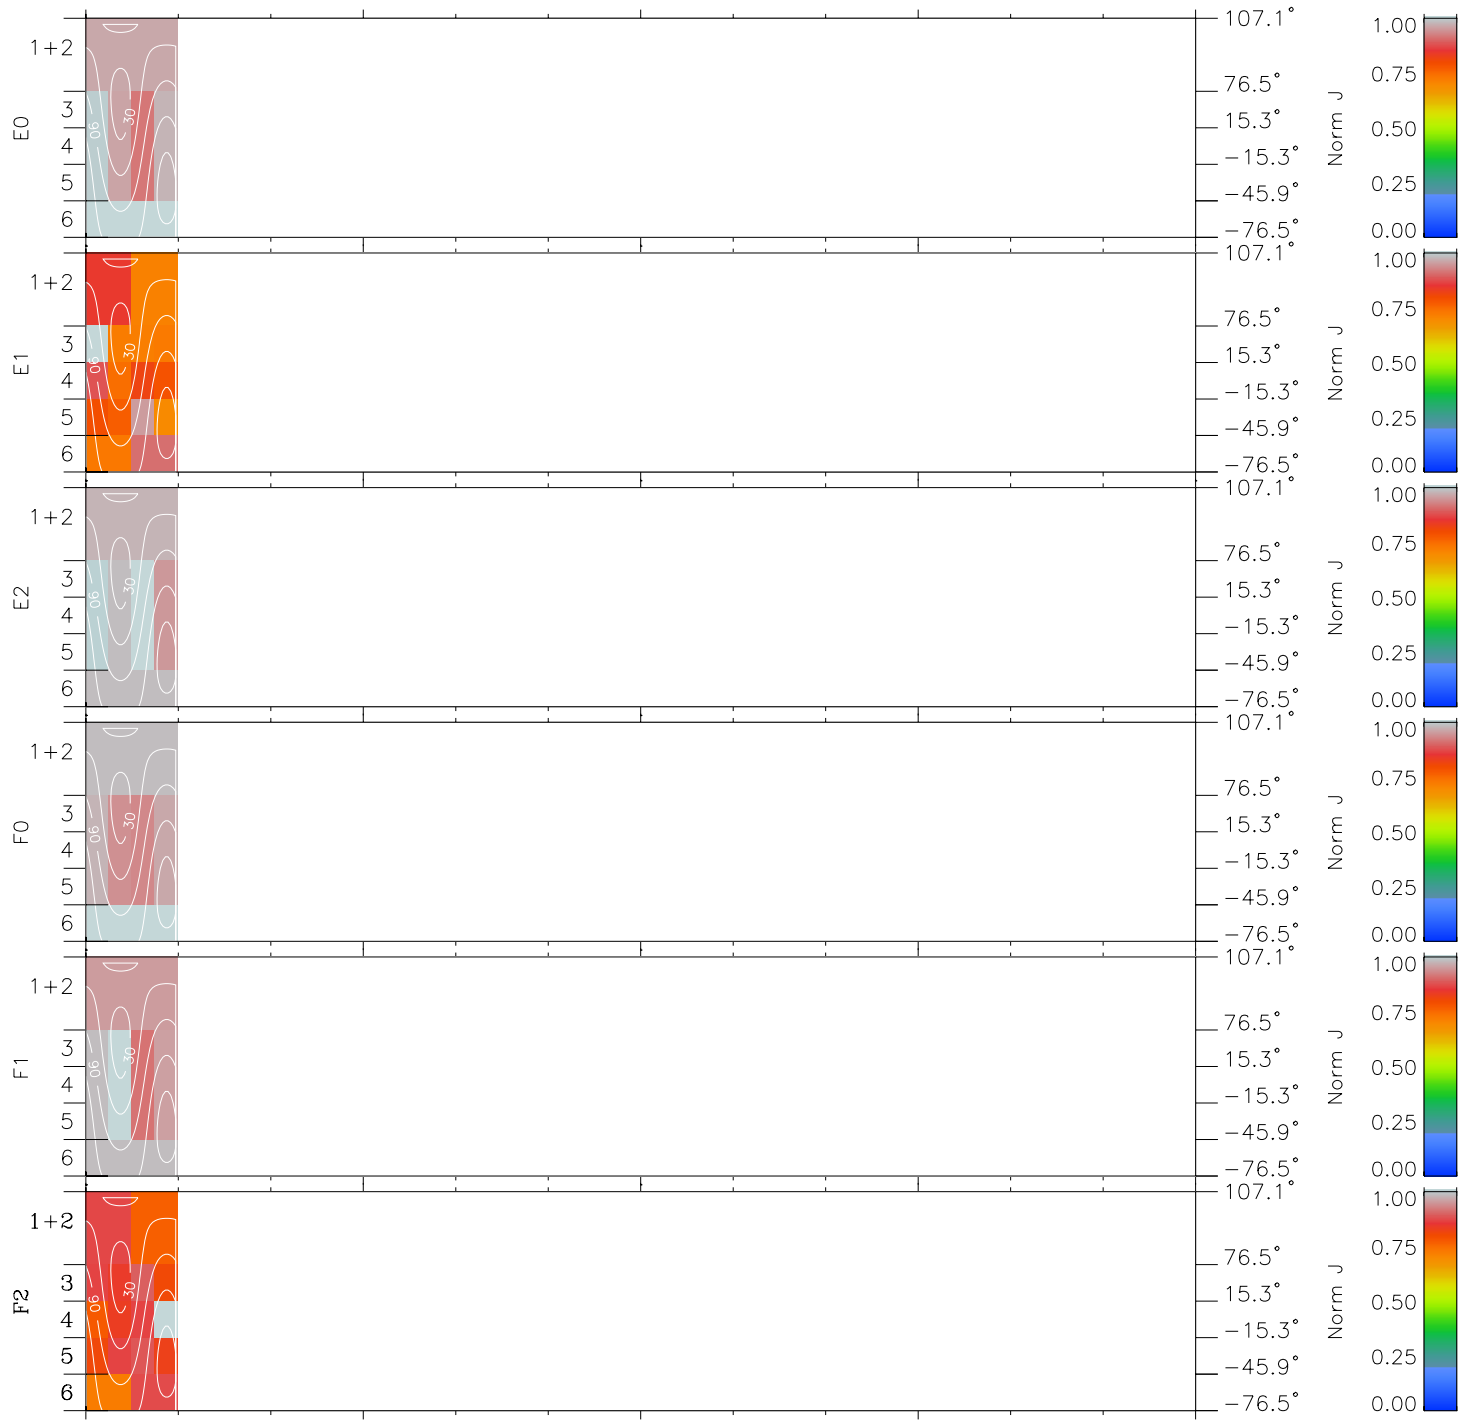

# Galileo EPD Real Time All-Sky Anisotropies 02003

Software Version: RTSKY\_NORM V 1.20  
 Data Production: 11-00-02  
 Plot Production: Fri Jan 11 08:11:22 2002  
 Color File: wondr3  
 Geofactor File: 1.1

00:00:00 2002-003	3-06	3-12	3-18	00:00:00 2002-004	
+	+	+	+	+	X JSE(R <sub>j</sub> )
40.60	39.91	39.22	38.52	37.83	Y JSE(R <sub>j</sub> )
98.42	97.65	96.89	96.12	95.36	Z JSE(R <sub>j</sub> )
3.55	3.54	3.52	3.51	3.49	

- ◇ = Jupiter look direction
- = Corotation look direction