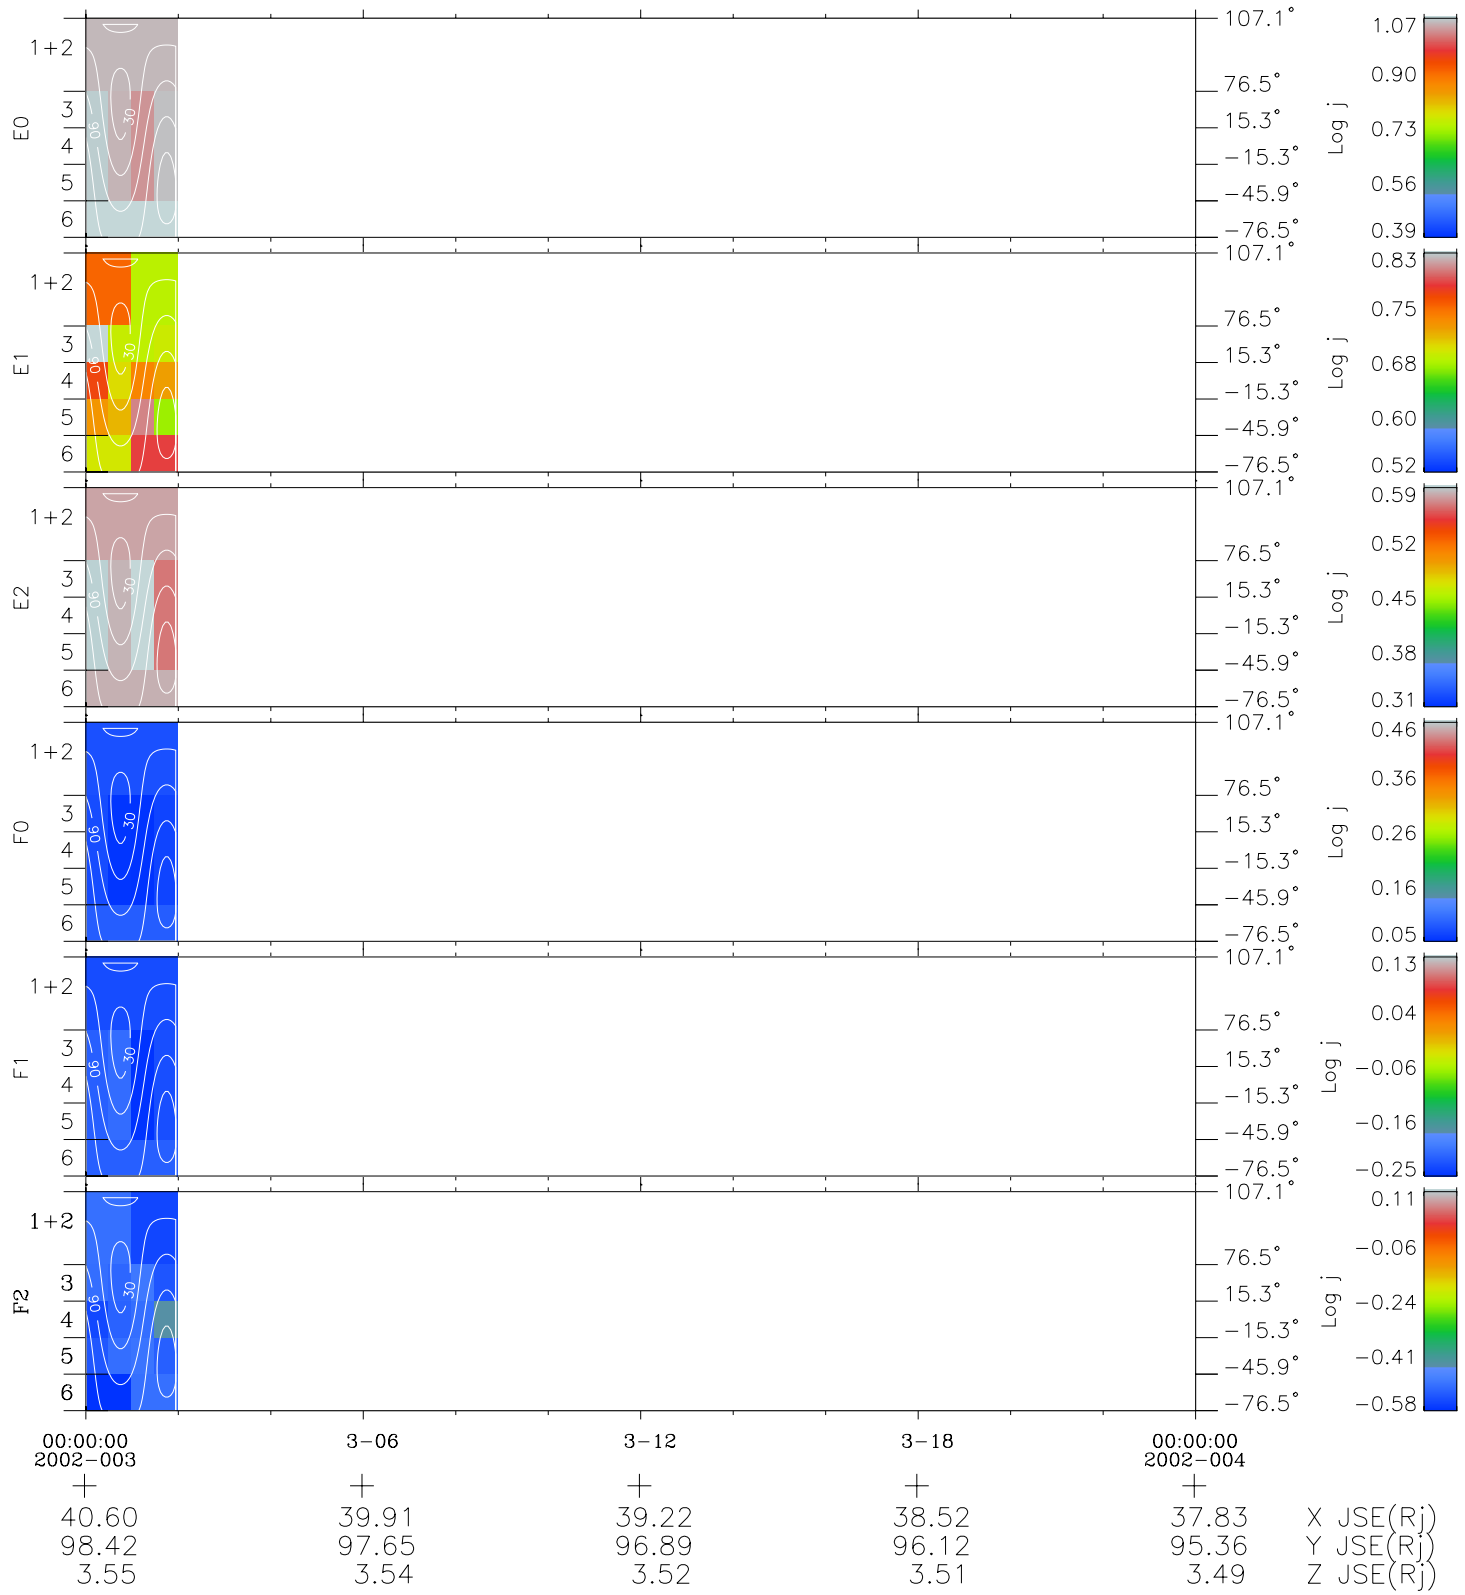

Galileo EPD Real Time All-Sky Anisotropies 02003

Software Version: RTSKY_FLUX V 1.20
 Data Production: 11-00-02
 Plot Production: Fri Jan 11 08:11:20 2002
 Color File: wondr3
 Geofactor File: 1.1

◇ = Jupiter look direction
 □ = Corotation look direction