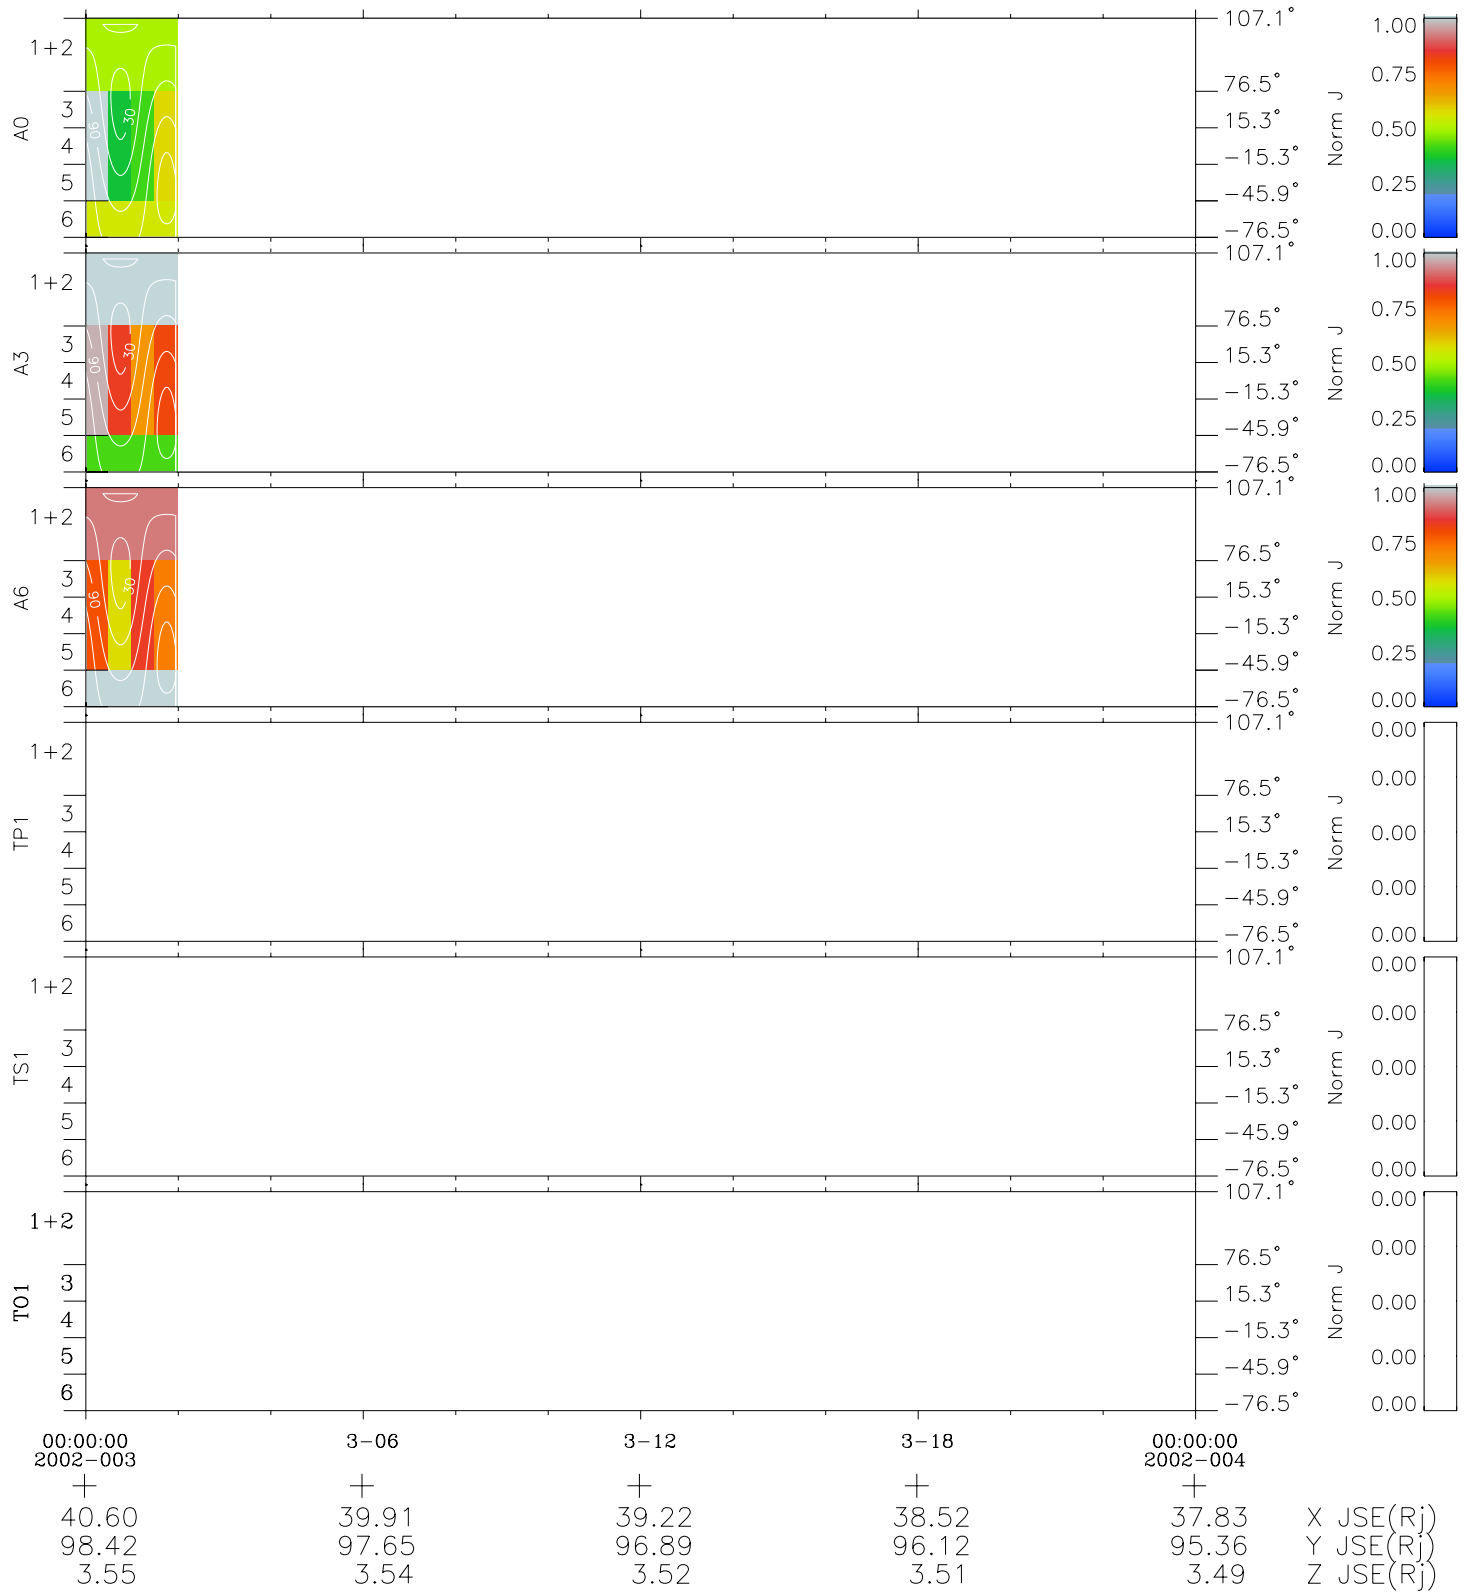

# Galileo EPD Real Time All-Sky Anisotropies 02003

Software Version: RTSKY\_NORM V 1.20  
 Data Production: 11-00-02  
 Plot Production: Fri Jan 11 08:11:21 2002  
 Color File: wondr3  
 Geofactor File: 1.1

◇ = Jupiter look direction  
 □ = Corotation look direction