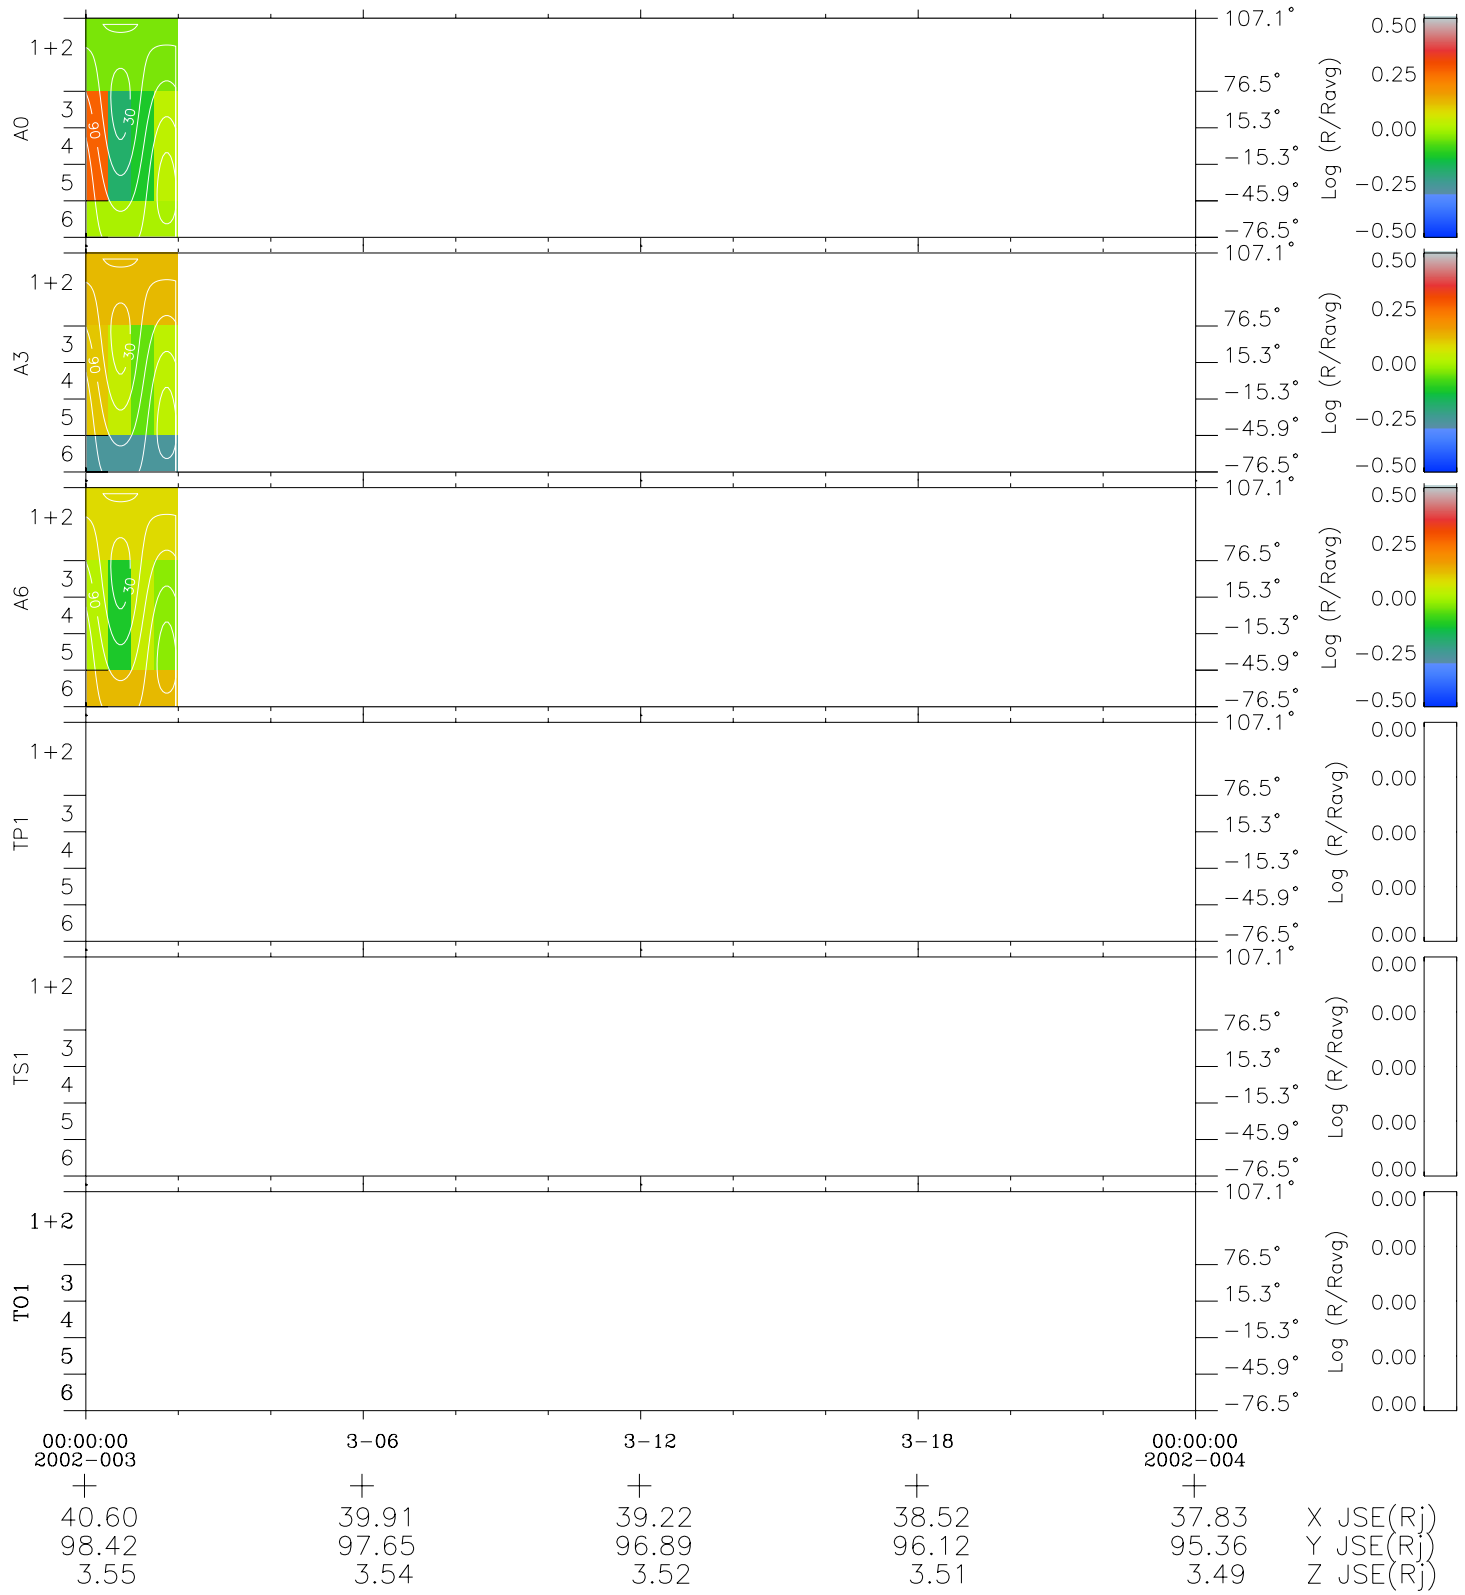

Galileo EPD Real Time All-Sky Anisotropies 02003

Software Version: RTSKY_MEAN V 1.20
Data Production: 11-00-02
Plot Production: Fri Jan 11 08:11:16 2002
Color File: wondr3
Geofactor File: 1.1

- ◇ = Jupiter look direction
- = Corotation look direction