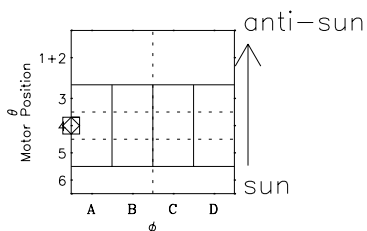

# Galileo EPD Real-Time Six-Sector 02003

Software Version: RTLINE\_R6 V 1.20  
Data Production: 11-00-02  
Plot Production: Fri Jan 11 08:11:46 2002

◇ = Jupiter look direction  
□ = Corotation look direction