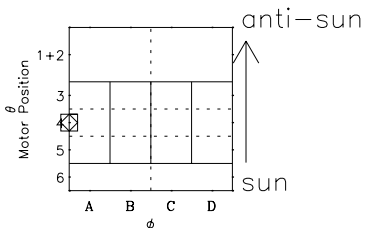

# Galileo EPD Real-Time Six-Sector 02003

Software Version: RTLINE\_R6 V 1.20  
Data Production: 11-00-02  
Plot Production: Fri Jan 11 08:11:46 2002

- ◇ = Jupiter look direction
- = Corotation look direction