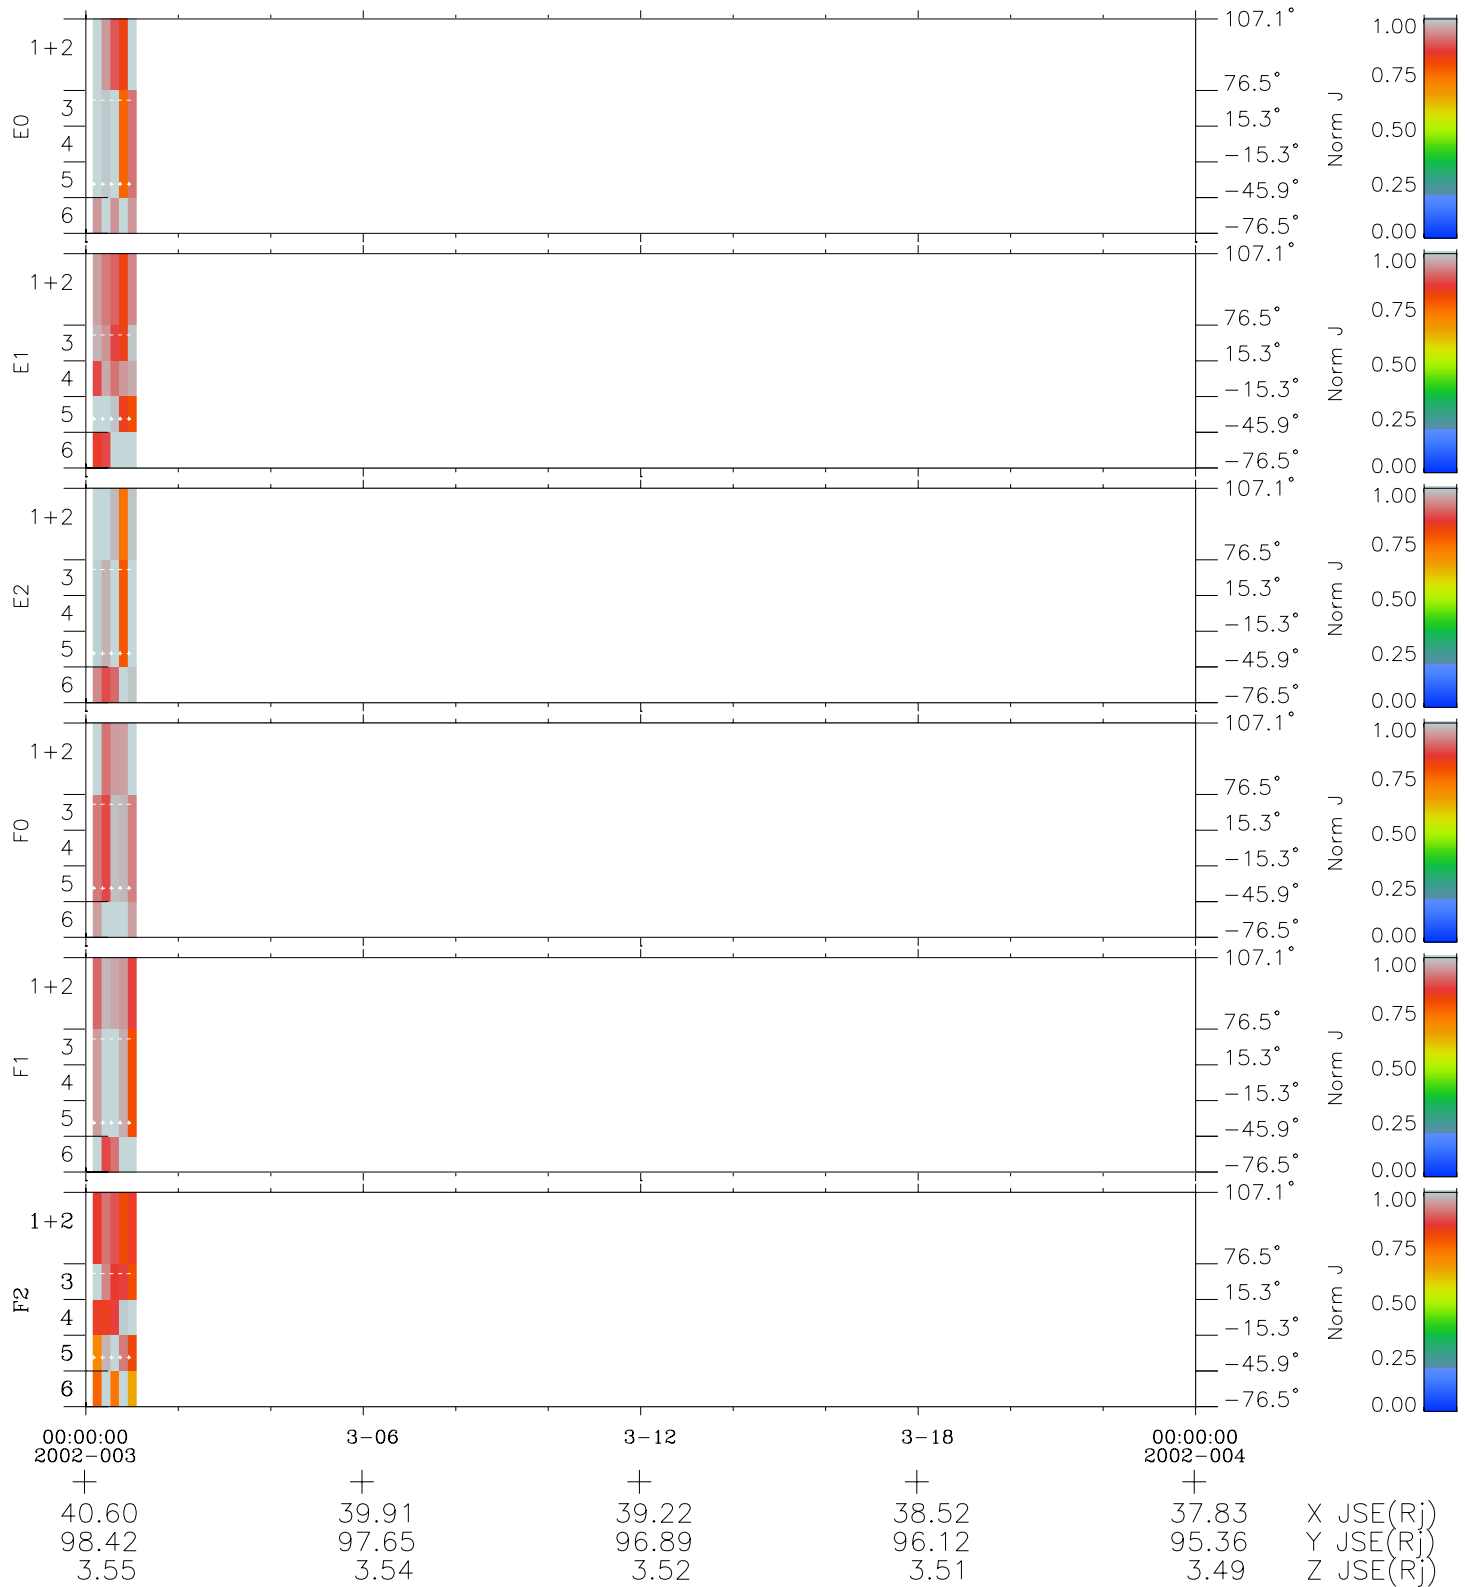

# Galileo EPD Real Elevation Anisotropies 02003

Software Version: RTELEV\_NORM V 1.20  
 Data Production: 11-00-02  
 Plot Production: Fri Jan 11 08:11:32 2002  
 Color File: wondr3  
 Geofactor File: 1.1

- ◇ = Jupiter look direction
- = Corotation look direction