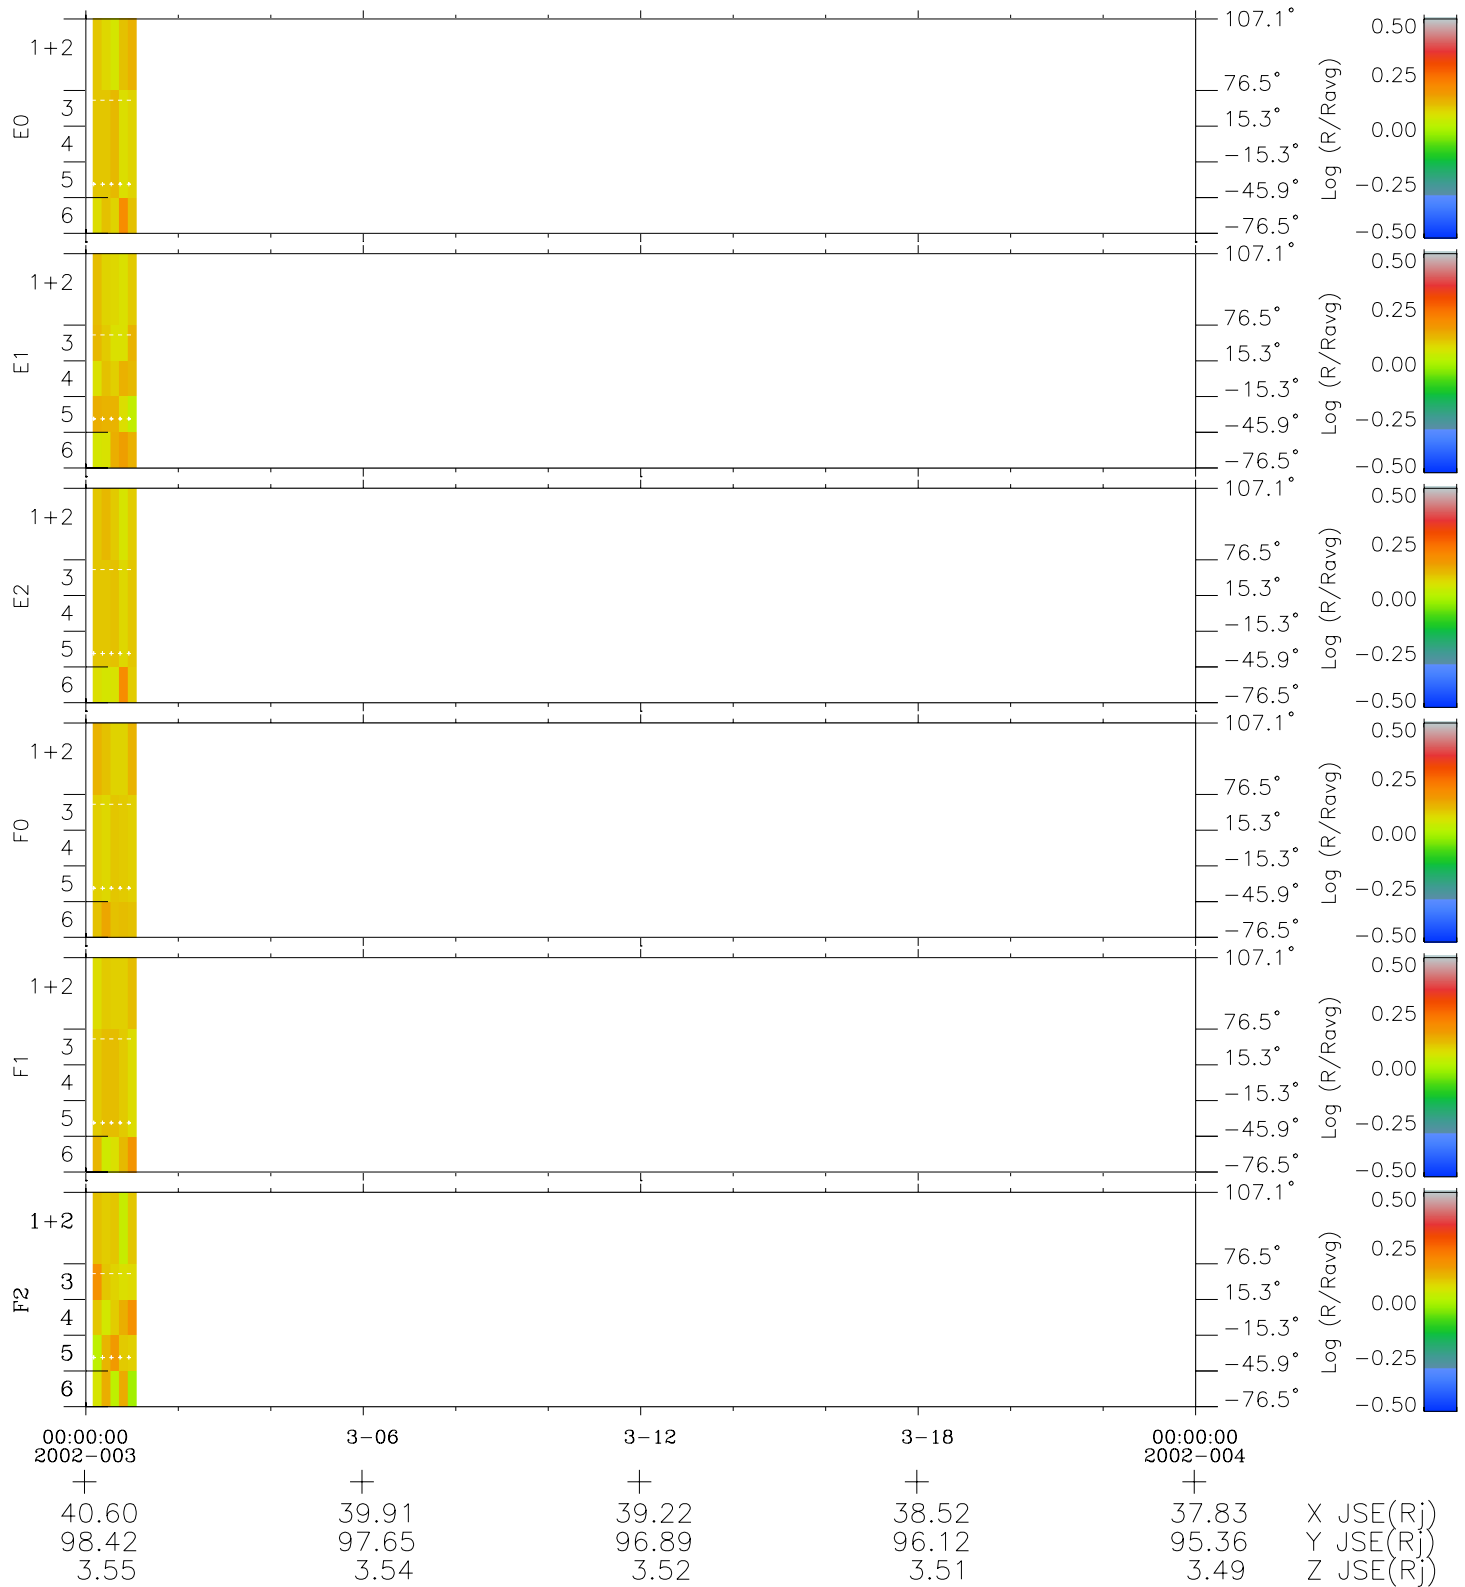

Galileo EPD Real Elevation Anisotropies 02003

Software Version: RTELEV_MEAN V 1.20
 Data Production: 11-00-02
 Plot Production: Fri Jan 11 08:11:26 2002
 Color File: wondr3
 Geofactor File: 1.1

- ◇ = Jupiter look direction
- = Corotation look direction