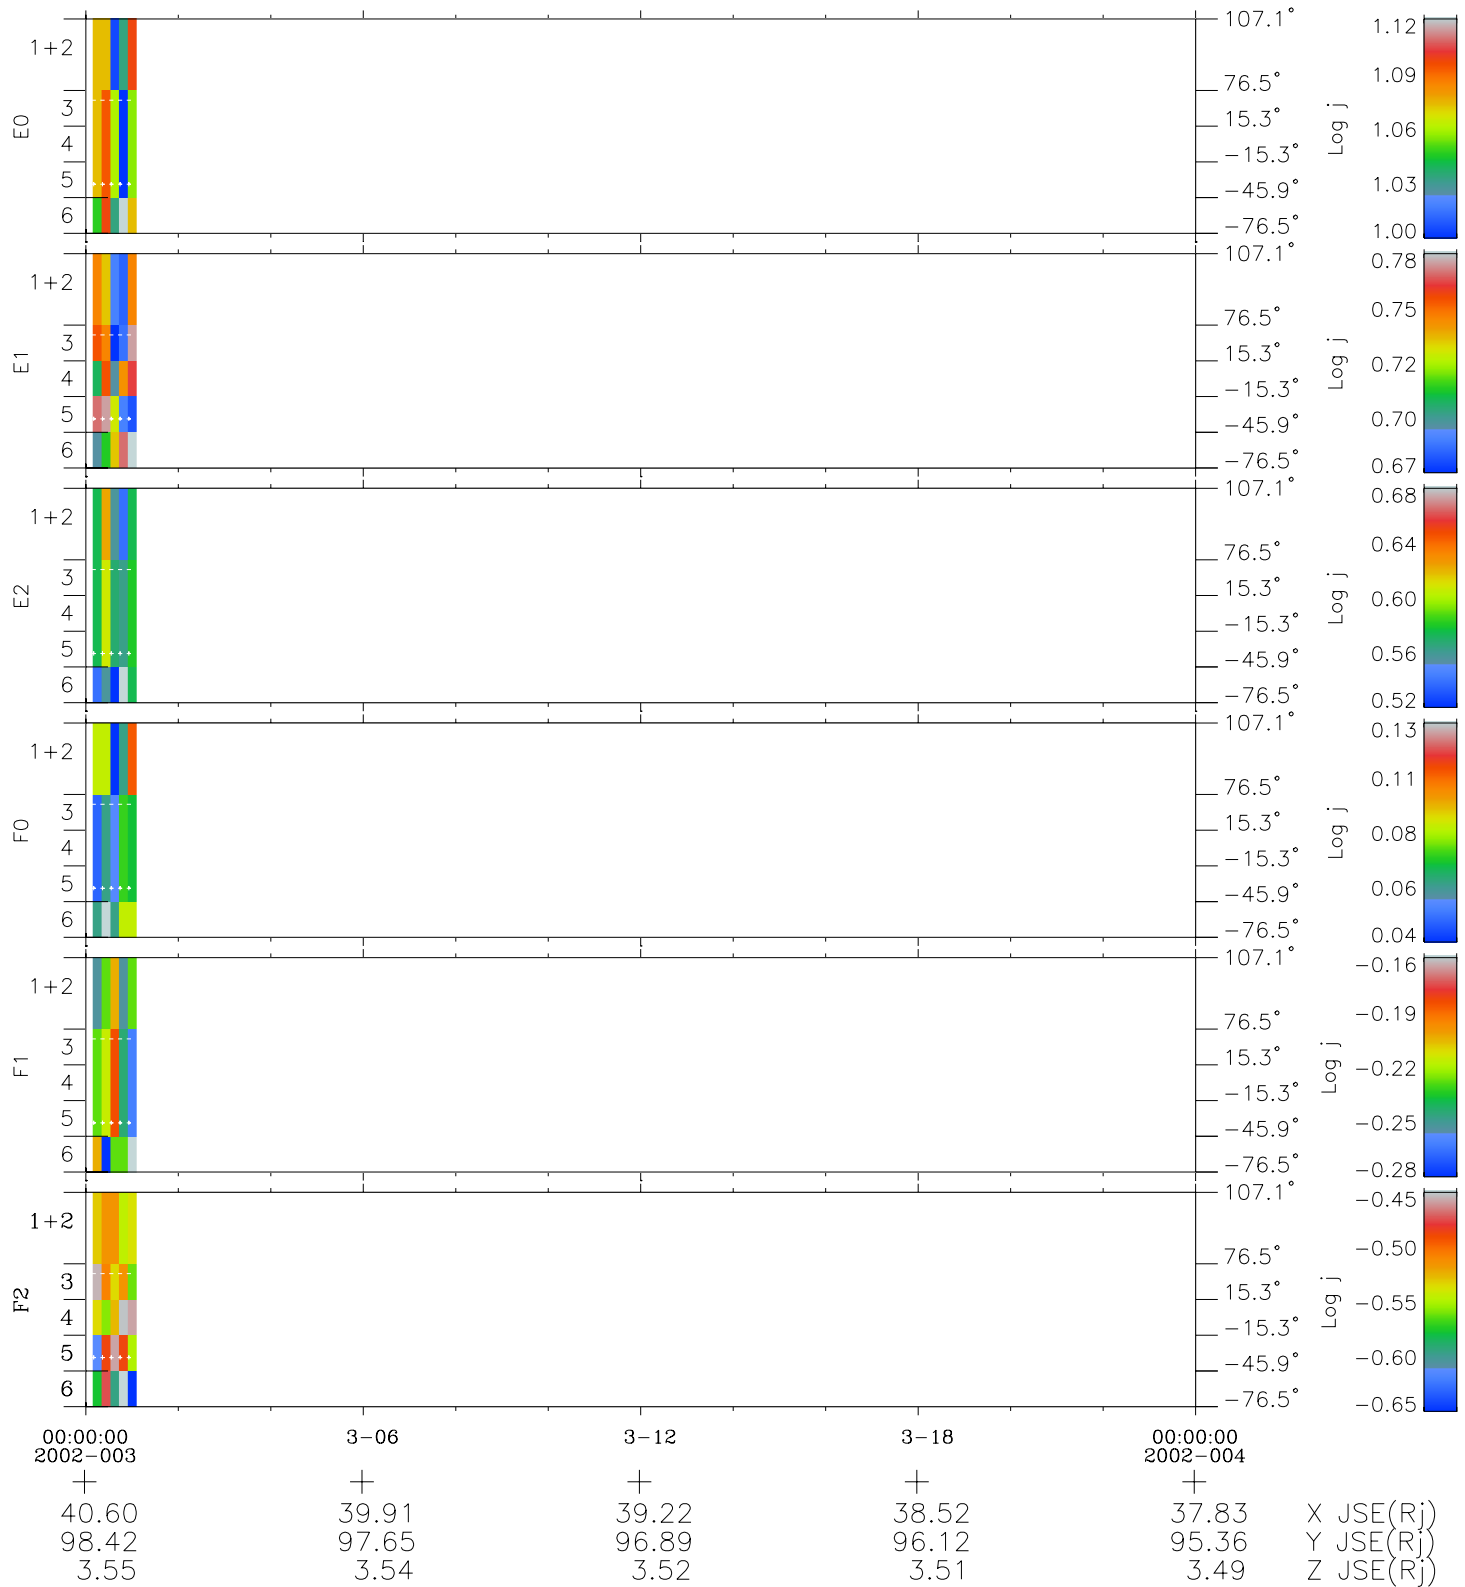

Galileo EPD Real Elevation Anisotropies 02003

Software Version: RTELEV_FLUX V 1.20
 Data Production: 11-00-02
 Plot Production: Fri Jan 11 08:11:29 2002
 Color File: wondr3
 Geofactor File: 1.1

- ◇ = Jupiter look direction
- = Corotation look direction