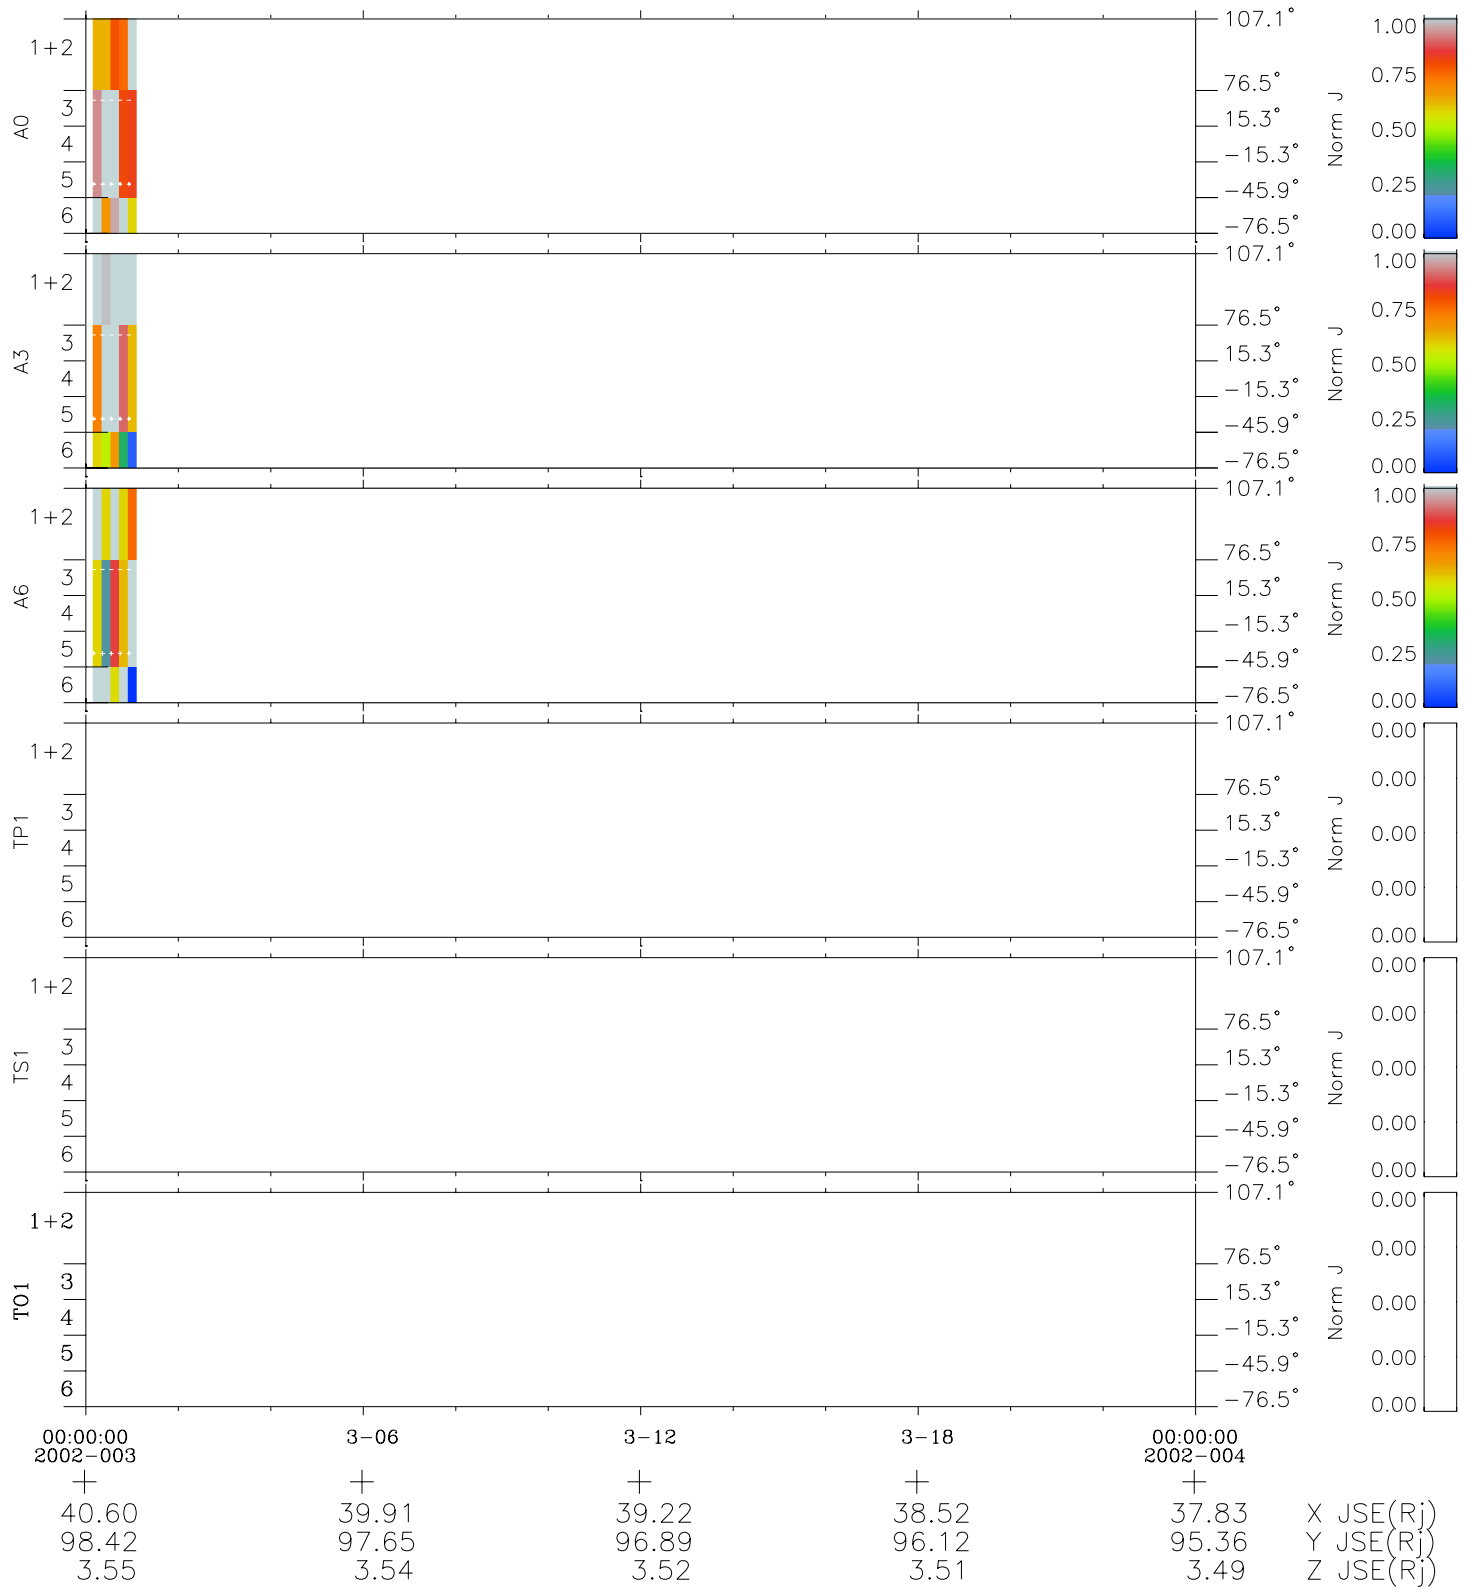

# Galileo EPD Real Elevation Anisotropies 02003

Software Version: RTELEV\_NORM V 1.20  
 Data Production: 11-00-02  
 Plot Production: Fri Jan 11 08:11:31 2002  
 Color File: wondr3  
 Geofactor File: 1.1

- ◇ = Jupiter look direction
- = Corotation look direction