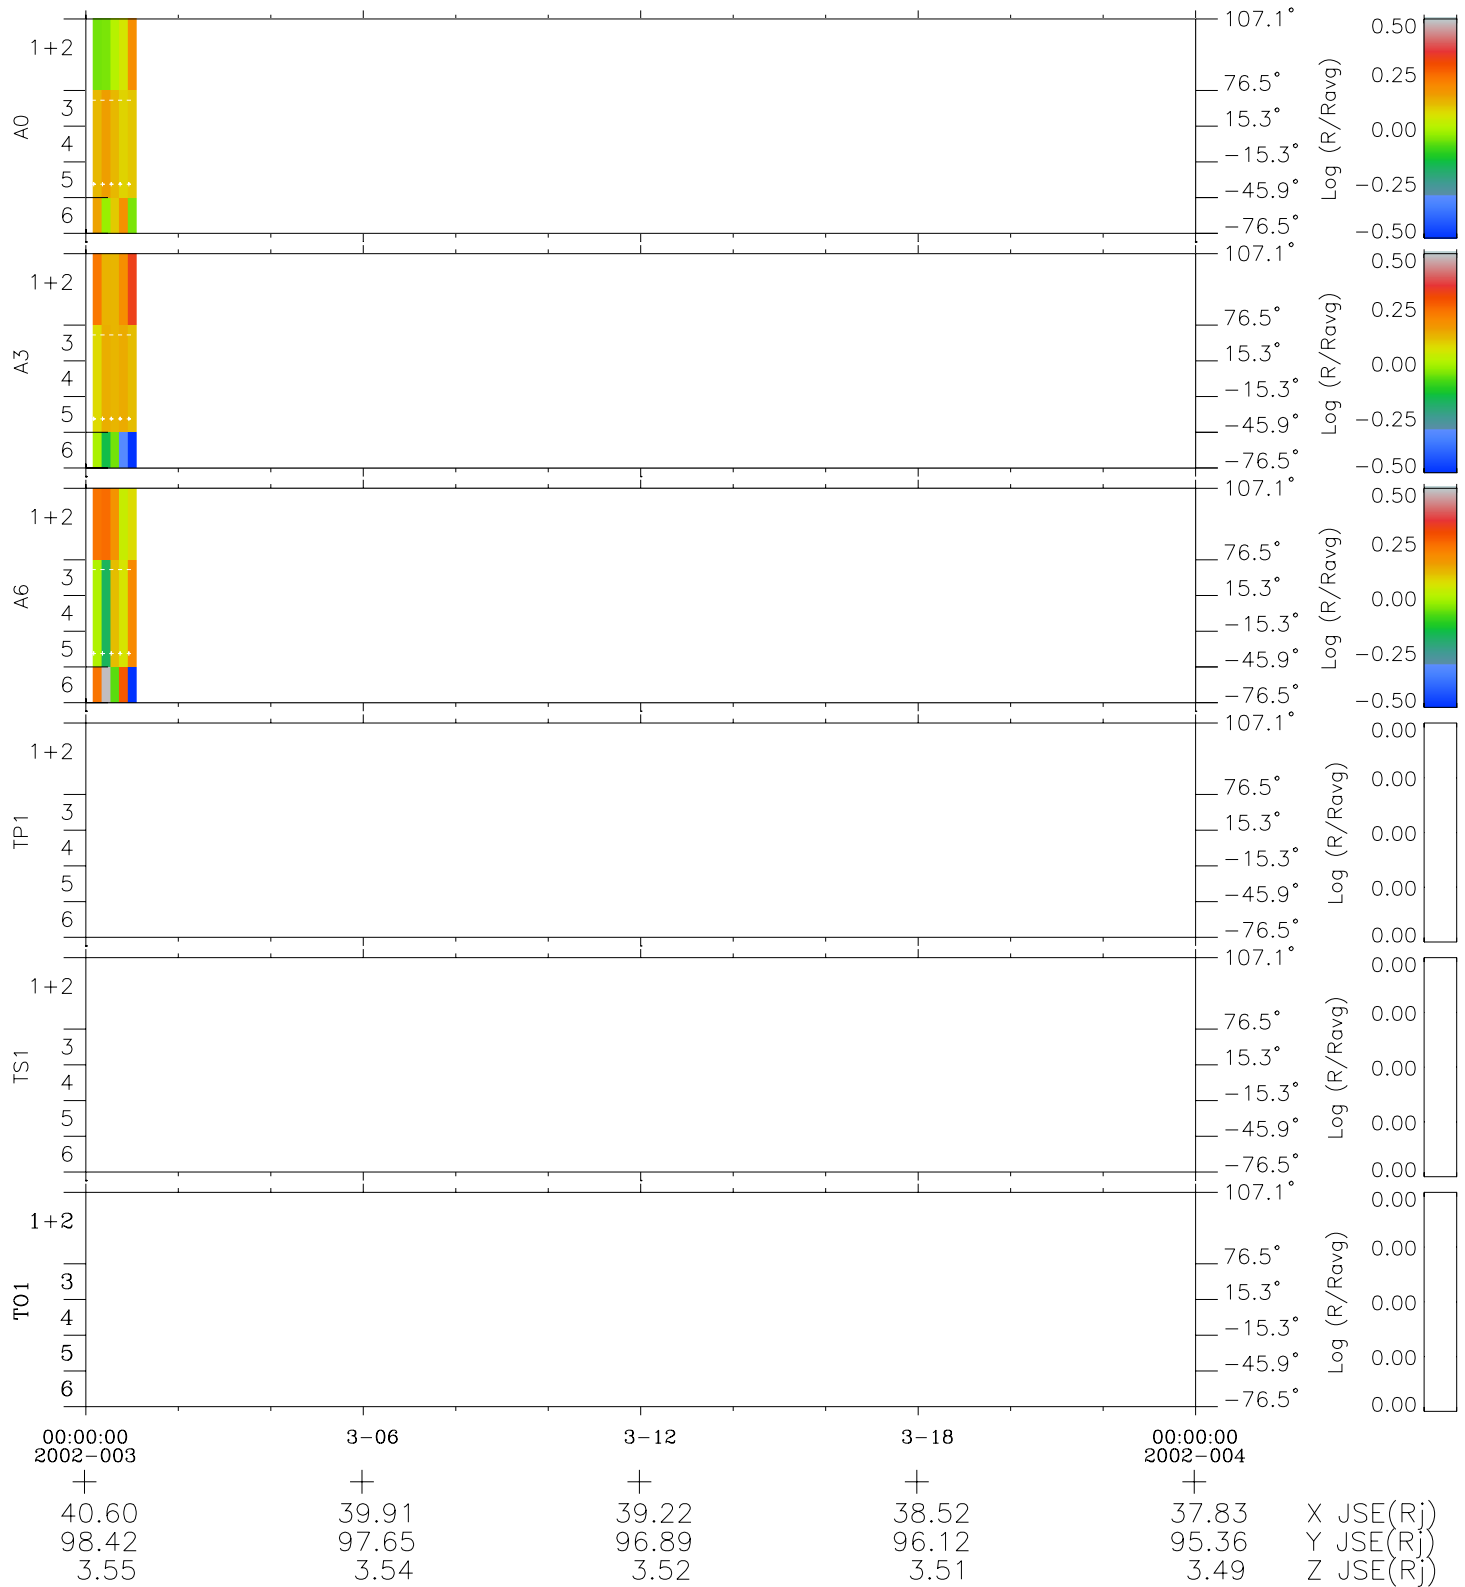

# Galileo EPD Real Elevation Anisotropies 02003

Software Version: RTELEV\_MEAN V 1.20  
 Data Production: 11-00-02  
 Plot Production: Fri Jan 11 08:11:24 2002  
 Color File: wondr3  
 Geofactor File: 1.1

- ◇ = Jupiter look direction
- = Corotation look direction