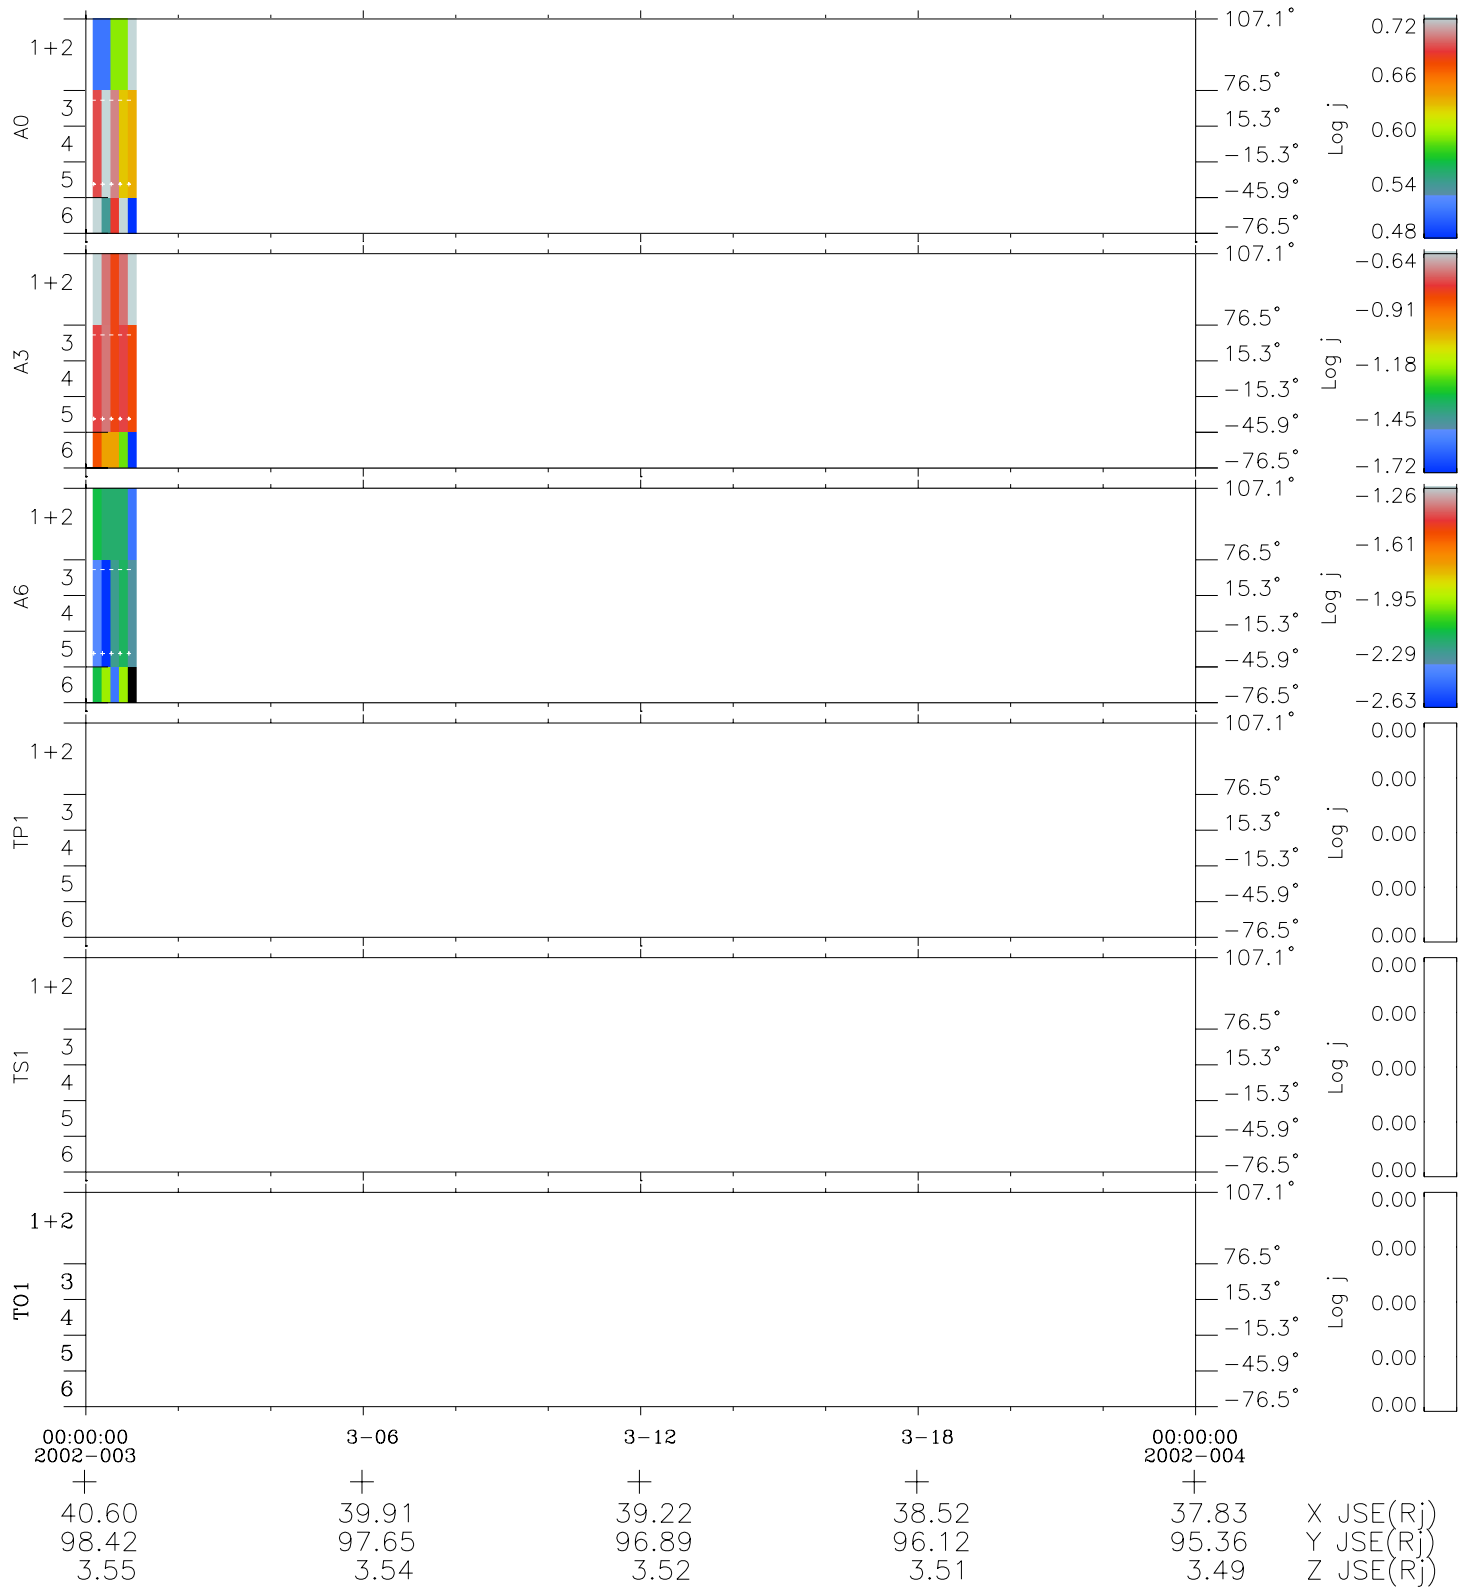

Galileo EPD Real Elevation Anisotropies 02003

Software Version: RTELEV_FLUX V 1.20
 Data Production: 11-00-02
 Plot Production: Fri Jan 11 08:11:28 2002
 Color File: wondr3
 Geofactor File: 1.1

- ◇ = Jupiter look direction
- = Corotation look direction