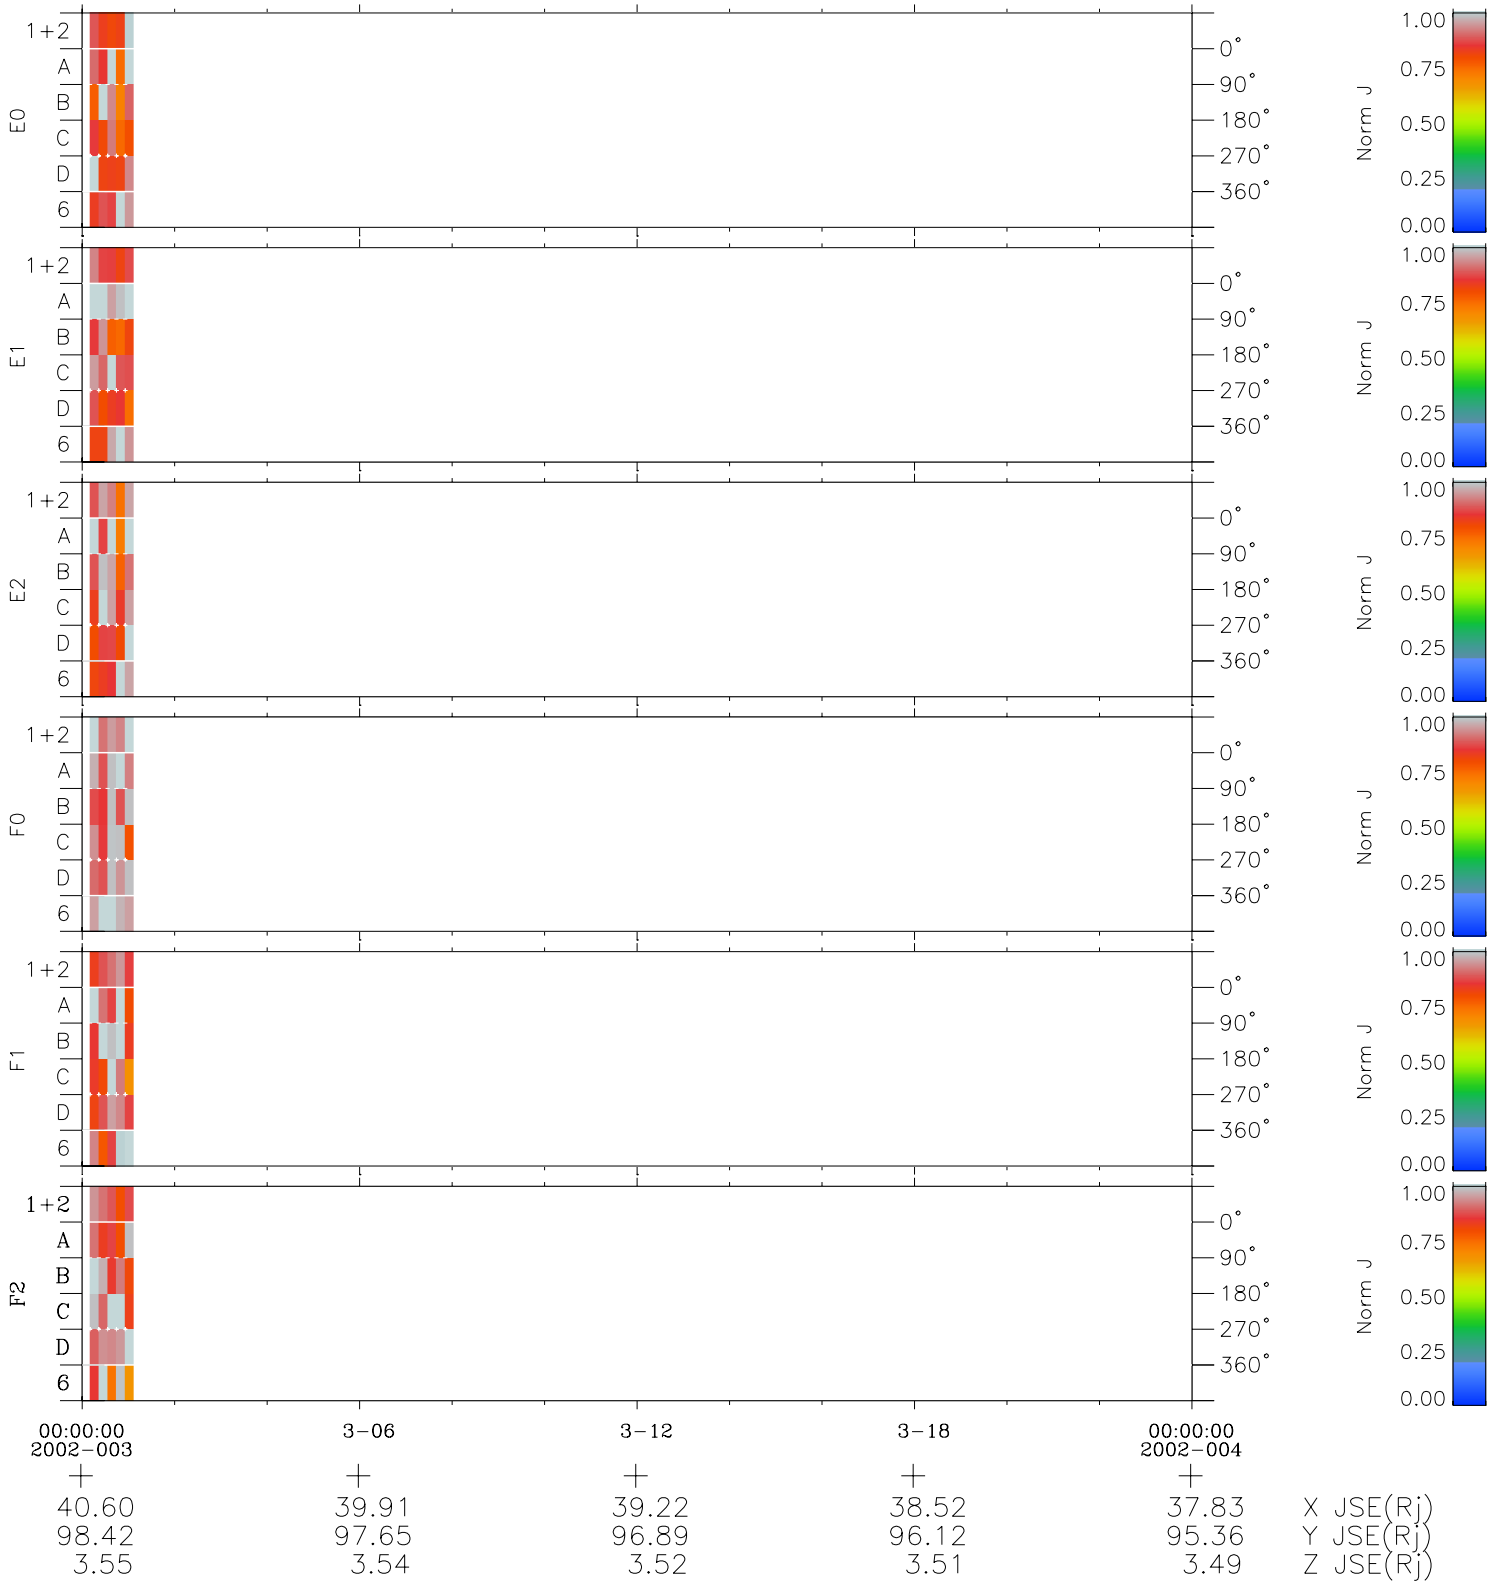

# Galileo EPD Real Time Azimuth Anisotropies 02003

Software Version: RTAZIM\_NORM V 1.20  
Data Production: 11-00-02  
Plot Production: Fri Jan 11 08:11:41 2002  
Color File: wondr3  
Geofactor File: 1.1

◇ = Jupiter look direction  
□ = Corotation look direction