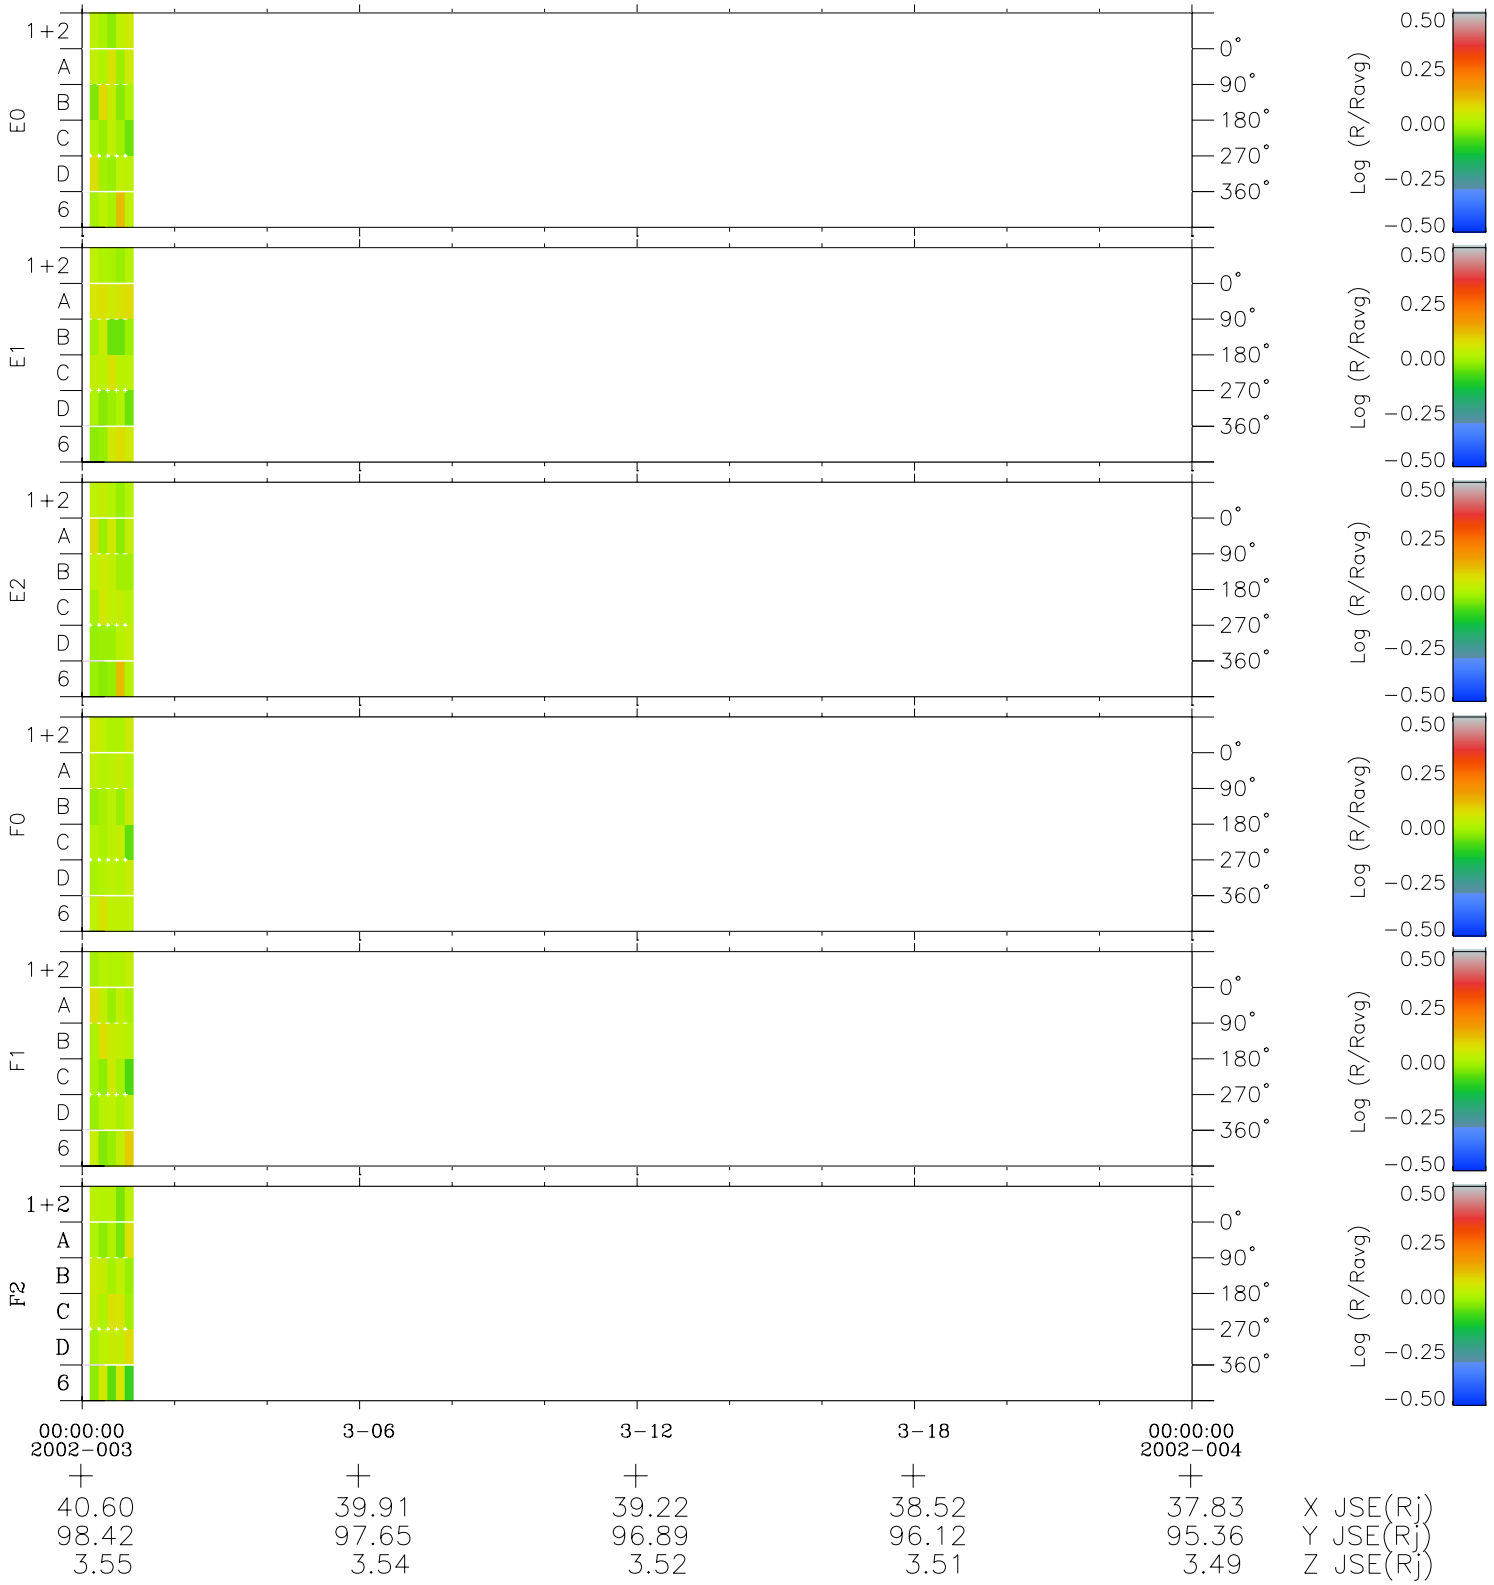

Galileo EPD Real Time Azimuth Anisotropies 02003

Software Version: RTAZIM_MEAN V 1.20
 Data Production: 11-00-02
 Plot Production: Fri Jan 11 08:11:35 2002
 Color File: wondr3
 Geofactor File: 1.1

◇ = Jupiter look direction
 □ = Corotation look direction