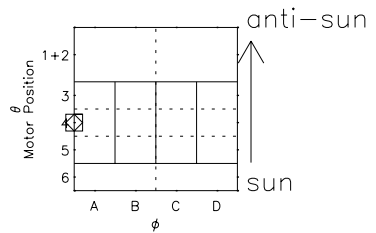

Galileo EPD Real Time Azimuth Anisotropies 02003

Software Version: RTAZIM_MEAN V 1.20
 Data Production: 11-00-02
 Plot Production: Fri Jan 11 08:11:35 2002
 Color File: wondr3
 Geofactor File: 1.1

◇ = Jupiter look direction
 □ = Corotation look direction