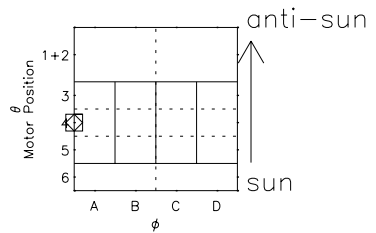

Galileo EPD Real Time Azimuth Anisotropies 02003

Software Version: RTAZIM_FLUX V 1.20
Data Production: 11-00-02
Plot Production: Fri Jan 11 08:11:38 2002
Color File: wondr3
Geofactor File: 1.1

◇ = Jupiter look direction
□ = Corotation look direction