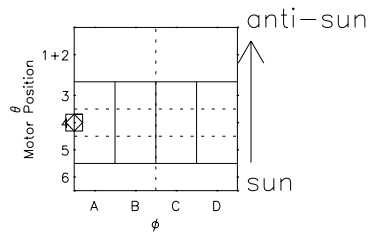

Galileo EPD Real Time Azimuth Anisotropies 02003

Software Version: RTAZIM_MEAN V 1.20
 Data Production: 11-00-02
 Plot Production: Fri Jan 11 08:11:34 2002
 Color File: wondr3
 Geofactor File: 1.1

◇ = Jupiter look direction
 □ = Corotation look direction