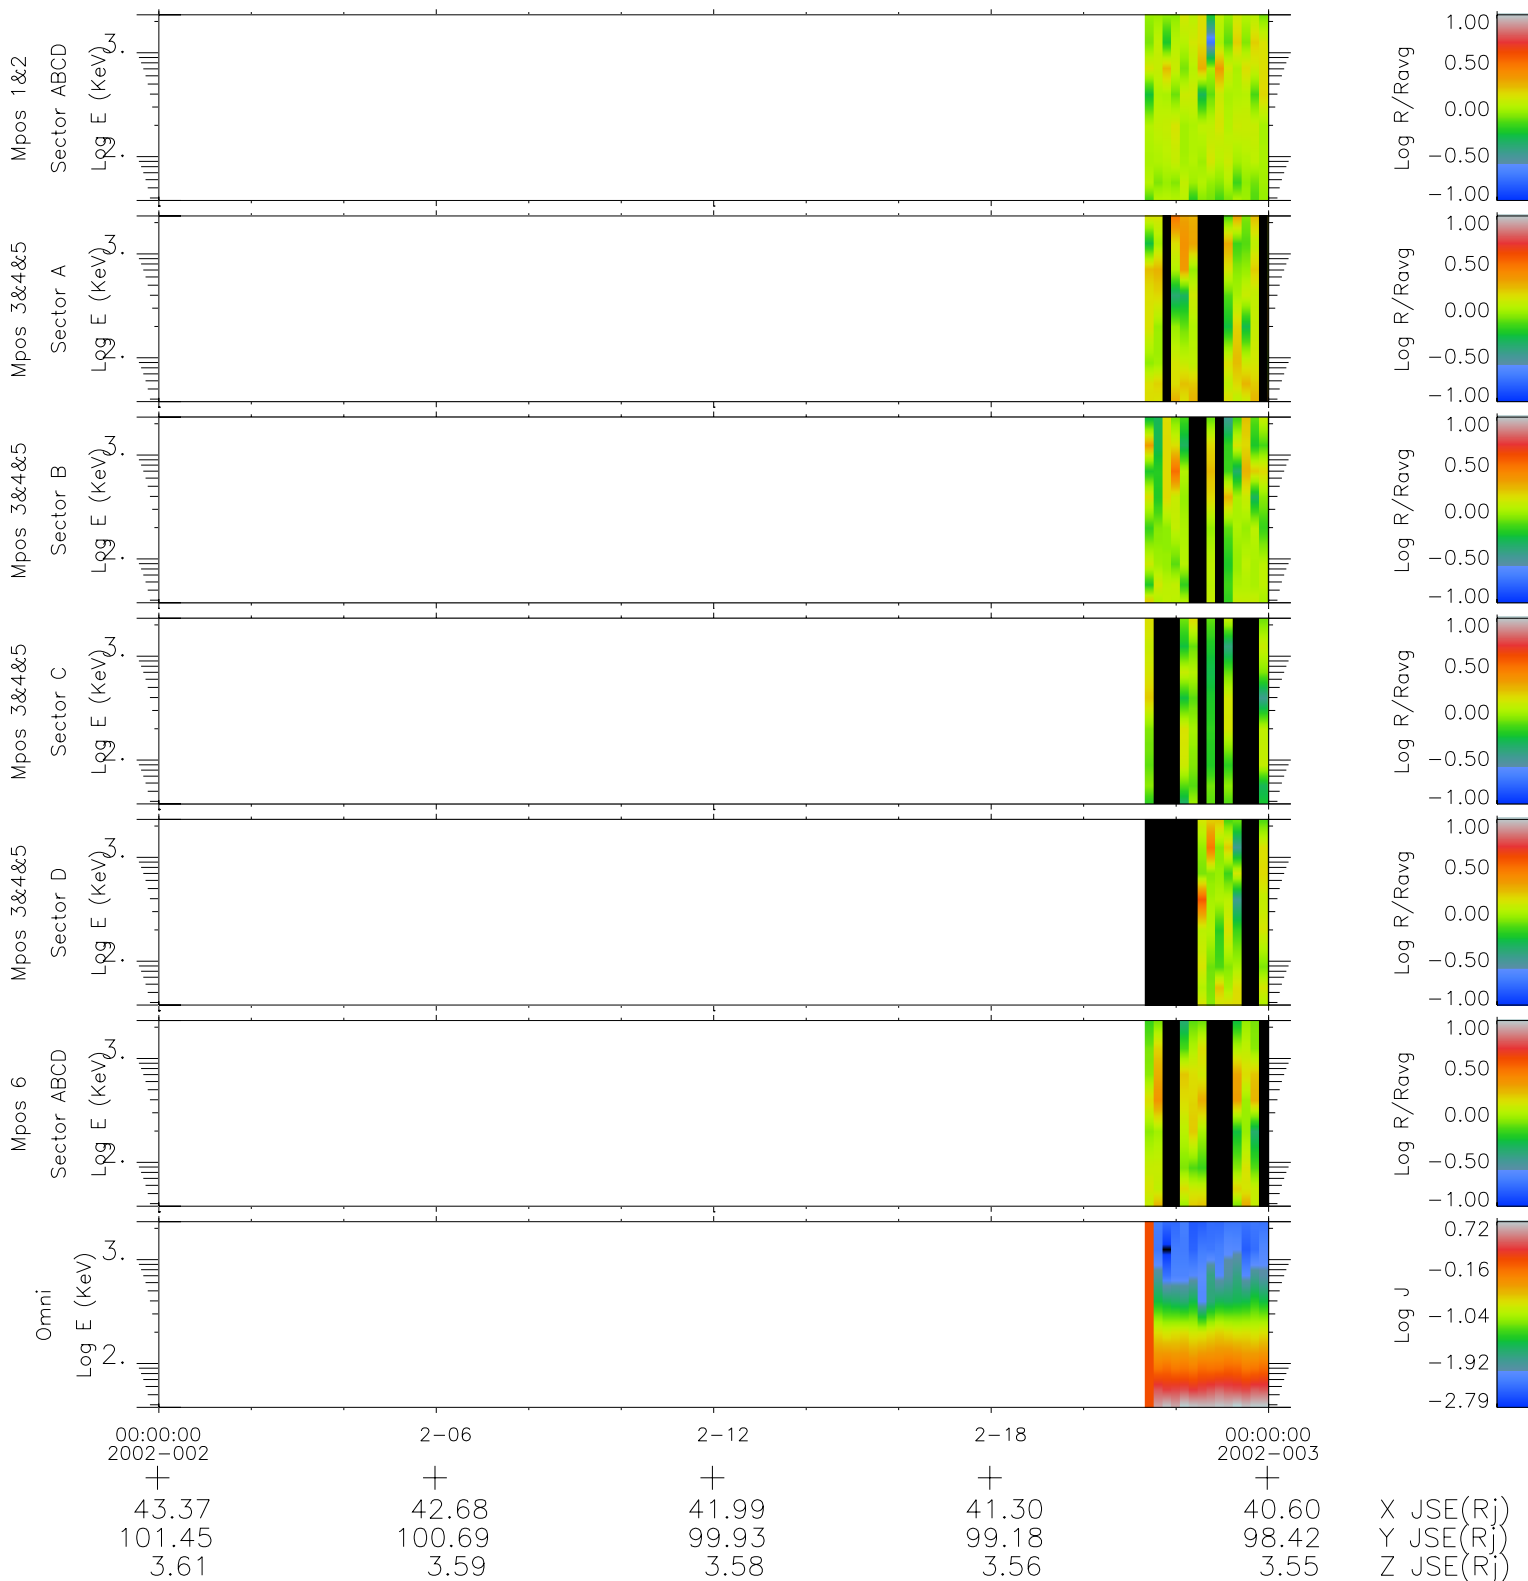

Galileo EPD Real Time R6 Ions Spectra 02002

Software Version: RTSPEC_R6 V 1.20
Data Production: 11-00-02
Plot Production: Fri Jan 11 07:59:50 2002
Color File: wondr3
Geofactor File: 1.1

- ◇ = Jupiter look direction
- = Corotation look direction