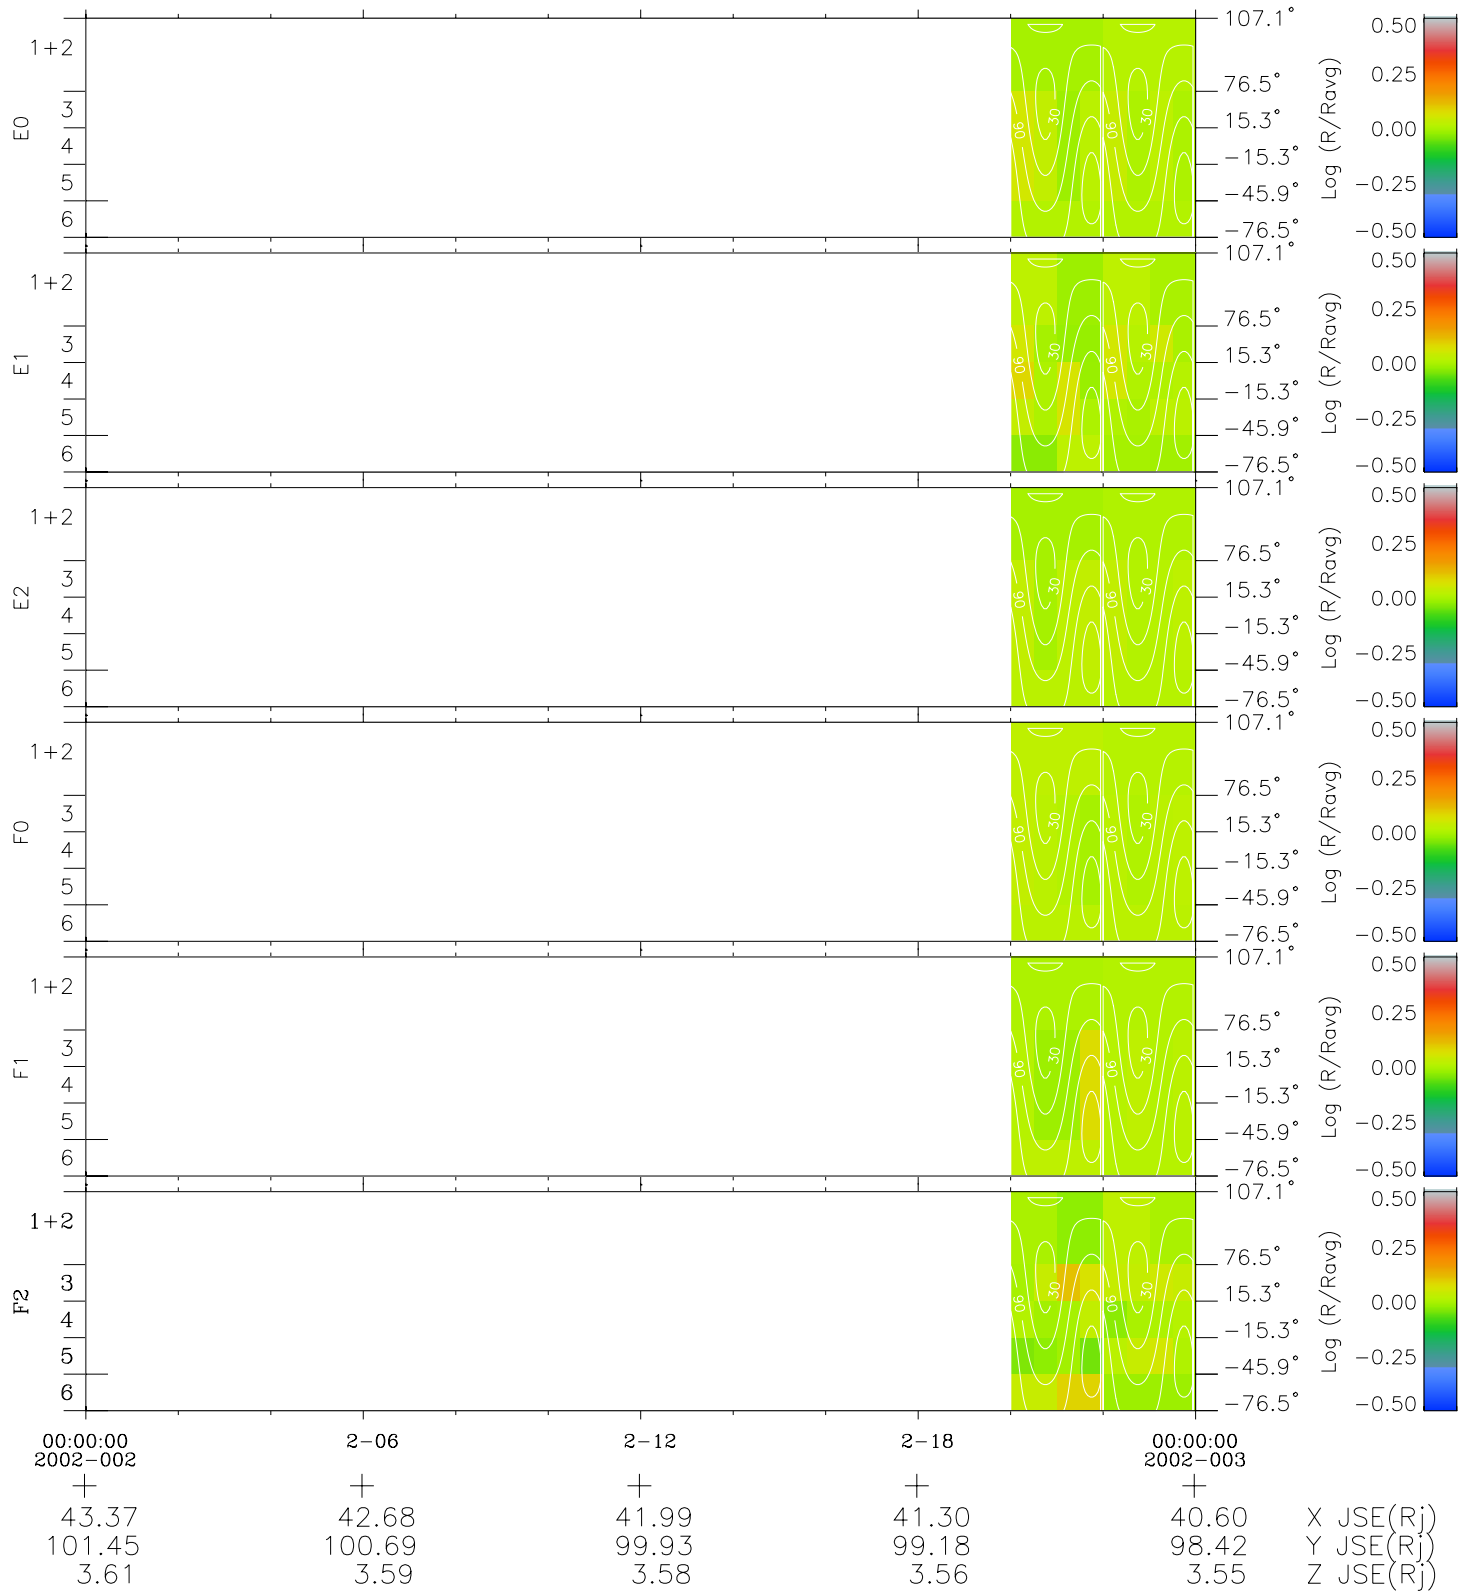

Galileo EPD Real Time All-Sky Anisotropies 02002

Software Version: RTSKY_MEAN V 1.20
 Data Production: 11-00-02
 Plot Production: Fri Jan 11 08:00:02 2002
 Color File: wondr3
 Geofactor File: 1.1

- ◇ = Jupiter look direction
- = Corotation look direction