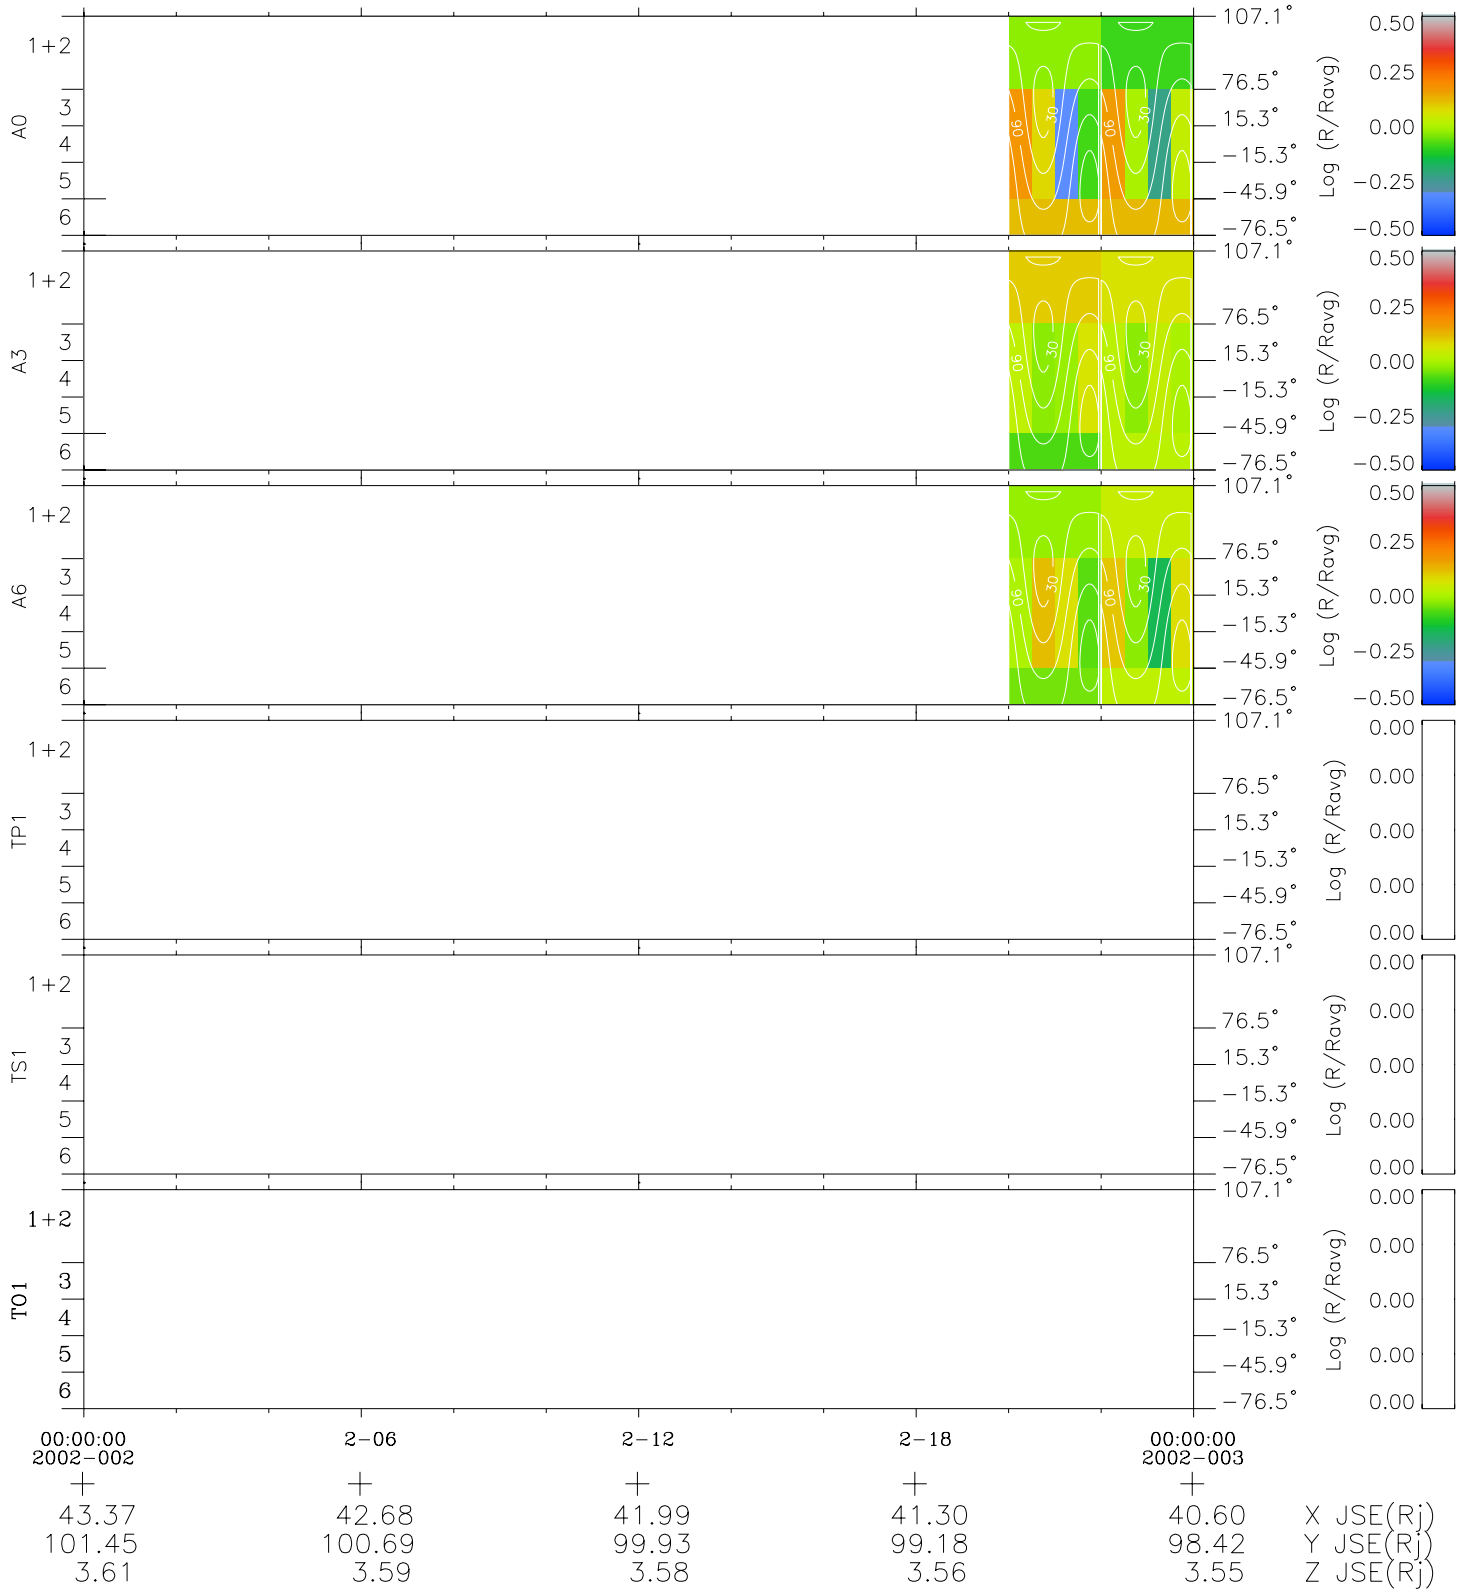

# Galileo EPD Real Time All-Sky Anisotropies 02002

Software Version: RTSKY\_MEAN V 1.20  
Data Production: 11-00-02  
Plot Production: Fri Jan 11 08:00:01 2002  
Color File: wondr3  
Geofactor File: 1.1

- ◇ = Jupiter look direction
- = Corotation look direction