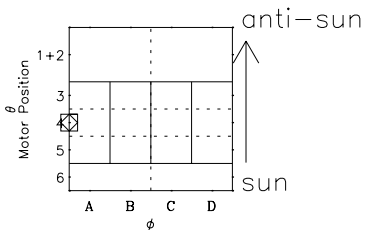

Galileo EPD Real-Time Six-Sector 02002

Software Version: RTLINE_R6 V 1.20
Data Production: 11-00-02
Plot Production: Fri Jan 11 08:00:40 2002

◇ = Jupiter look direction
□ = Corotation look direction