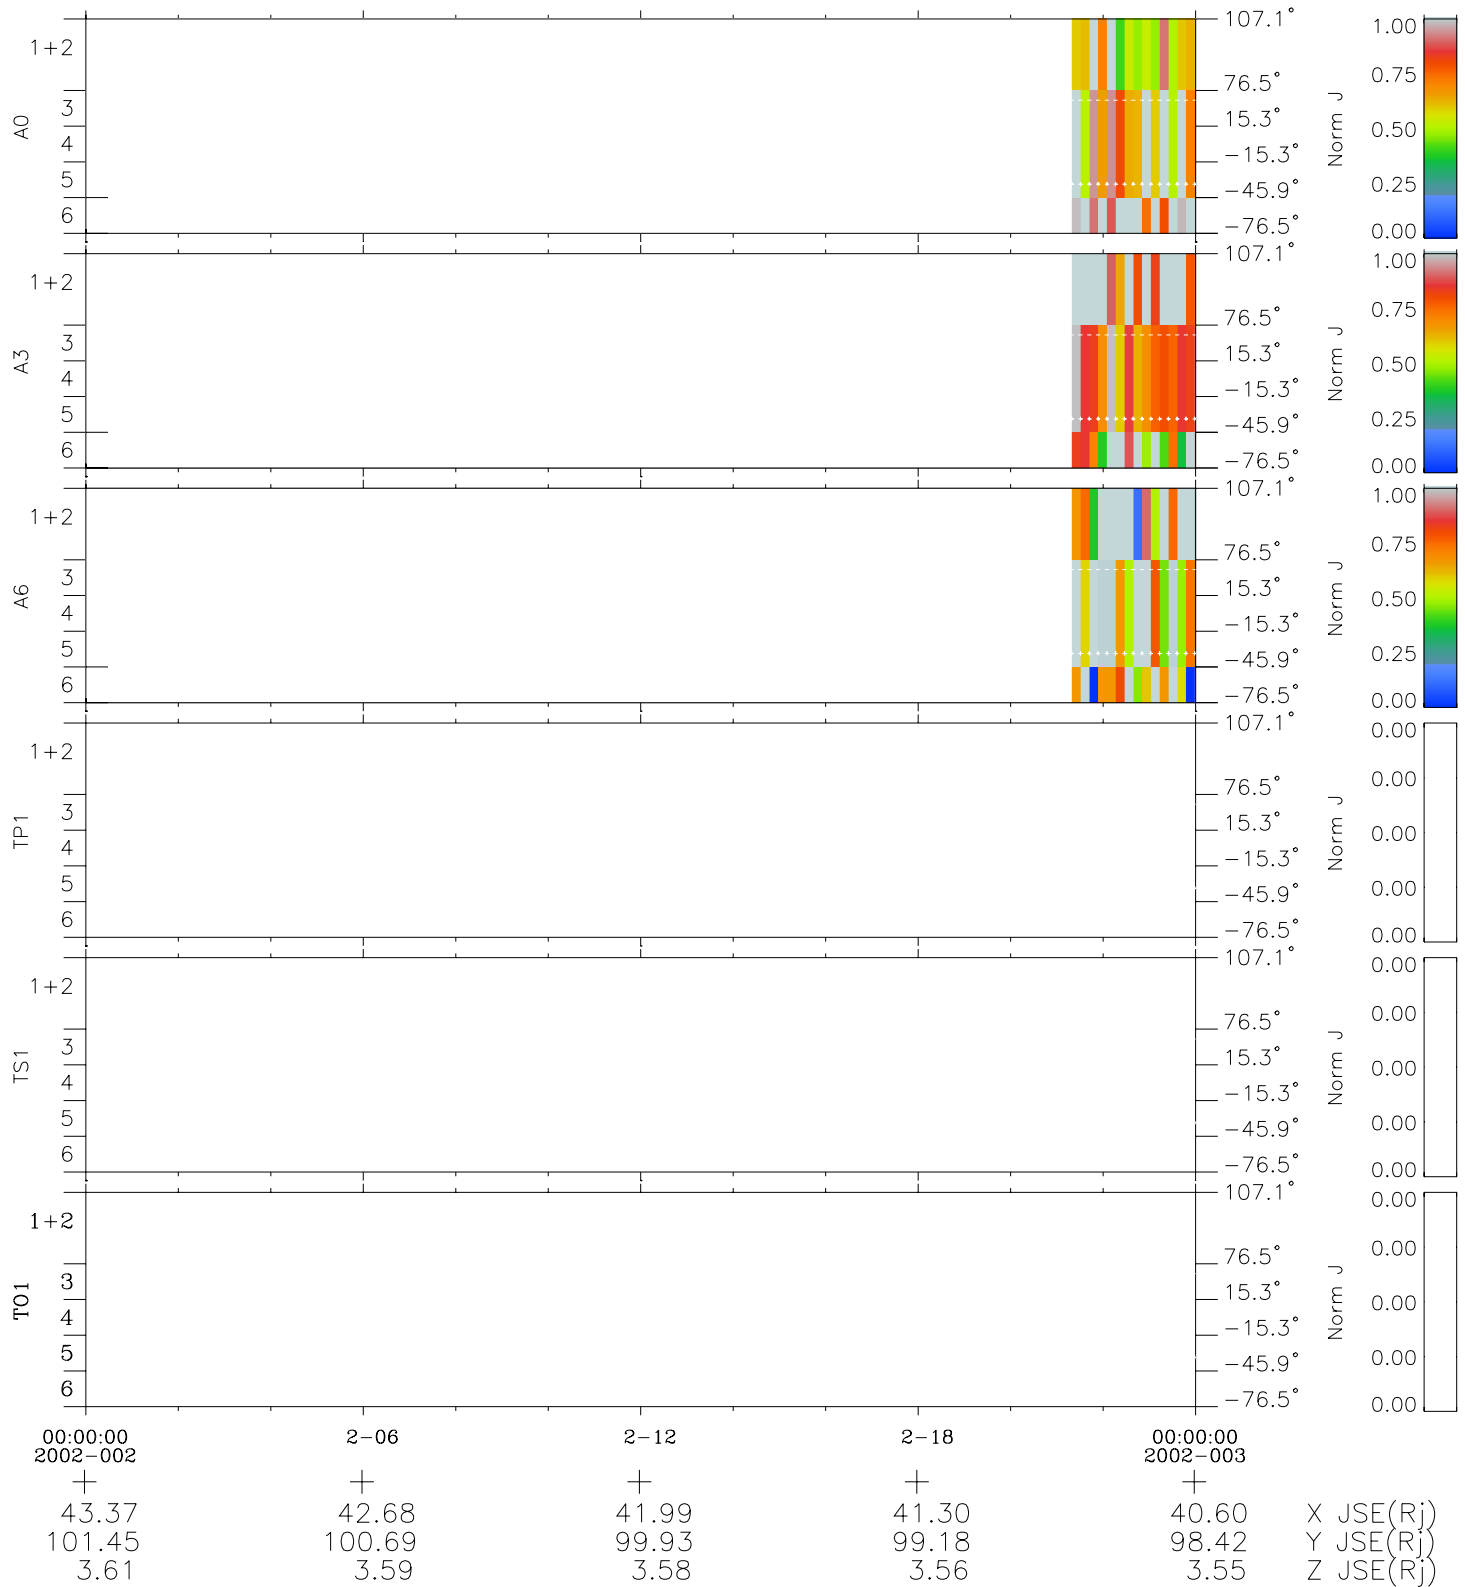

Galileo EPD Real Elevation Anisotropies 02002

Software Version: RTELEV_NORM V 1.20
 Data Production: 11-00-02
 Plot Production: Fri Jan 11 08:00:21 2002
 Color File: wondr3
 Geofactor File: 1.1

- ◇ = Jupiter look direction
- = Corotation look direction