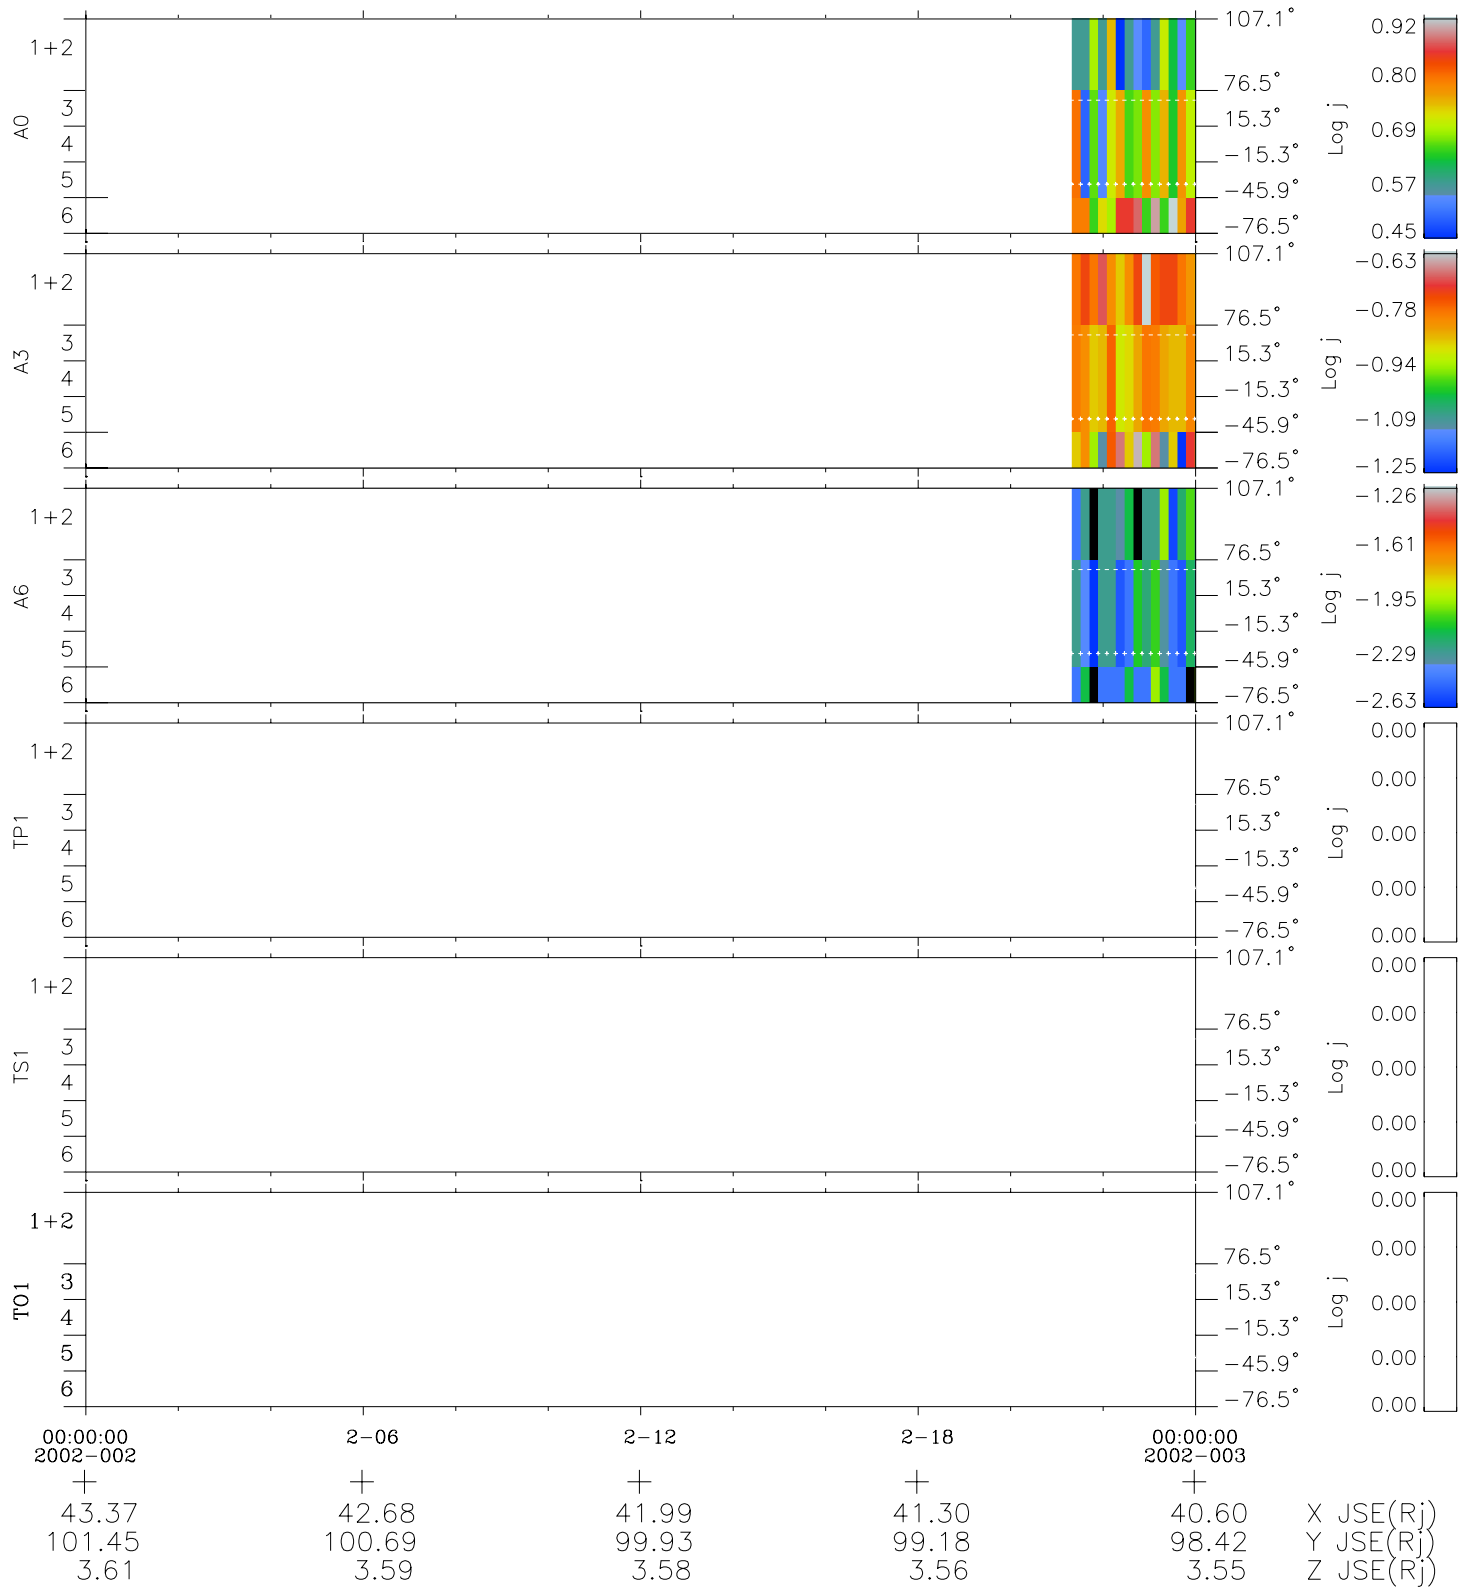

# Galileo EPD Real Elevation Anisotropies 02002

Software Version: RTELEV\_FLUX V 1.20  
 Data Production: 11-00-02  
 Plot Production: Fri Jan 11 08:00:17 2002  
 Color File: wondr3  
 Geofactor File: 1.1

- ◇ = Jupiter look direction
- = Corotation look direction