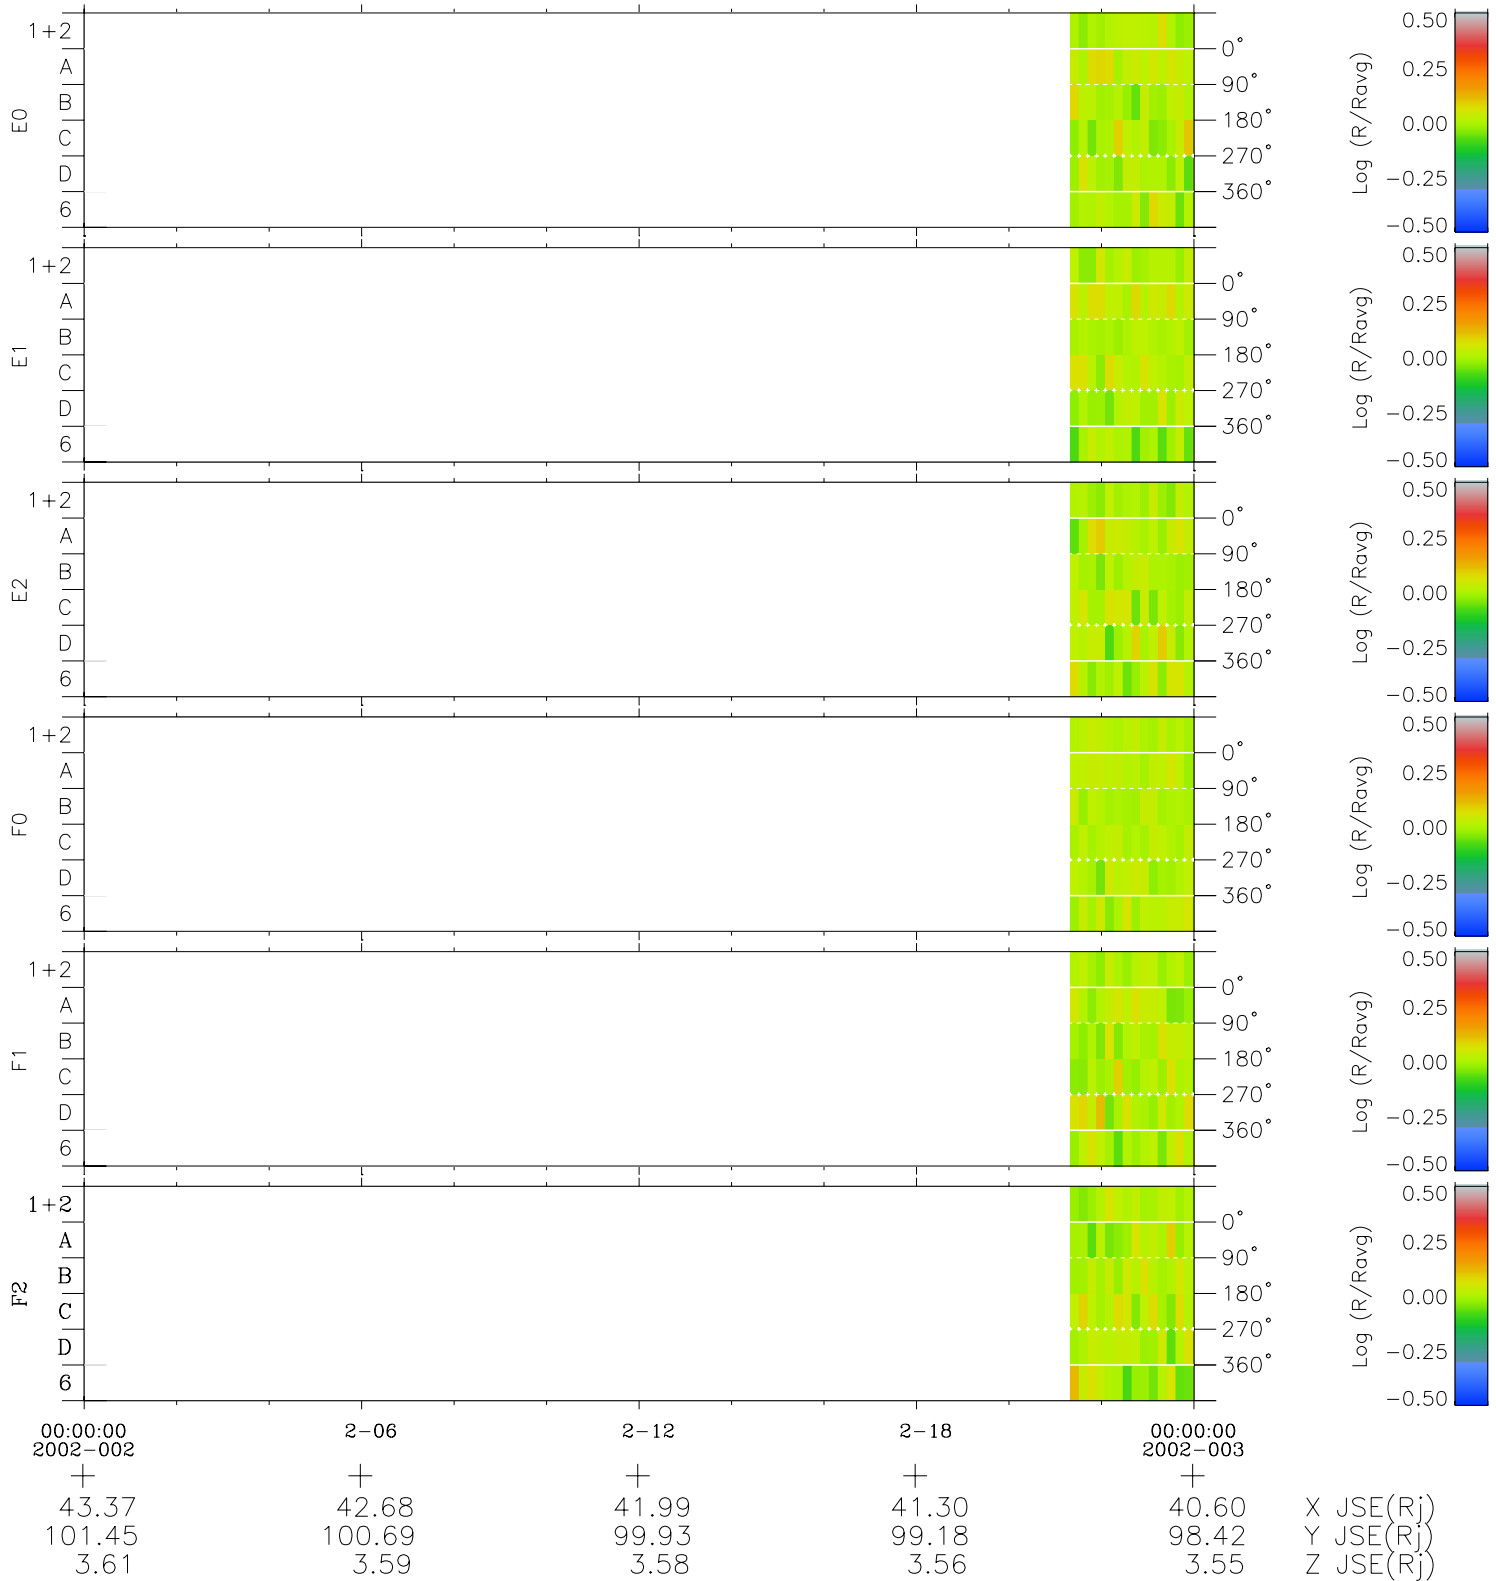

Galileo EPD Real Time Azimuth Anisotropies 02002

Software Version: RTAZIM_MEAN V 1.20
Data Production: 11-00-02
Plot Production: Fri Jan 11 08:00:26 2002
Color File: wondr3
Geofactor File: 1.1

◇ = Jupiter look direction
□ = Corotation look direction