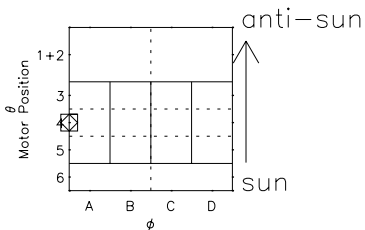

Galileo EPD Real Time Azimuth Anisotropies 02002

Software Version: RTAZIM_MEAN V 1.20
Data Production: 11-00-02
Plot Production: Fri Jan 11 08:00:26 2002
Color File: wondr3
Geofactor File: 1.1

◇ = Jupiter look direction
□ = Corotation look direction