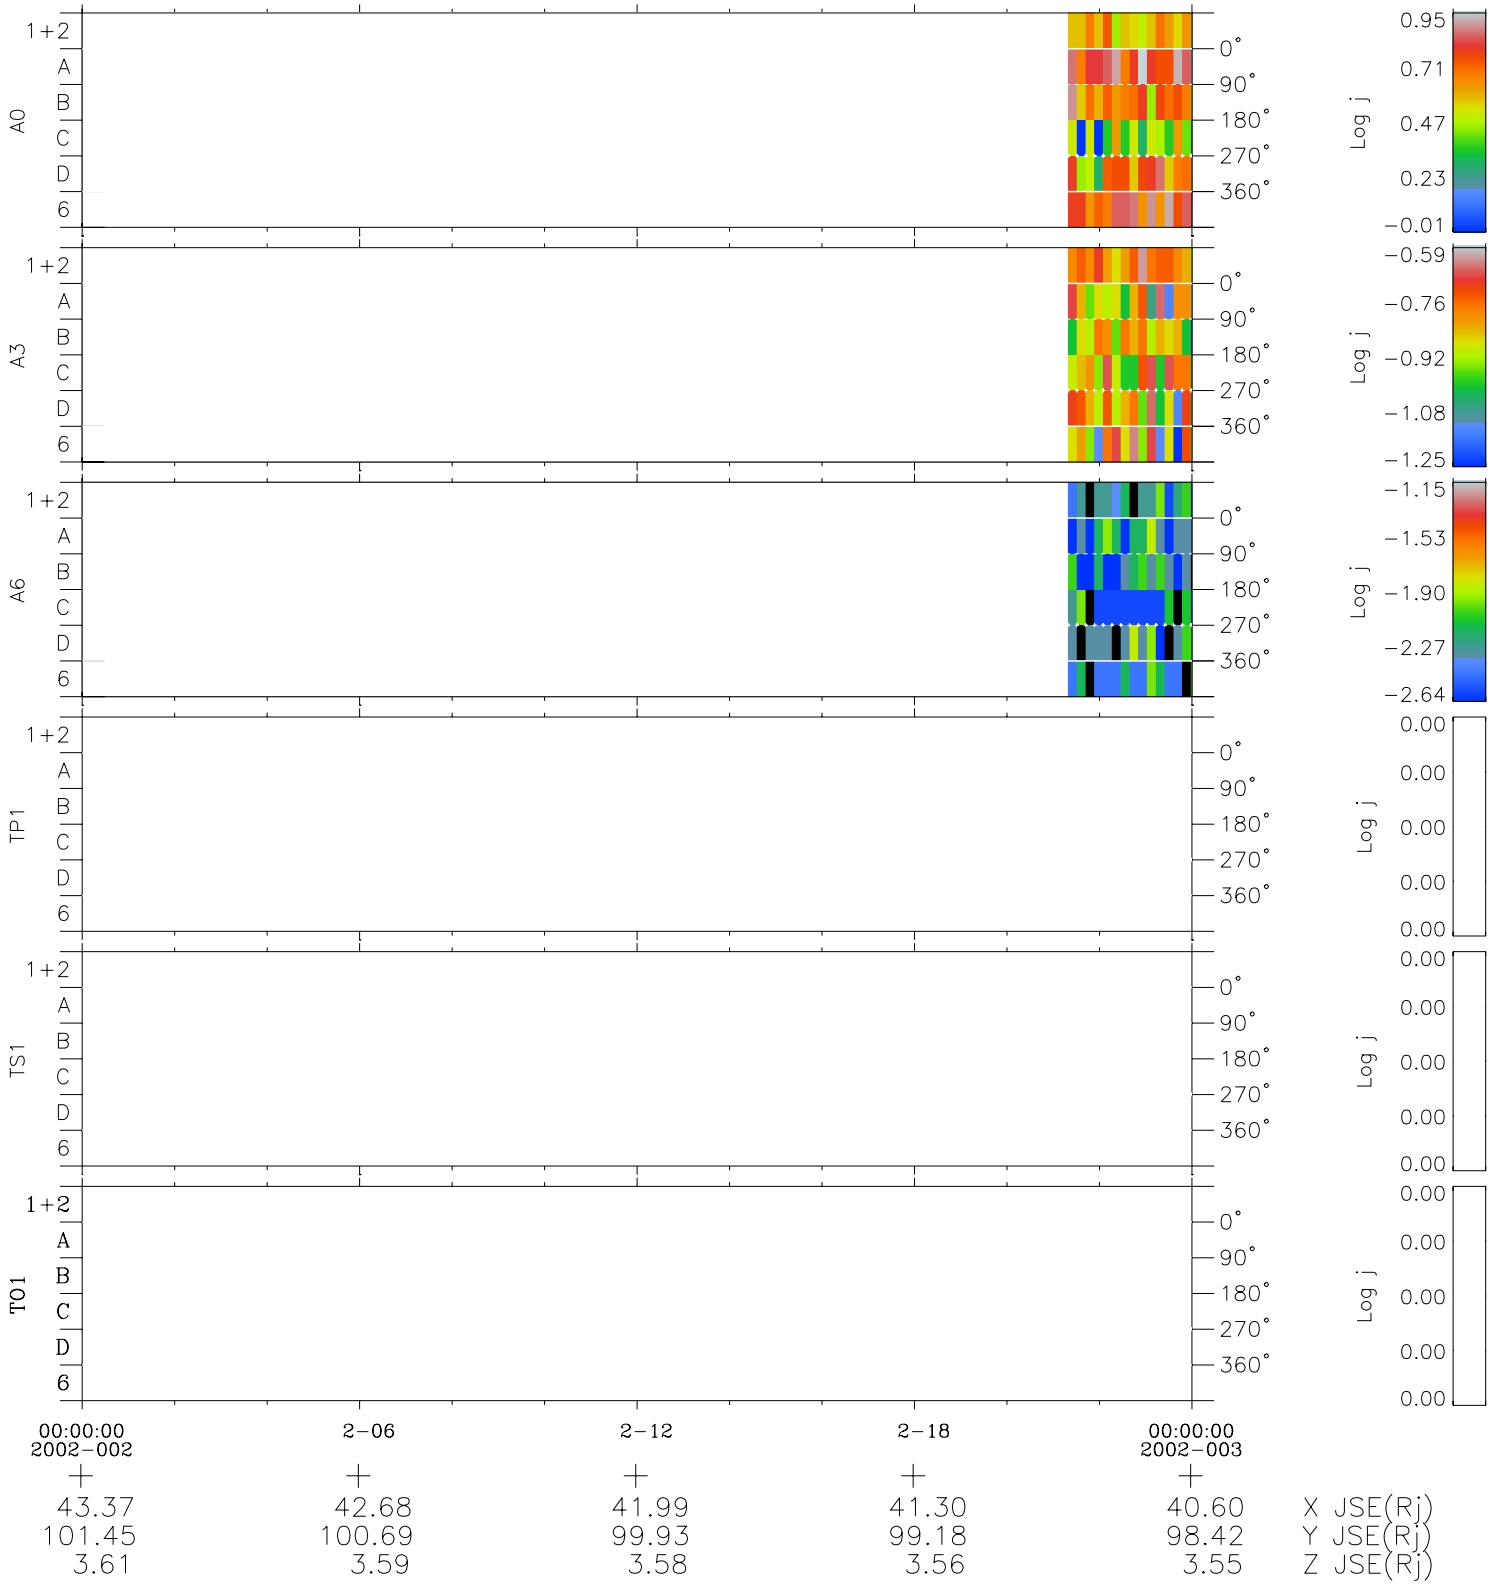

# Galileo EPD Real Time Azimuth Anisotropies 02002

Software Version: RTAZIM\_FLUX V 1.20  
Data Production: 11-00-02  
Plot Production: Fri Jan 11 08:00:29 2002  
Color File: wondr3  
Geofactor File: 1.1

- ◇ = Jupiter look direction
- = Corotation look direction