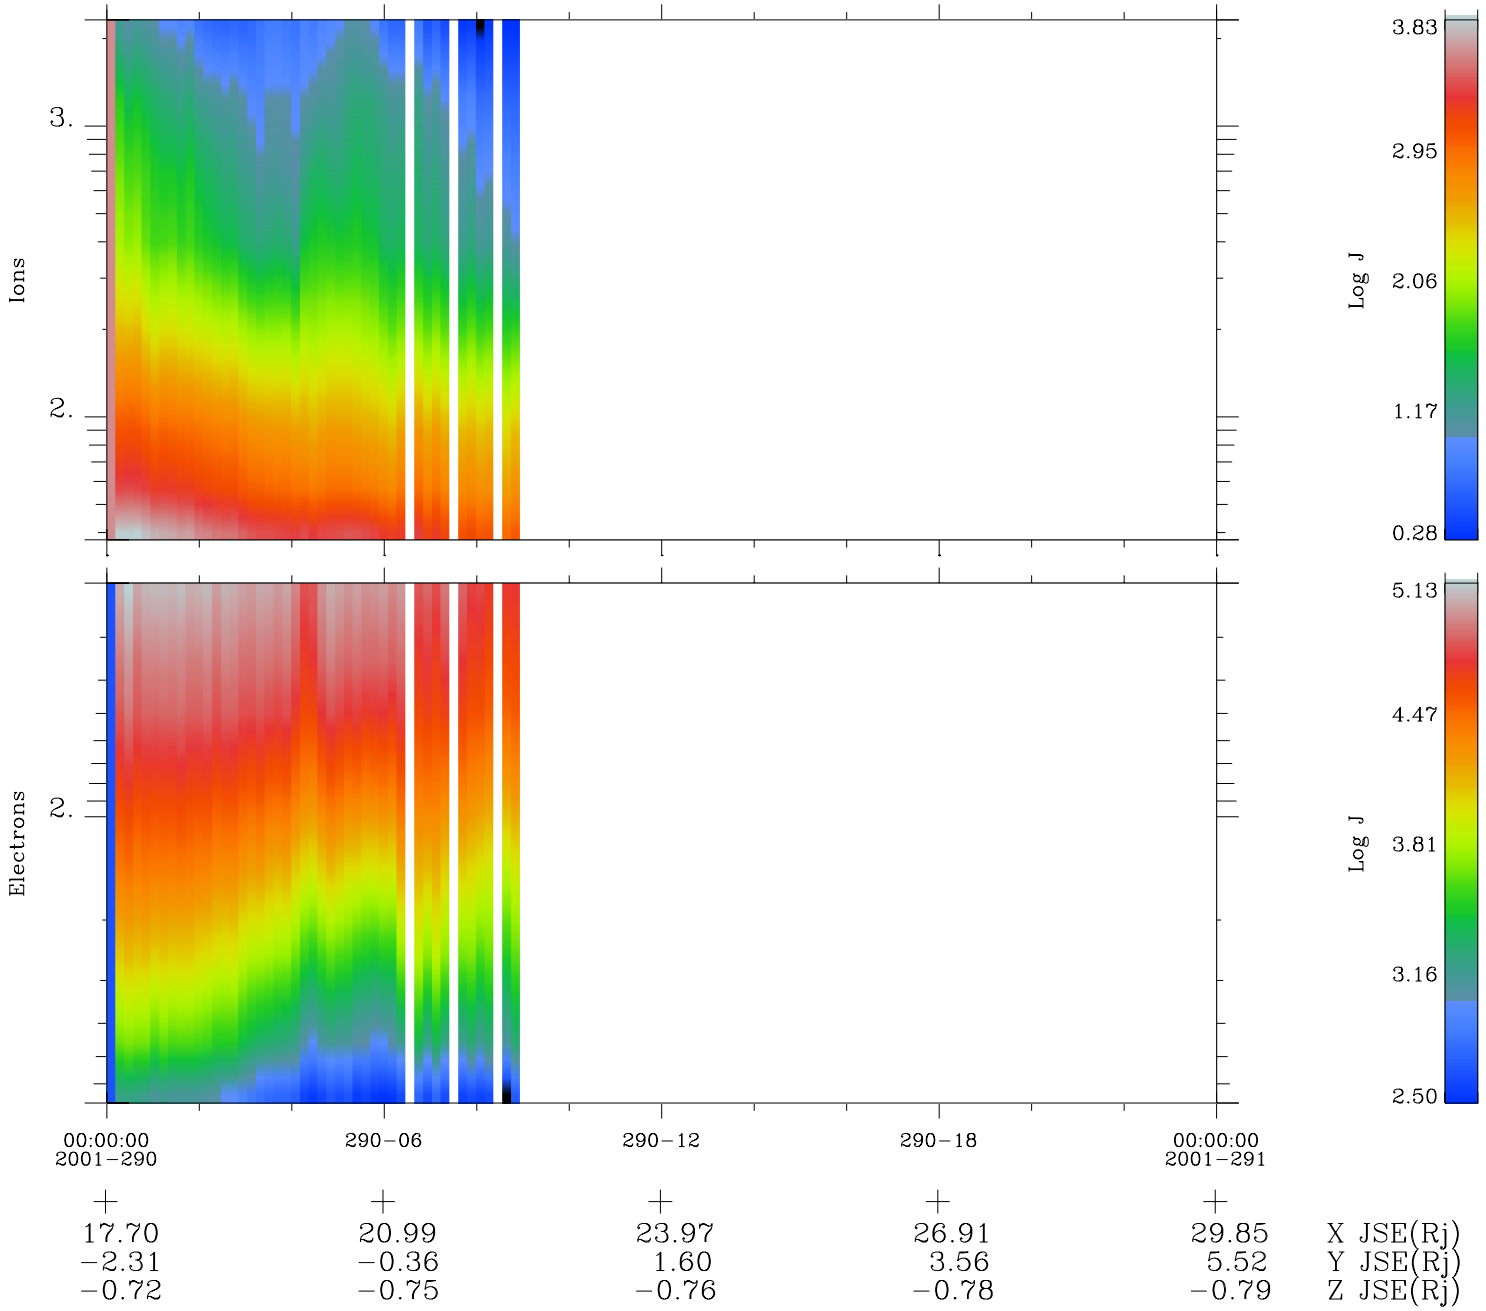

Galileo EPD Real Time Omni Spectrum 01290

Software Version: RTSPEC_OMNI V 1.20
 Data Production: 01-10-01
 Plot Production: Thu Nov 1 06:08:13 2001
 Color File: wondr3
 Geofactor File: 1.1

◇ = Jupiter look direction
 □ = Corotation look direction