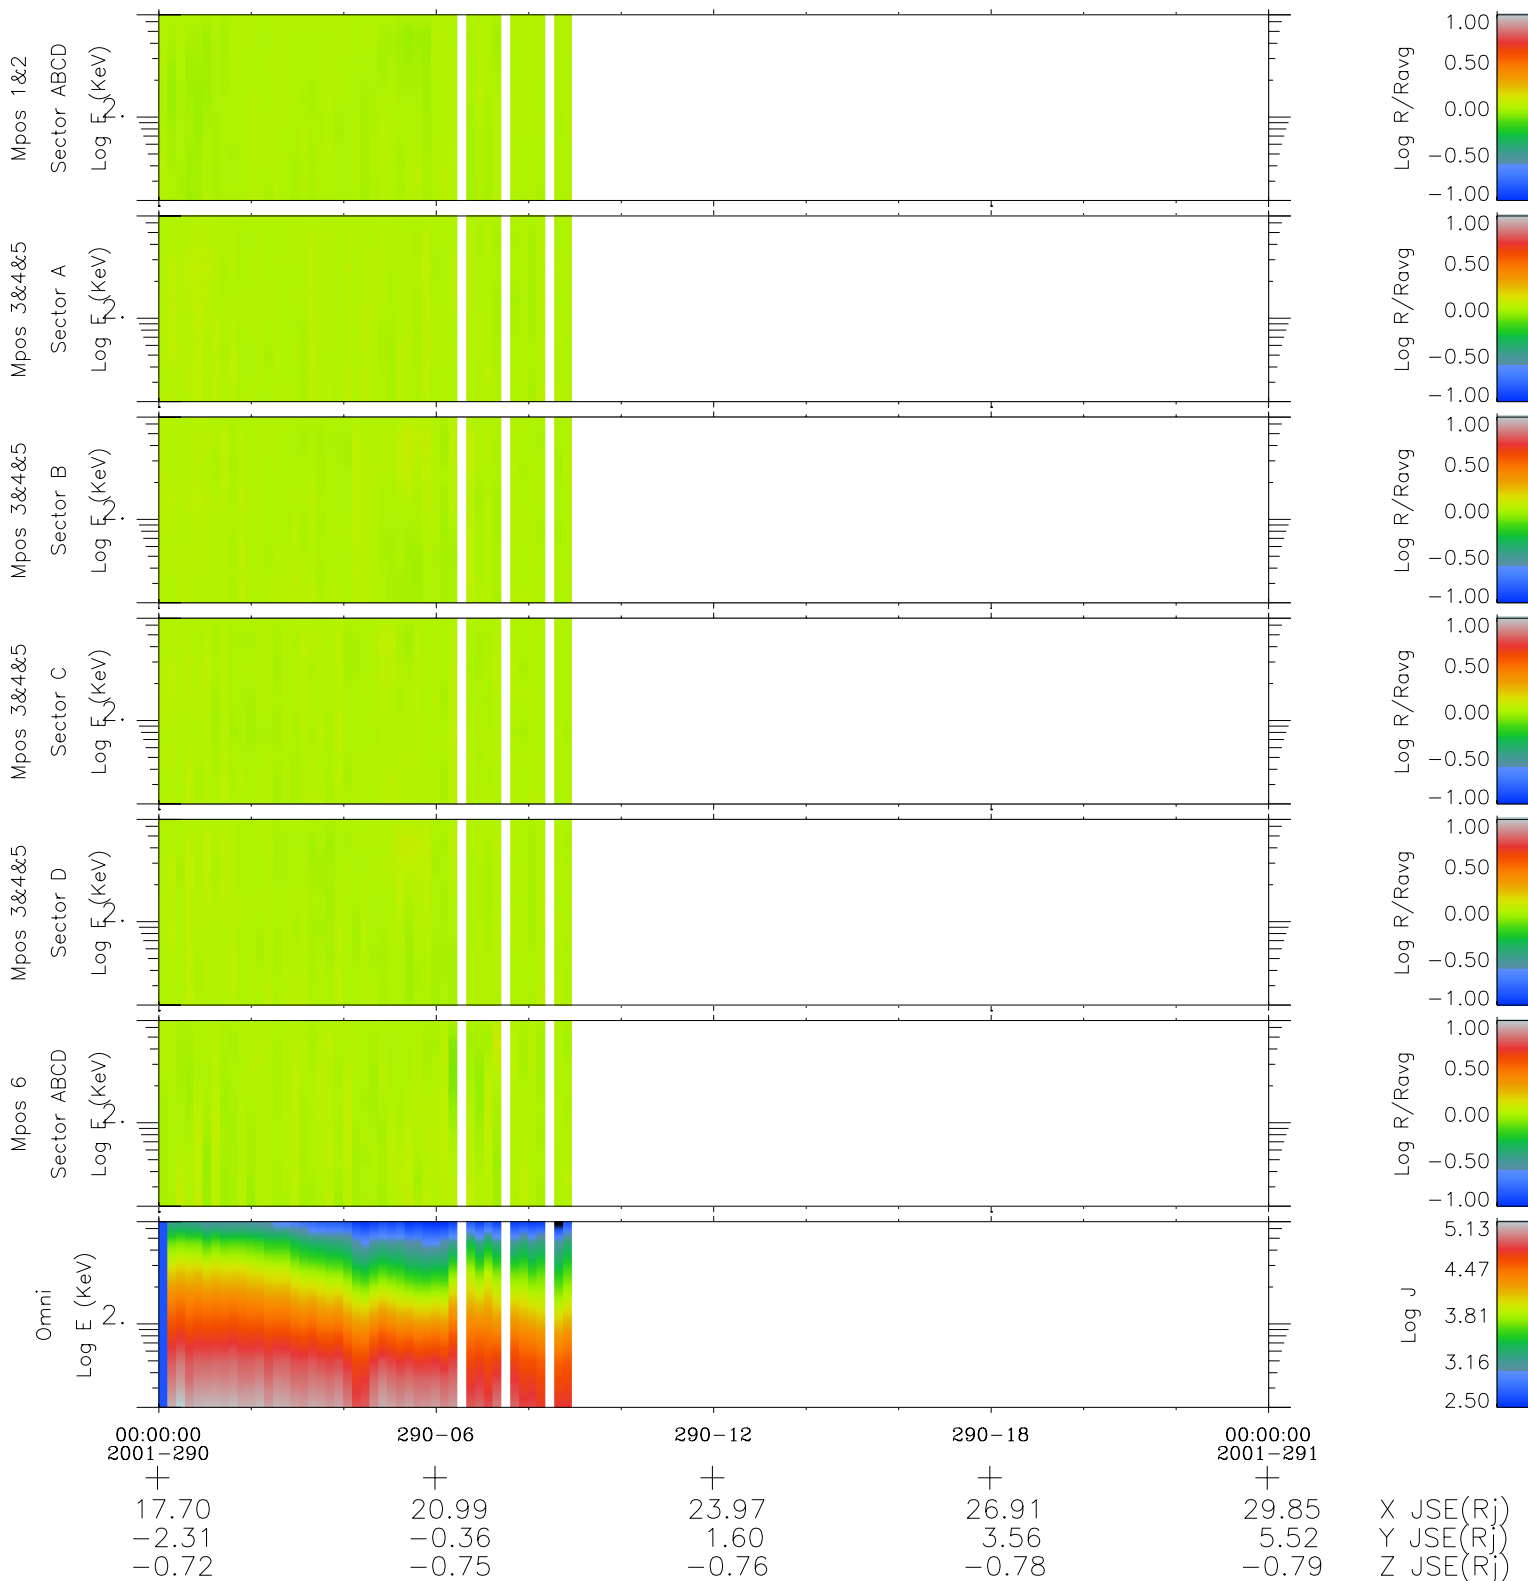

Galileo EPD Real Time R6 Electrons Spectra 01290

Software Version: RTSPEC_R6 V 1.20
 Data Production: 01-10-01
 Plot Production: Thu Nov 1 06:08:08 2001
 Color File: wondr3
 Geofactor File: 1.1

◇ = Jupiter look direction
 □ = Corotation look direction