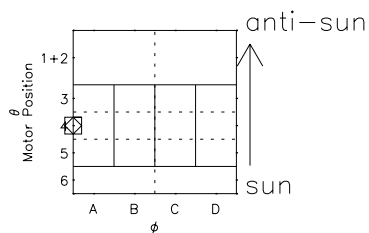

# Galileo EPD Real Time R6 Ions Spectra 01290

Software Version: RTSPEC\_R6 V 1.20  
 Data Production: 01-10-01  
 Plot Production: Thu Nov 1 06:08:05 2001  
 Color File: wondr3  
 Geofactor File: 1.1

◇ = Jupiter look direction  
 □ = Corotation look direction