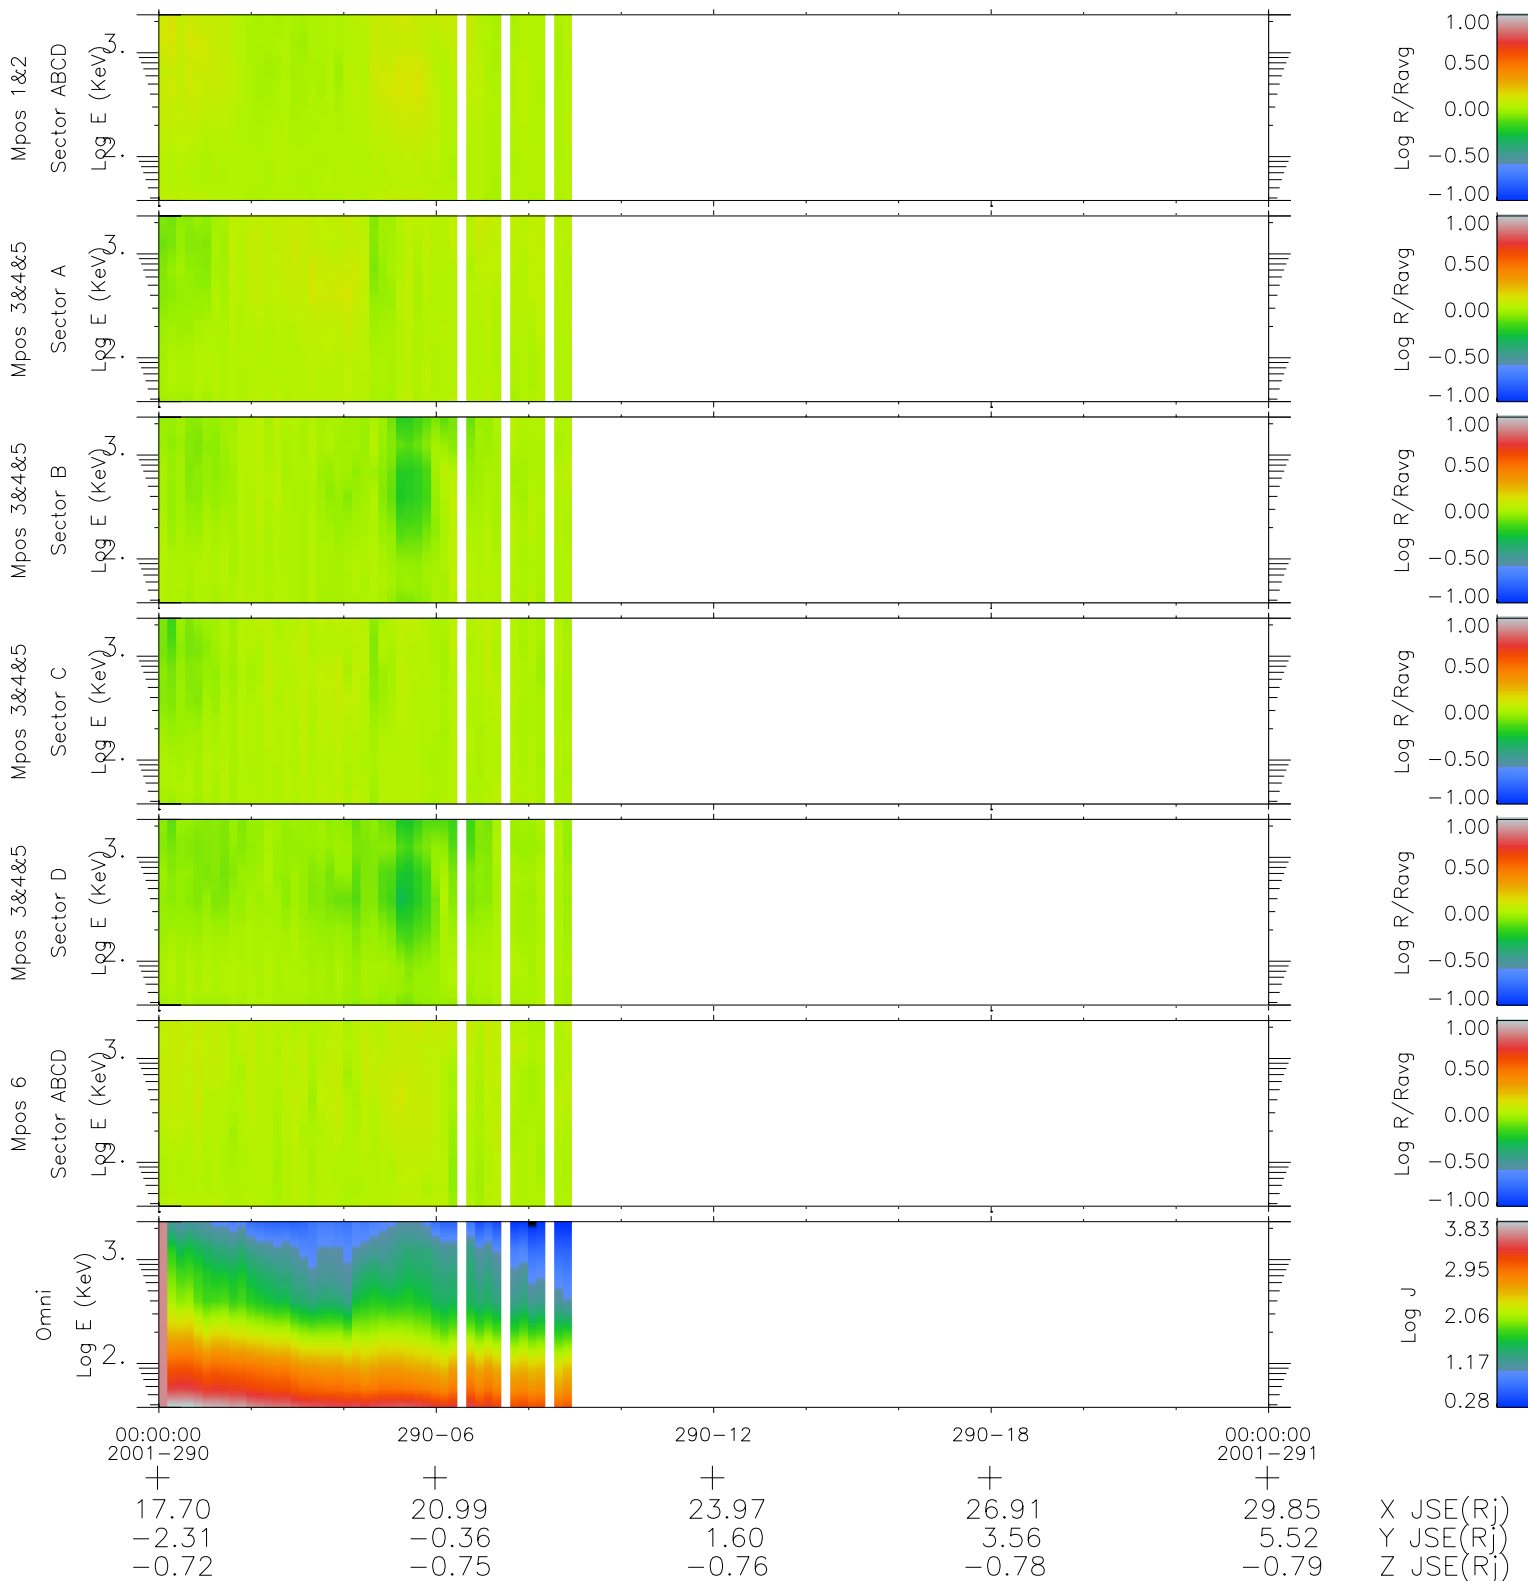

# Galileo EPD Real Time R6 Ions Spectra 01290

Software Version: RTSPEC\_R6 V 1.20  
 Data Production: 01-10-01  
 Plot Production: Thu Nov 1 06:08:05 2001  
 Color File: wondr3  
 Geofactor File: 1.1

◇ = Jupiter look direction  
 □ = Corotation look direction