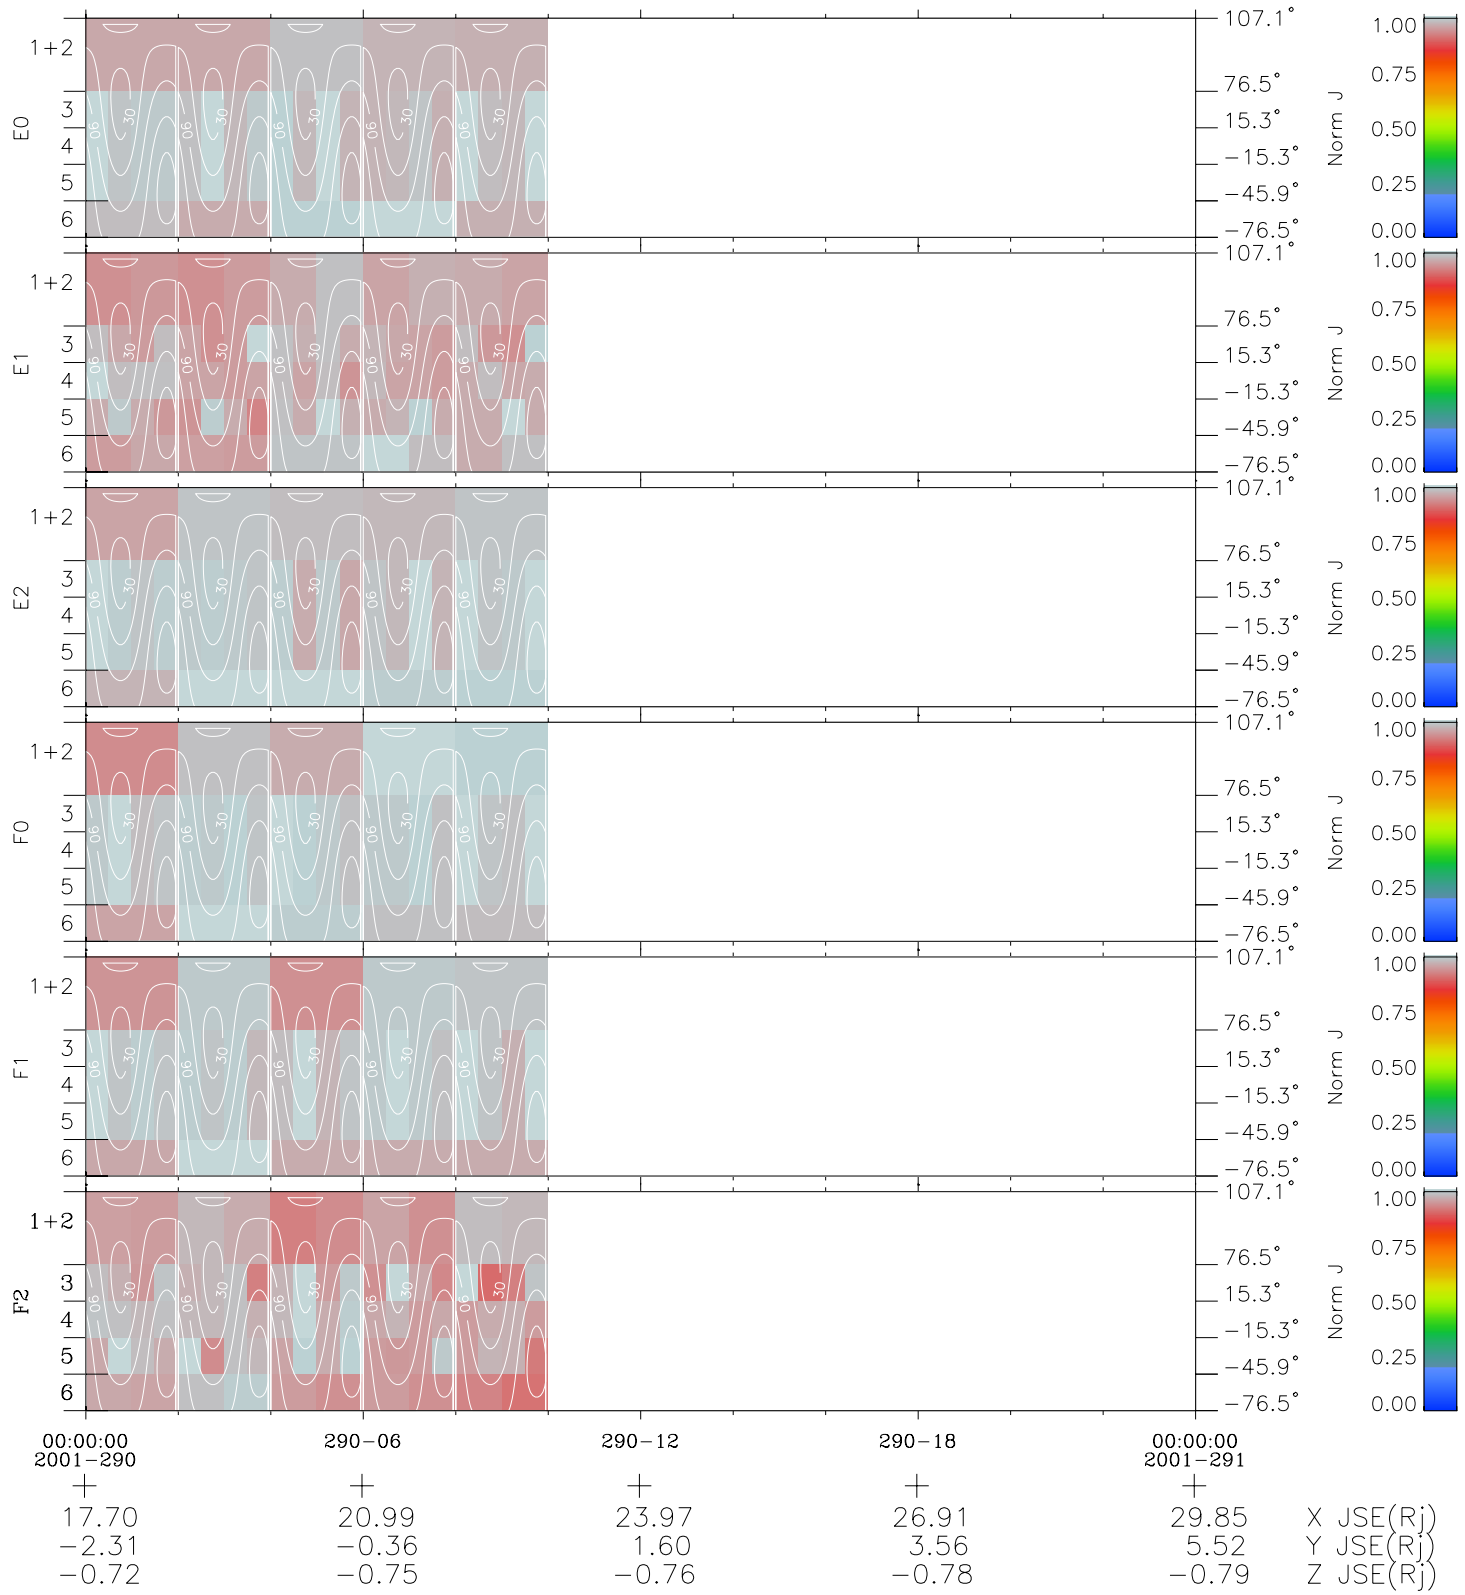

# Galileo EPD Real Time All-Sky Anisotropies 01290

Software Version: RTSKY\_NORM V 1.20  
 Data Production: 01-10-01  
 Plot Production: Thu Nov 1 06:08:34 2001  
 Color File: wondr3  
 Geofactor File: 1.1

- ◇ = Jupiter look direction
- = Corotation look direction