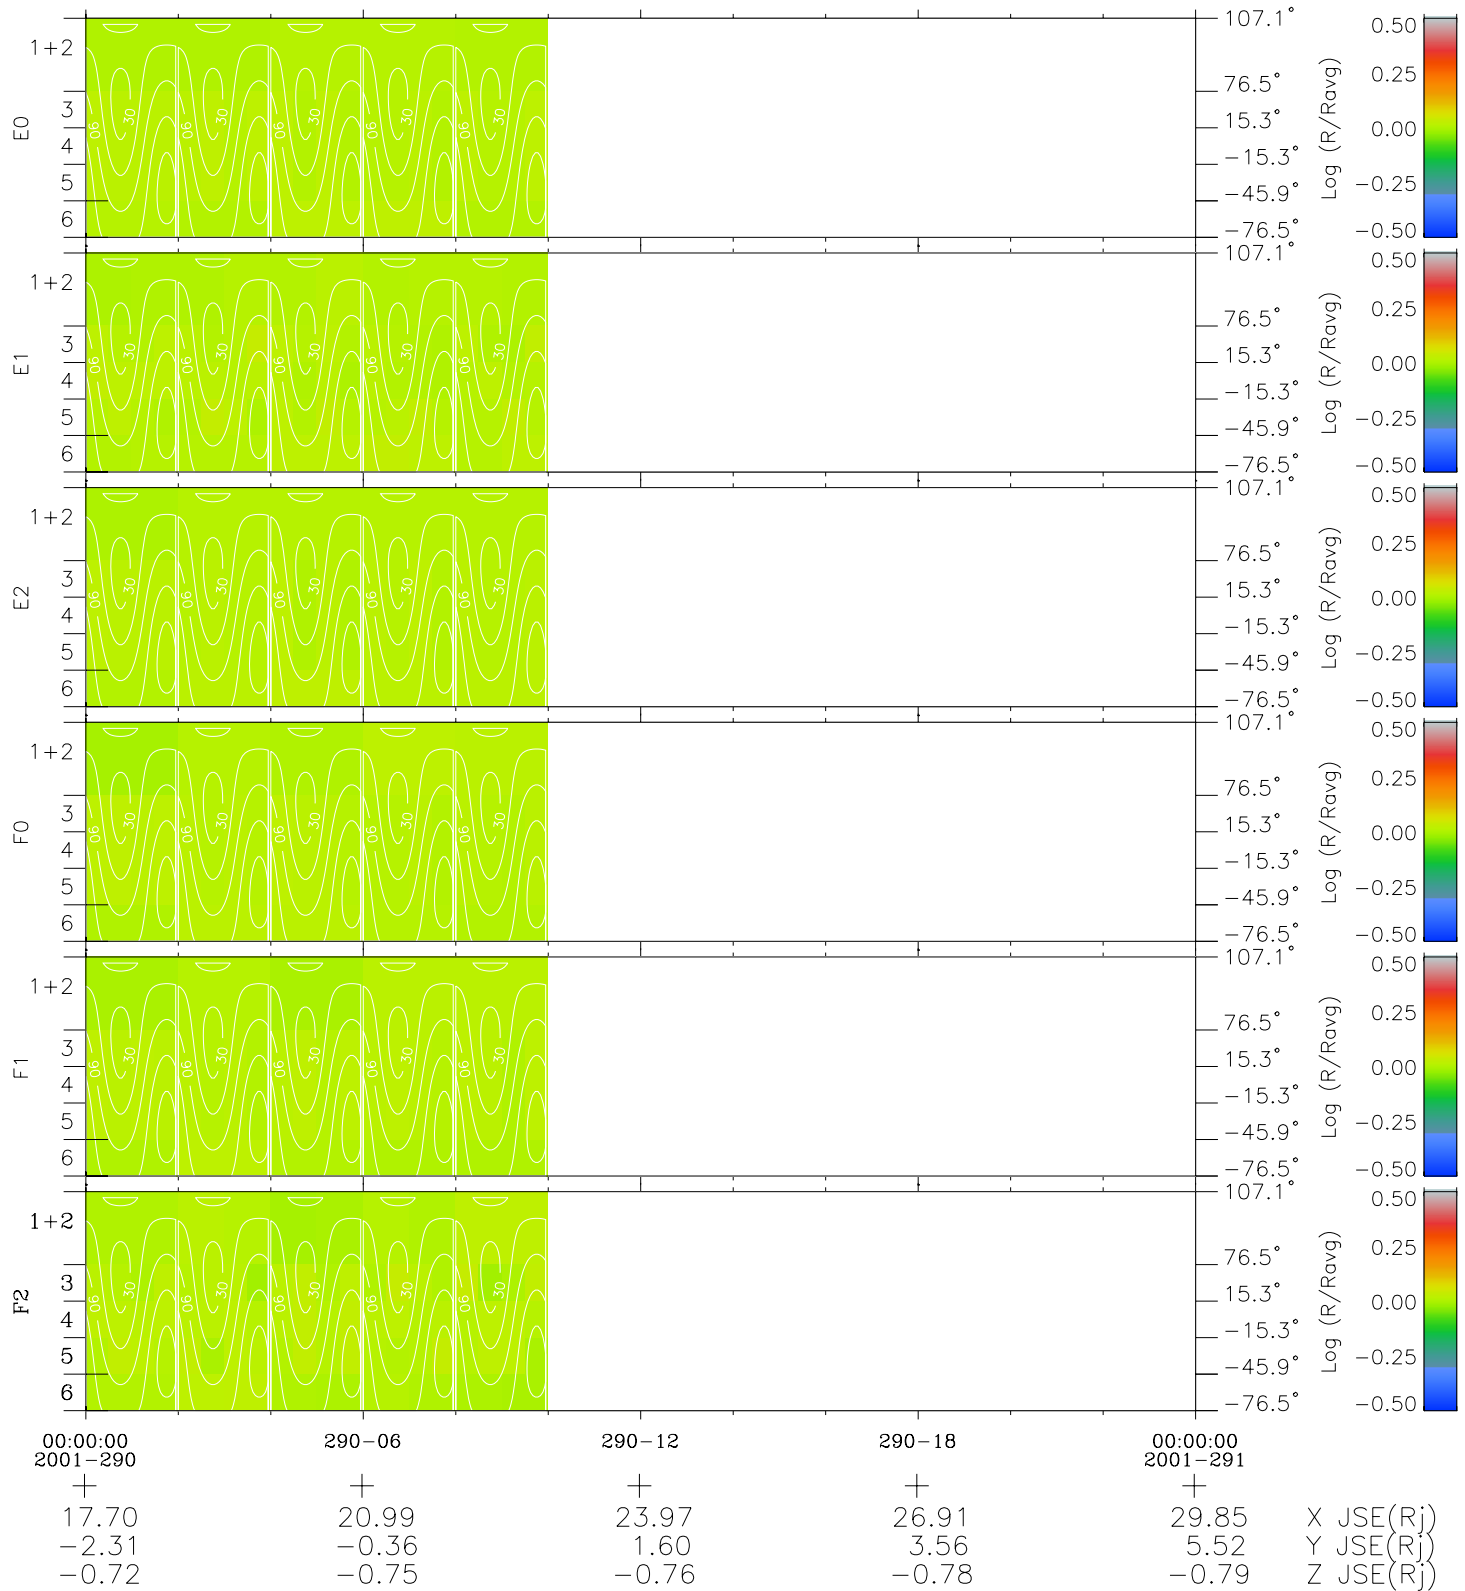

Galileo EPD Real Time All-Sky Anisotropies 01290

Software Version: RTSKY_MEAN V 1.20
 Data Production: 01-10-01
 Plot Production: Thu Nov 1 06:08:20 2001
 Color File: wondr3
 Geofactor File: 1.1

- ◇ = Jupiter look direction
- = Corotation look direction