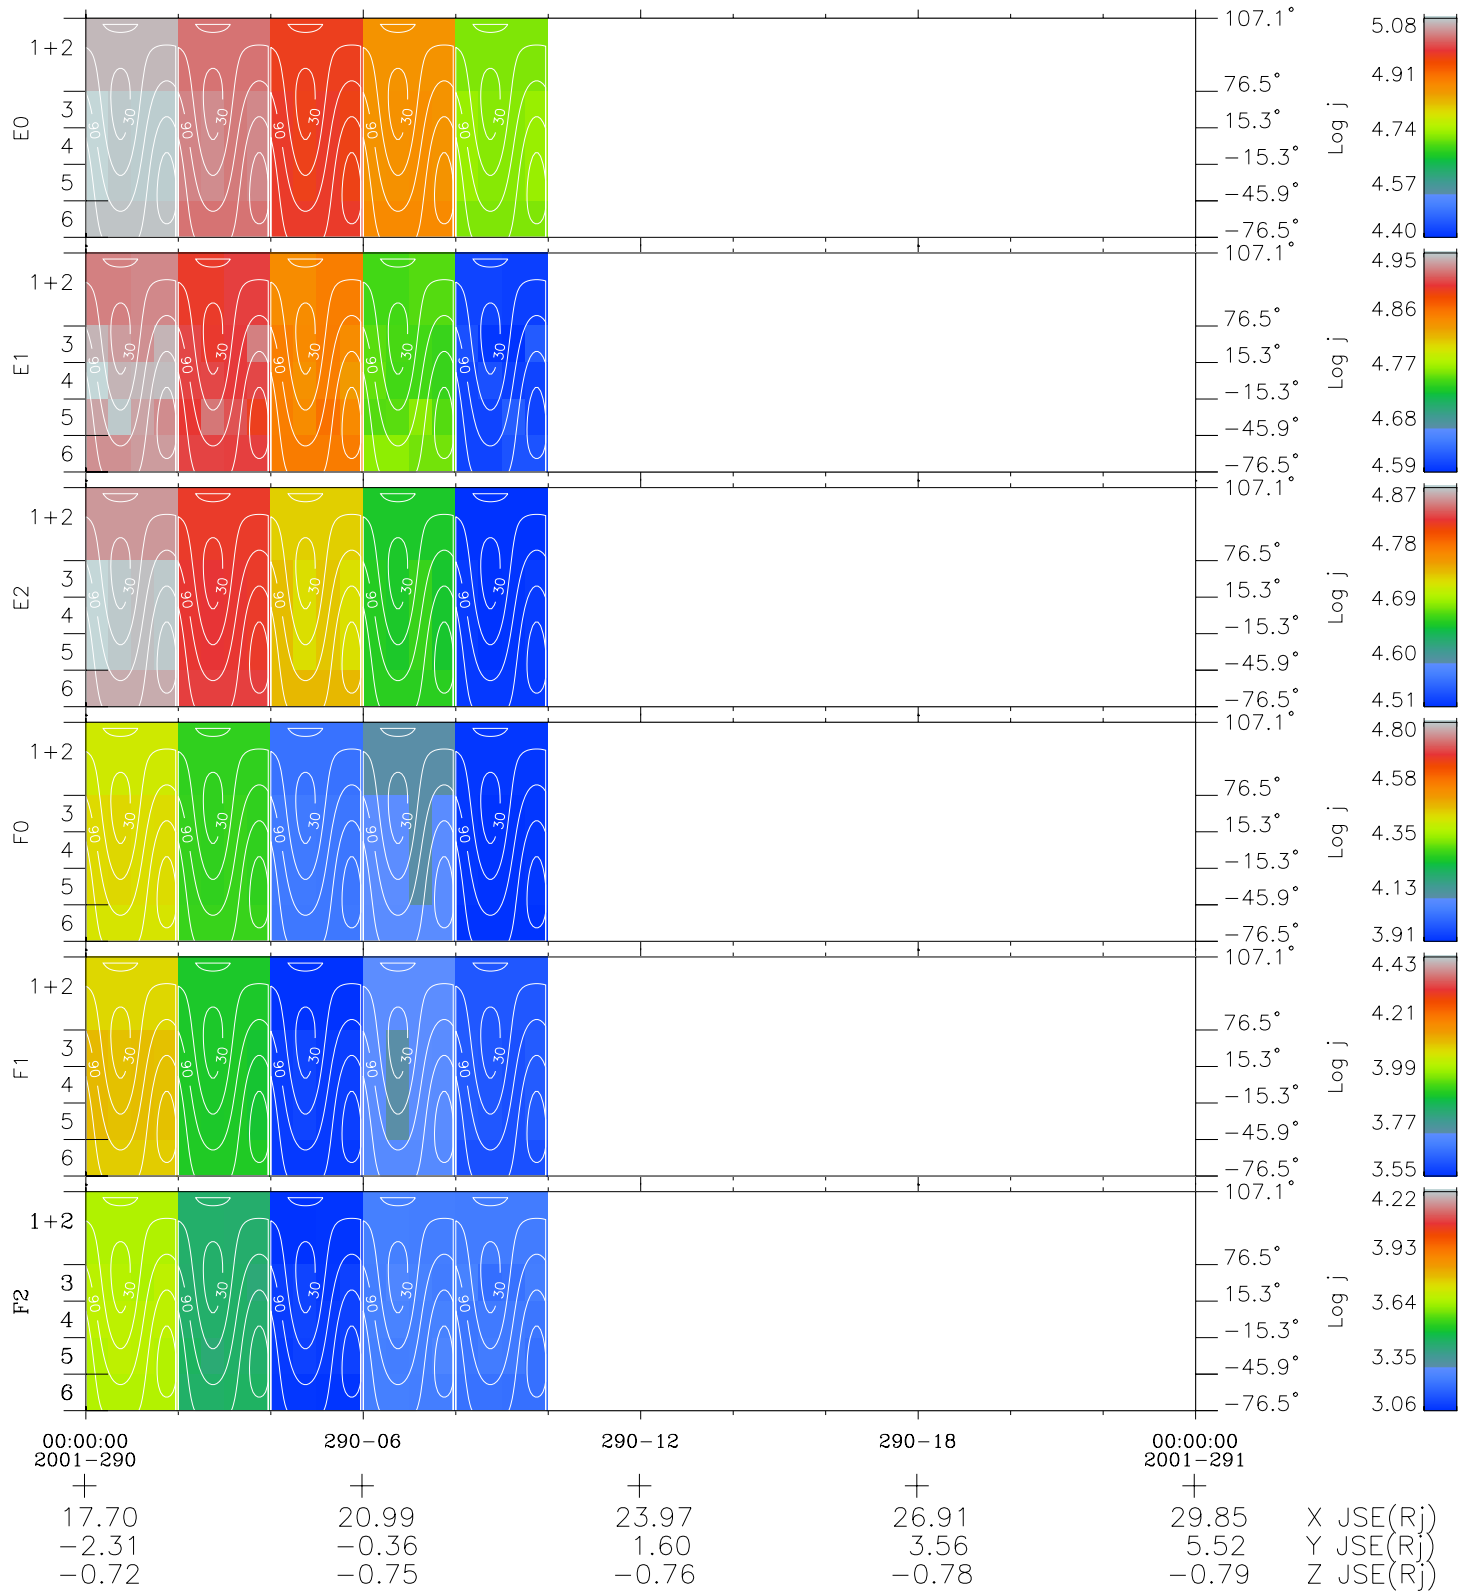

# Galileo EPD Real Time All-Sky Anisotropies 01290

Software Version: RTSKY\_FLUX V 1.20  
 Data Production: 01-10-01  
 Plot Production: Thu Nov 1 06:08:27 2001  
 Color File: wondr3  
 Geofactor File: 1.1

- ◇ = Jupiter look direction
- = Corotation look direction