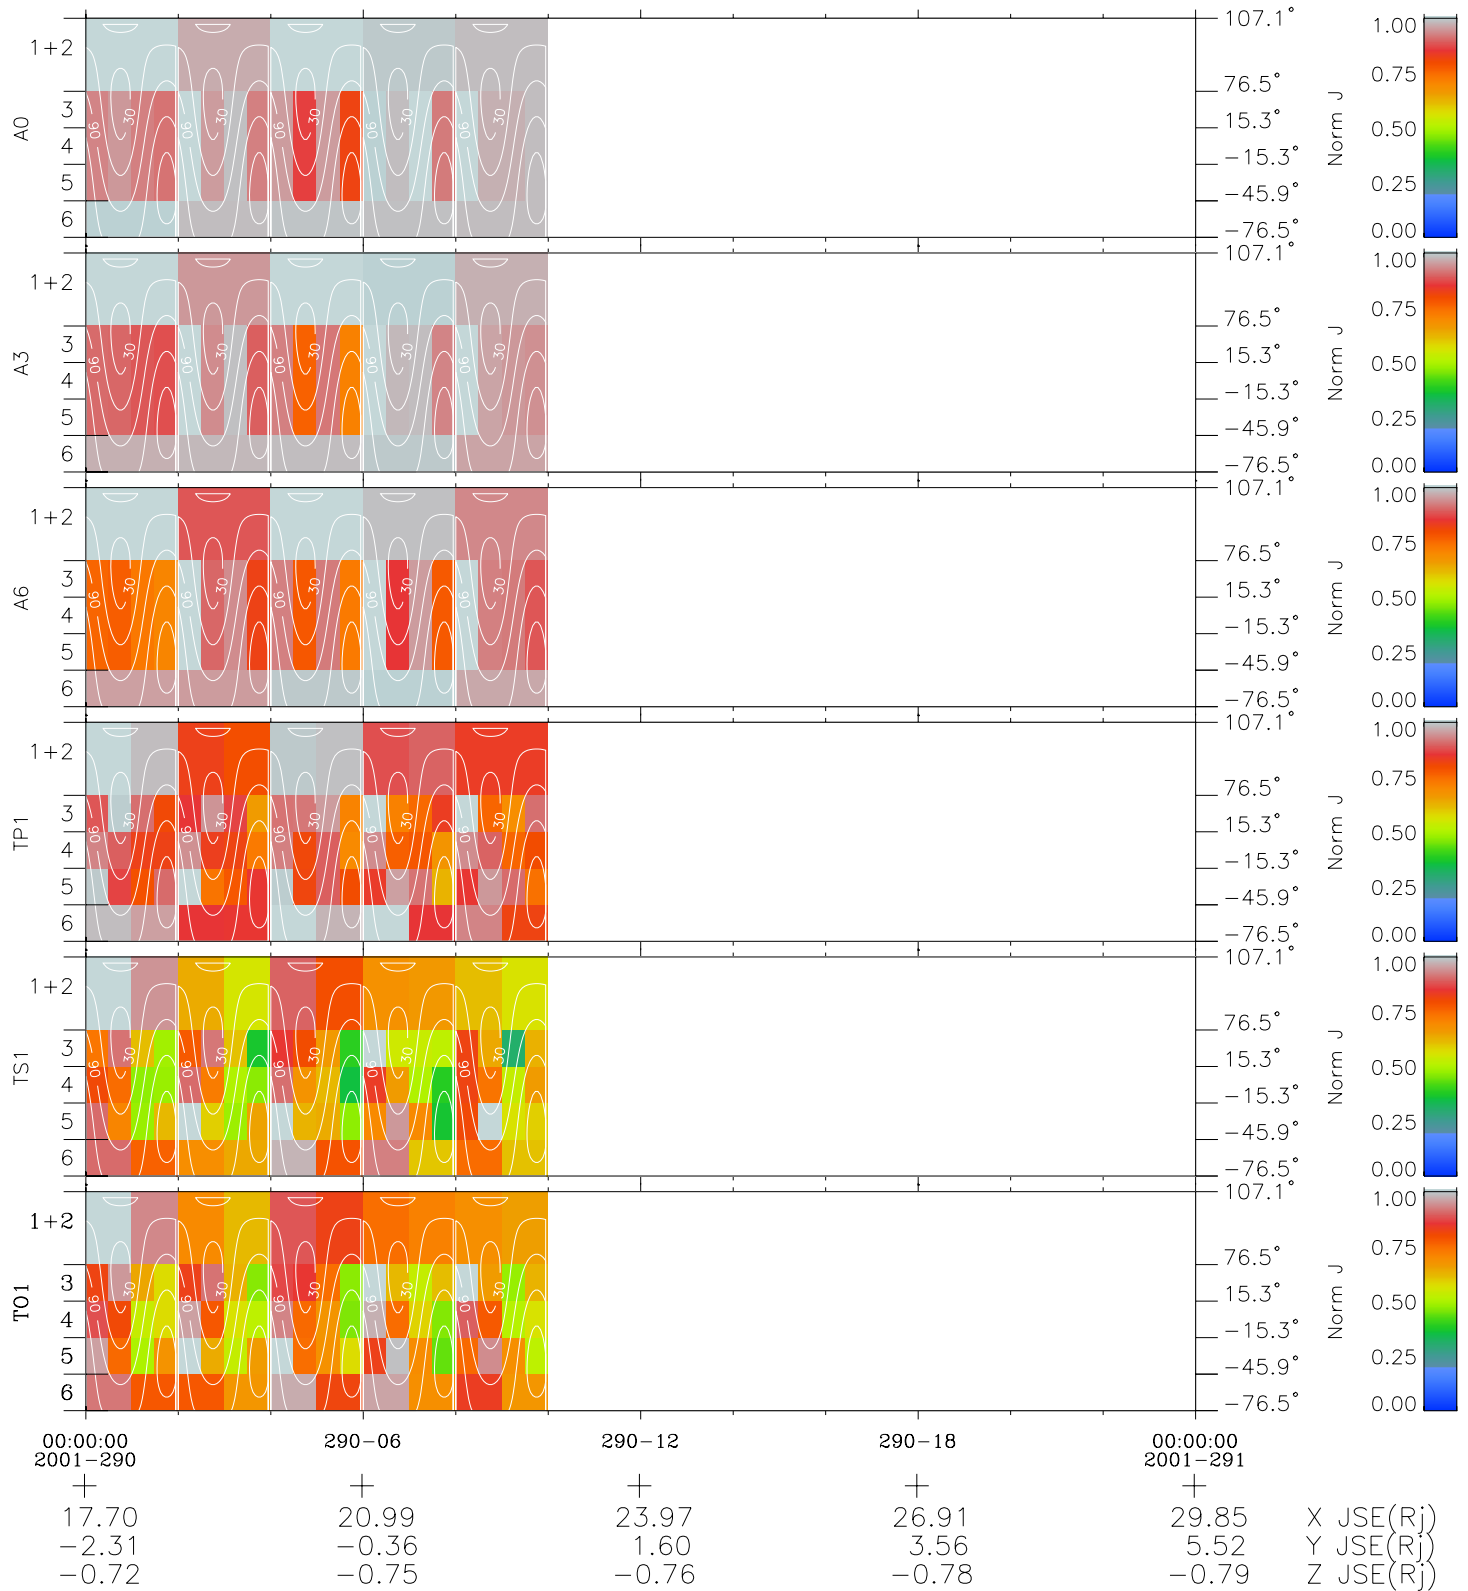

# Galileo EPD Real Time All-Sky Anisotropies 01290

Software Version: RTSKY\_NORM V 1.20  
 Data Production: 01-10-01  
 Plot Production: Thu Nov 1 06:08:31 2001  
 Color File: wondr3  
 Geofactor File: 1.1

$\diamond$  = Jupiter look direction  
 $\square$  = Corotation look direction