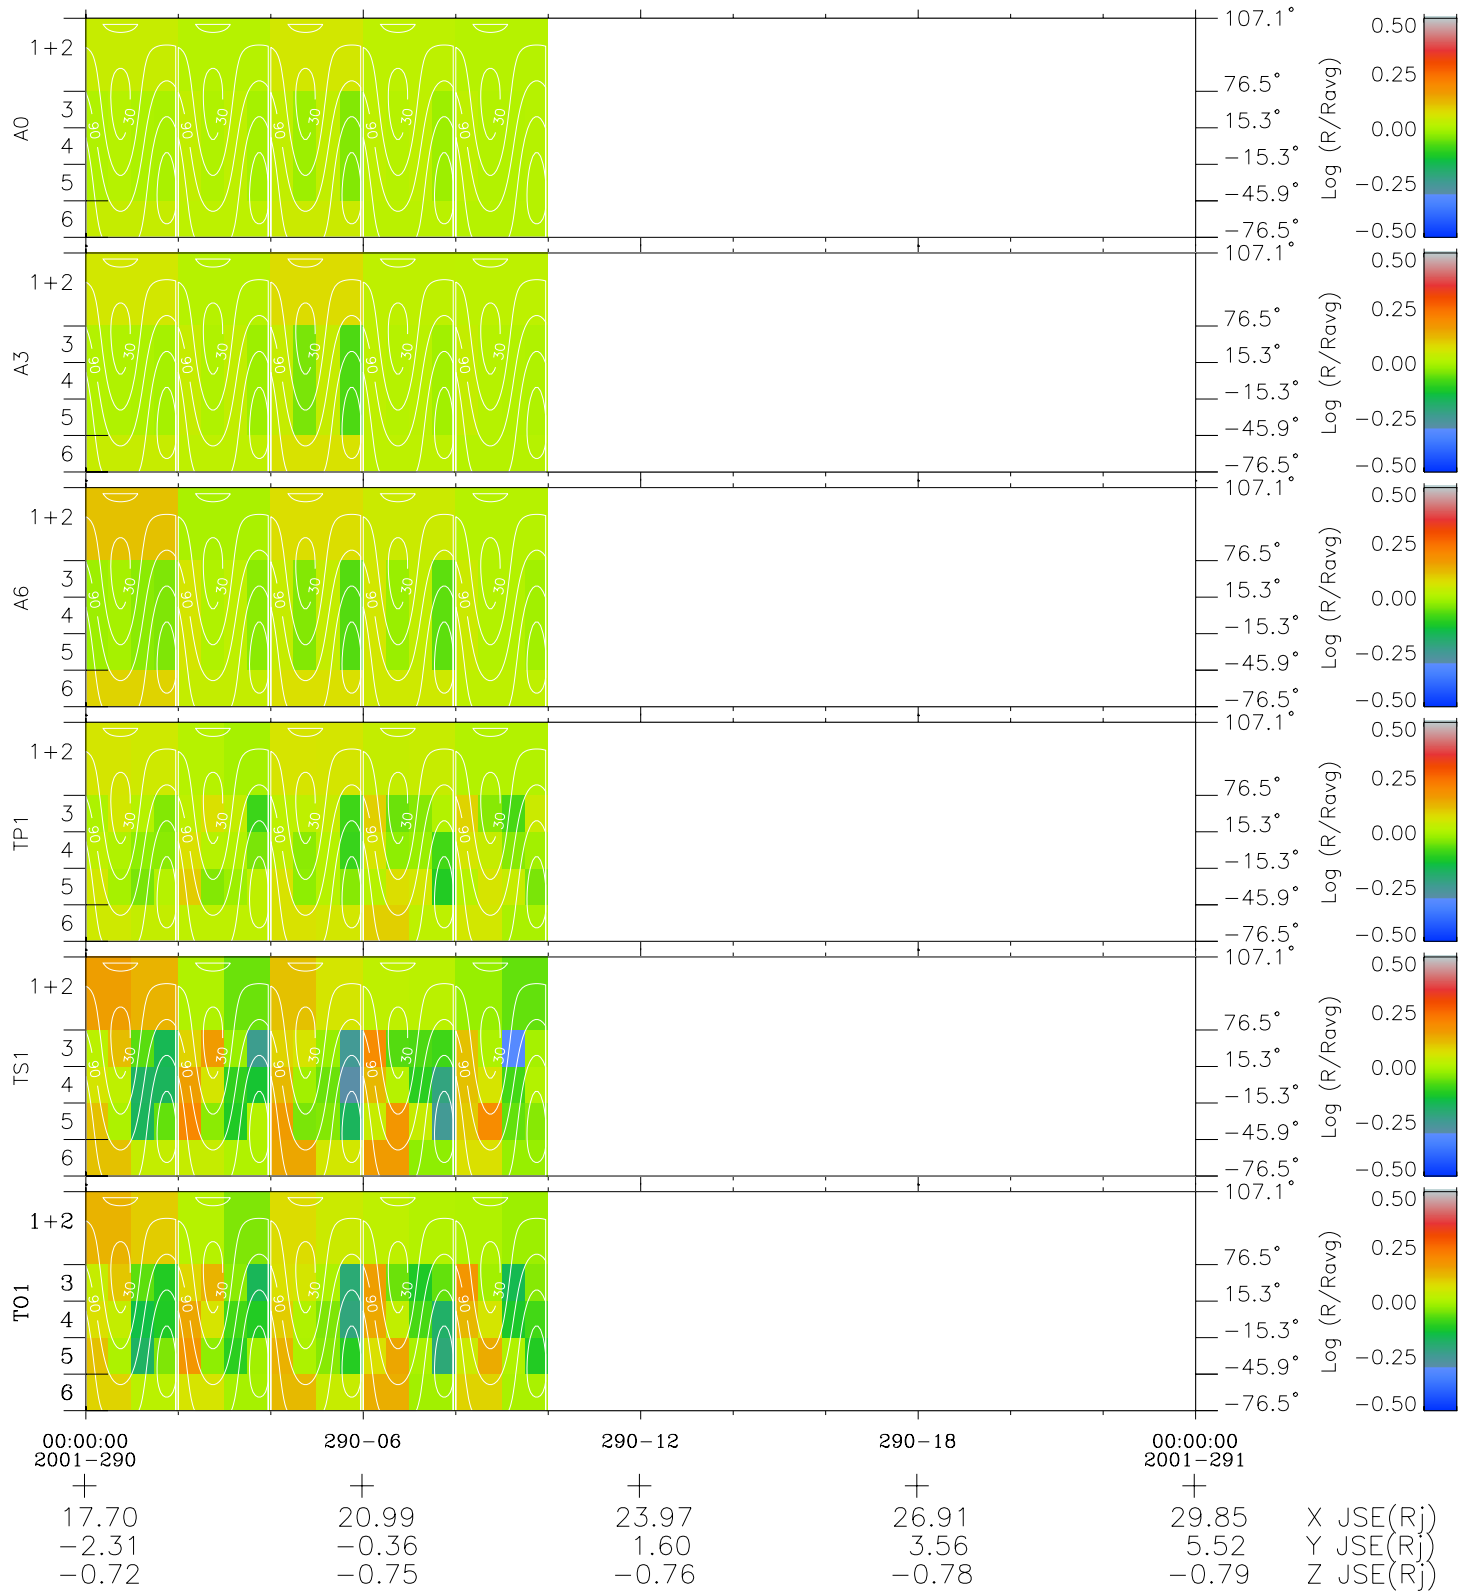

# Galileo EPD Real Time All-Sky Anisotropies 01290

Software Version: RTSKY\_MEAN V 1.20  
 Data Production: 01-10-01  
 Plot Production: Thu Nov 1 06:08:17 2001  
 Color File: wondr3  
 Geofactor File: 1.1

- ◇ = Jupiter look direction
- = Corotation look direction