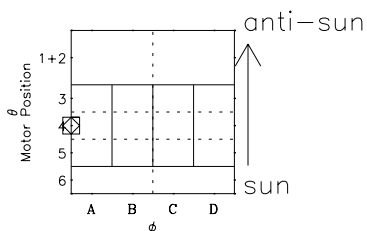

# Galileo EPD Real-Time Six-Sector 01290

Software Version: RTLINE\_R6 V 1.20  
Data Production: 01-10-01  
Plot Production: Thu Nov 1 06:09:18 2001

◇ = Jupiter look direction  
□ = Corotation look direction