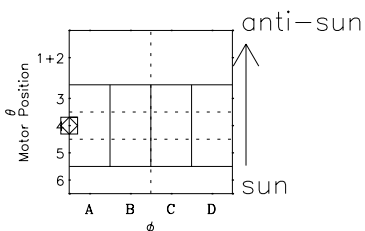

# Galileo EPD Real-Time Six-Sector 01290

Software Version: RTLINE\_R6 V 1.20  
Data Production: 01-10-01  
Plot Production: Thu Nov 1 06:09:17 2001

◇ = Jupiter look direction  
□ = Corotation look direction